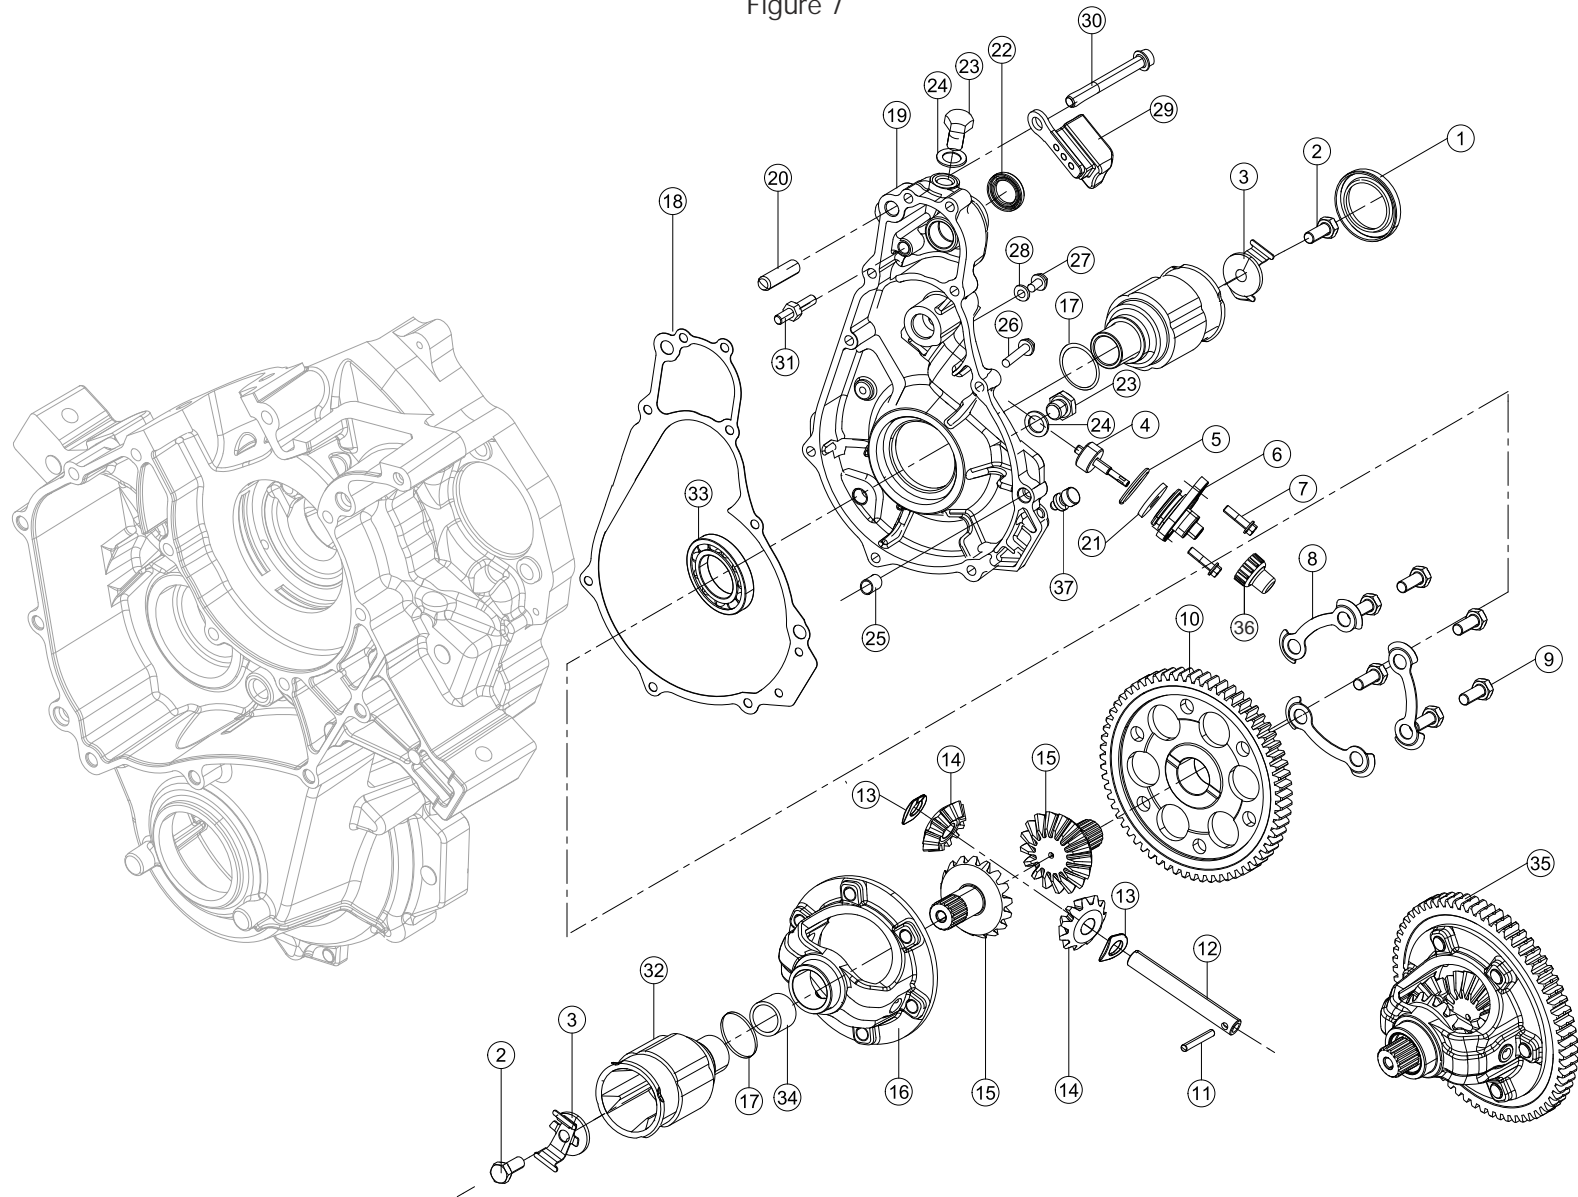

DIFFERENTIAL ASSEMBLY

Figure 7

DIFFERENTIAL ASSEMBLY

REF NO.	PART NO.	DESCRIPTION	Q/VH	MODEL**	VARIANT*	REF NO.	PART NO.	DESCRIPTION	Q/VH	MODEL**	VARIANT*
1	G2200360	Oil seal Differential	2	A	A	25	G3200200	Tubular Dowel 10X12	1	A	A
2	420454700	Hex Screw M8X20 Muff Cup Eng Mtg	2	A	A	26	M1200520	Hex FI Bolt M6X16 Cover Differential Mtg	7	A	A
3	G2080540	Lock Plate Comp	2	A	A	27	420452700	Hex Screw M6X12 (Oil Lever Screw)	1	A	A
4	G2080740	Shaft Comp Fare meter Drive	1	A	A	28	G3200180	Oil Seal 8X19X5 (Oil Lever Screw)	1	A	A
5	G2200550	O Ring Neutral Switch	1	A	A	29	G2082290	Damper Head Start	1	A	A
6	G3080220	Cap Engine Side Fare Meter	1	A	A	30	N2200450	Hex FI Bolt M6X50 Damper Mtg	1	A	A
7	M1200520	Hex FI Bolt M6X16 Cap Fare Meter Mtg	2	A	A	31	3034050	Hook Kick Starter Shaft Spring	1	A	A
8	G2081240	Lock Plate Differential 3 Wheeler	3	A	A	32	G2081250	Muff Cup Engine	2	A	A
9	G3200220	Hex Screw M10X1.25X20 Differential Lock Mtg	6	A	A	33	G2200310	Ball Bearing 35X62X9 #16007	2	A	A
10	G4080230	Gear Final Driven 4 Stroke	1	4S	A	34	G2081479	Bush Housing Differential 3 Wheeler	1	A	A
11	G2081220	Lock Pin Satellite Gear 3 Wheeler	1	A	A	35	G4080250	Differential Assy - 4 Stroke 3 Wheeler	1	4S	A
12	G2081230	Pin Satellite Gear 3 Wheeler	1	A	A	36	G7180050	Protector Plug (FM)	1	A	A
13	G2081210	Shim Differential Housing 3 Wheeler	2	A	A	37	N2080920	Pipe Breather	1	A	A
14	G2081410	Satellite Gear 3 Wheeler	2	A	A						
15	G2081400	Bevel Gear 3 Wheeler	2	A	A						
16	G2081420	Housing Comp Differential 3 Wheeler	1	A	A						
17	0248010	O Ring ENG SPRKT SPACR	4	A	A						
18	G3030150	Gasket Cover Differential	1	A	A						
19	G3030090	Cover Differential	1	A	A						
20	G3200200	Tubular Dowel 10X12	1	A	A						
21	G3200180	Oil Seal 8X19X5 (Fare Meter Oil Seal)	1	A	A						
22	G3200190	Dual Seal 18X27X6	1	A	A						
23	N2081680	Plug Tdc Oil Drain & Filling Bolt	2	A	A						
24	S1011290	Sealing Washer Oil Drain & Filling Bolt	2	A	A						

** A - Common 2 & 4 Stroke models , 4S - Only 4 Stroke

33 * A - All Variants, P - Petrol ES, L - LPG, C - CNG, LSM - LPG Single Mode, EXP - Export Only