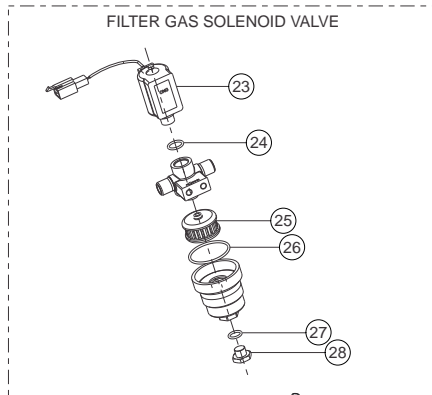

CNG FUEL SYSTEM 28 & 33 LTR (4S)

Figure 28

CNG FUEL SYSTEM

REF NO.	PART NO.	DESCRIPTION	Q/VH	MODEL**	VARIANT*	REF NO.	PART NO.	DESCRIPTION	Q/VH	MODEL**	VARIANT*
49	G4140100	2nd Stage CNG Reducer BSIII	1	4S	C						
49A	G4140930	2nd Stage CNG Reducer BSIV	1	4S	C						
50	G5141630	Clip For Low Pressure Hose	1	4S	C						
51	G4040610	Mixer Body CNG BSIII	1	4S	C						
51A	G4041350	Mixer Body BSIV	1	4S	L						
52	G5140500	Filter Gas Solenoid Valve	1	4S	C						
53	G5140530	Flexible Hose Assy 2 (245 Mm) (V)	1	4S	C						
54	G4140580	Flexible Hose Assy 1(1400 Mm) (V) 28 Ltr	1	4S	C						
55	G4140560	Flexible Hose Assy 1(1530 Mm) (V) 33 Ltr	1	4S	C						
55	G5140450	First Stage Reduction Unit	1	4S	C						
56	G5140600	Tube Vent CNG (V) 28 Ltr	1	4S	C						
56A	G4140480	Tube Vent CNG (V) 33 Ltr	1	4S	C						
57	G5141980	Cylinder Assy CNG (28 Ltr)	1	4S	C						
57A	G4140530	Cylinder Assy CNG (33 Ltr)	1	4S	C						
58	G4140820	Input Hose CNG BSIV 175mm	1	4S	C						
58A	G5142060	Input Hose CNG BSIII 170 mm	1	4S	C						
58B	G4140390	Input hose CNG BSIII 135 mm	1	4S	C						
59	G4160200	4S Wiring Harness CNG Cylinder	1	4S	C						

** A - Common 2 & 4 Stroke models , 4S - Only 4 Stroke

91 * A - All Variants, P - Petrol ES, L - LPG, C - CNG, LSM - LPG Single Mode, EXP - Export Only