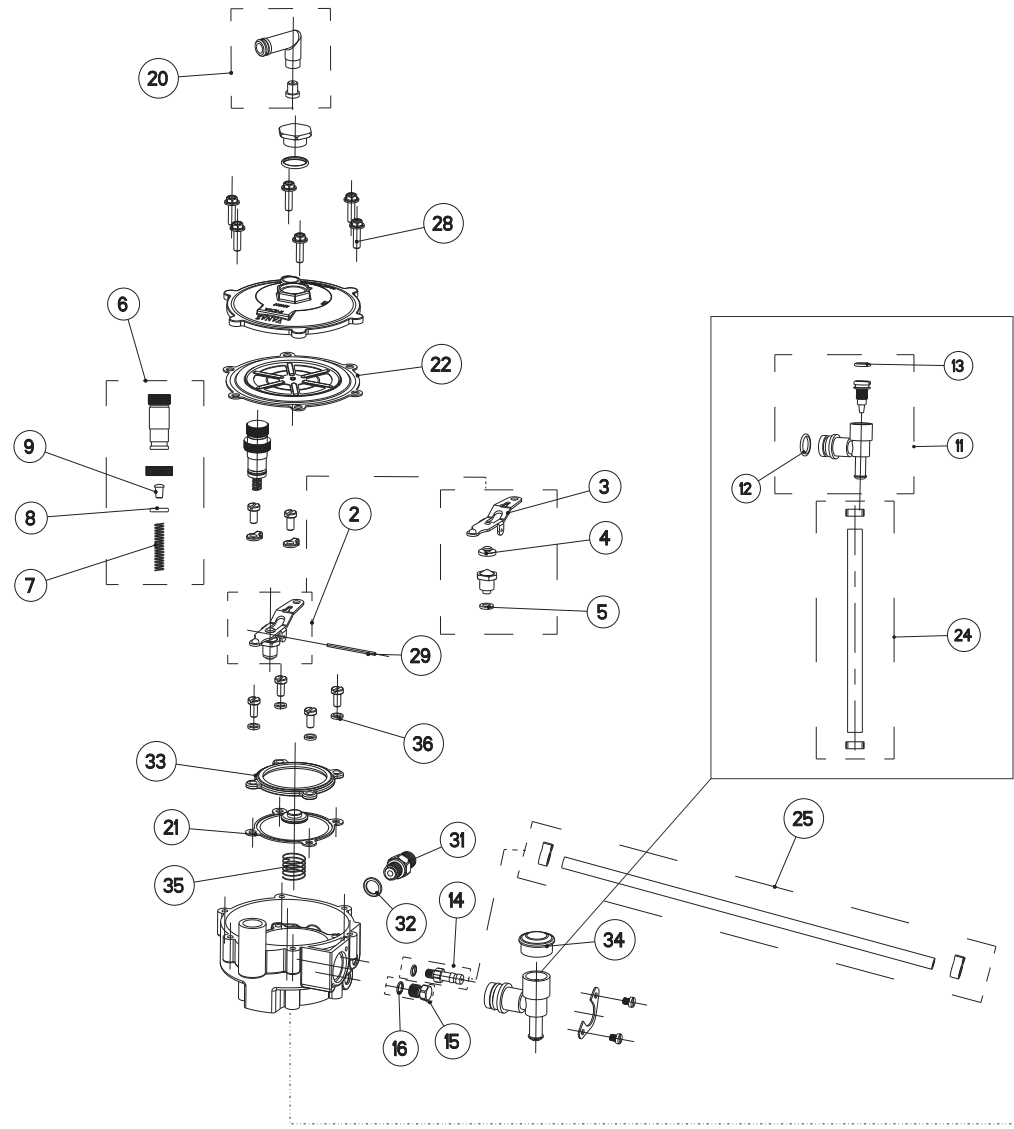

REDUCER SYSTEM LPG (15 & 20 LTR) / CNG (4S) (VANAZ)

Figure 26

REDUCER SYSTEM LPG (15 & 20 LTR) / CNG (4S) (VANAZ)

REF NO.	PART NO.	DESCRIPTION	Q/VH	MODEL**	VARIANT*	REF NO.	PART NO.	DESCRIPTION	Q/VH	MODEL**	VARIANT*
1	G5142010	Pressure Reducer LPG 4S(V) BSIII	1	4S	L	20	G4320990	Kit Breather(V)	1	4S	L/C
1A	G5142030	Pressure Reducer LPG 2S (V)	1	2S	L	21	G4321090	Kit Vacuum Diaphragm(V)	1	4S	L
1B	G4140950	Pressure Reducer LPG BSIV	1	4S	L	22	G4321060	Kit Secondary Diaphragm(V)	1	4S	L/C
1C	G4140930	Second Stage Reducer CNG 4S BSIV	1	4S	C	23	G4321190	Kit Diaphragm(V)	1	4S	L/C
1D	G4140100	Second Stage Reducer CNG 4S BSIII	1	4S	C	24	G4140570	Input Hose LPG	1	4S	L
2	G4321330	Kit Reducer(V)	1	4S	L/C	24A	G4140820	Input Hose CNG BSIV 175mm	1	4S	C
3	G4321940	Lever Assy LPG	1	4S	L/C	24B	G5142060	Input Hose CNG BSIII 170 mm	1	4S	C
4	G4321970	Pad Lever LPG	1	4S	L/C	24C	G4140390	Input Hose CNG BSIII 135 mm	1	4S	C
5	G4321420	O Ring 11.50 1.60(V)	1	4S	L/C	25	G5142080	Hose Vacuum LPG 4S	1	4S	L
6	G4321040	Kit Idle Screw(V)	1	4S	L/C	26	G4322010	Pin LPG NO2	1	4S	L/C
7	G5321280	Spring(V)	1	4S	L/C	27	G4321480	Pad (V)	1	4S	L/C
8	G4321430	O Ring 13.00 2.00(V)	1	4S	L/C	28	G4321460	Flange Screw(V)	12	4S	L/C
9	G5321290	Retainer Spring (V)	1	4S	L/C	29	G4322000	Pin For Rocker Lever LPG (V)	2	4S	L/C
10	G4321070	Kit Primary Reducer(V)	1	4S	L/C	30	G4321140	Spring Reducer(V)	1	4S	L/C
11	G4321030	Kit Flow Control Body(V)	1	4S	L	31	G4321180	Connector Inlet(V)	1	4S	L/C
11A	G4322630	Kit Flow Control Body(V)	1	4S	C	32	G4320980	Copper Washer 6.2 13.0 1.2(V)	1	4S	L/C
12	G4321460	O Ring 19.00 1.80(V)	1	4S	L/C	33	G4320960	Clamping Ring	1	4S	L
13	G4321440	O Ring 14.50 1.50(V)	1	4S	L/C	34	G4320940	Cap (V)	1	4S	L/C
14	G4321050	Kit Nozzle Body(V)	1	4S	L	35	G4321130	Spring(V)	1	4S	L
15	G4321010	Kit Drain Plug(V)	1	4S	L/C	36	G4321200	Washer 18.00 1.5	1	4S	L
16	G4321410	O Ring 9.50 2.00(V)	1	4S	L/C						
17	G4321080	Kit Reducer(V)	1	4S	L/C						
18	G4321470	Damper(V)	2	4S	L/C						
19	G5321300	Screw LPG 4S(V)	2	4S	L/C						

** A - Common 2 & 4 Stroke models , 4S - Only 4 Stroke

85 * A - All Variants, P - Petrol ES, L - LPG, C - CNG, LSM - LPG Single Mode, EXP - Export Only