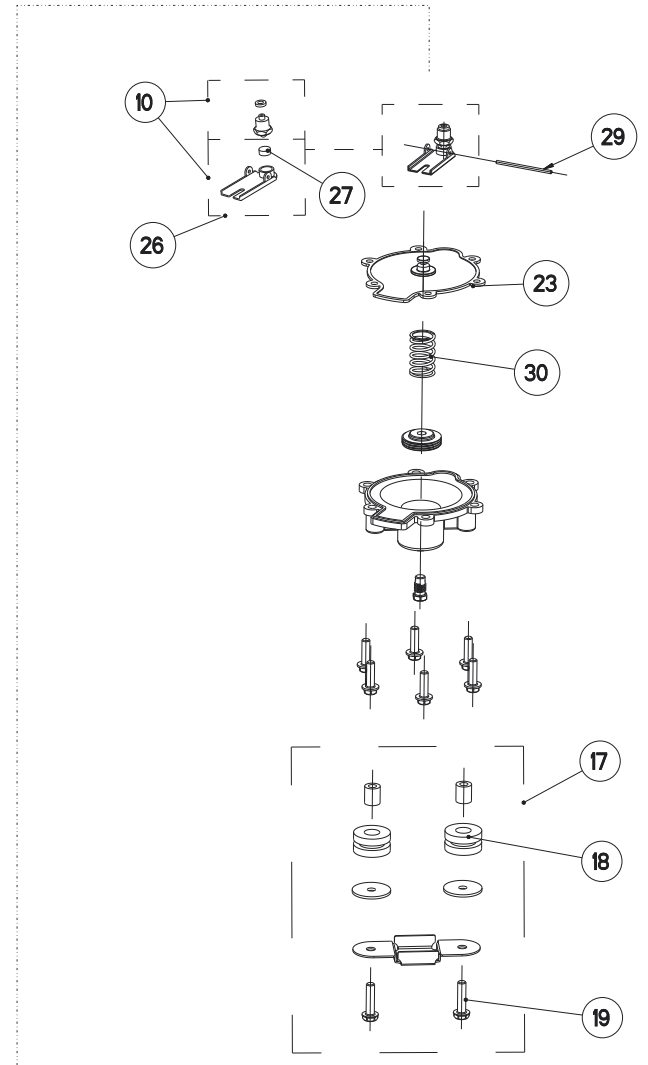

REDUCER SYSTEM LPG (15 & 20 LTR) / CNG (4S) (VANAZ)

Figure 26

REDUCER SYSTEM LPG (15 & 20 LTR) / CNG (4S) (VANAZ)

REF NO.	PART NO.	DESCRIPTION	Q/VH	MODEL**	VARIANT*	REF NO.	PART NO.	DESCRIPTION	Q/VH	MODEL**	VARIANT*
1	G5142010	Pressure Reducer LPG 4S(V) BSIII	1	4S	L	20	G4320990	Kit Breather(V)	1	4S	L/C
1A	G5142030	Pressure Reducer LPG 2S (V)	1	2S	L	21	G4321090	Kit Vacuum Diaphragm(V)	1	4S	L
1B	G4140950	Pressure Reducer LPG BSIV	1	4S	L	22	G4321060	Kit Secondary Diaphragm(V)	1	4S	L/C
1C	G4140930	Second Stage Reducer CNG 4S BSIV	1	4S	C	23	G4321190	Kit Diaphragm(V)	1	4S	L/C
1D	G4140100	Second Stage Reducer CNG 4S BSIII	1	4S	C	24	G4140570	Input Hose LPG	1	4S	L
2	G4321330	Kit Reducer(V)	1	4S	L/C	24A	G4140820	Input Hose CNG BSIV 175mm	1	4S	C
3	G4321940	Lever Assy LPG	1	4S	L/C	24B	G5142060	Input Hose CNG BSIII 170 mm	1	4S	C
4	G4321970	Pad Lever LPG	1	4S	L/C	24C	G4140390	Input Hose CNG BSIII 135 mm	1	4S	C
5	G4321420	O Ring 11.50 1.60(V)	1	4S	L/C	25	G5142080	Hose Vacuum LPG 4S	1	4S	L
6	G4321040	Kit Idle Screw(V)	1	4S	L/C	26	G4322010	Pin LPG NO2	1	4S	L/C
7	G5321280	Spring(V)	1	4S	L/C	27	G4321480	Pad (V)	1	4S	L/C
8	G4321430	O Ring 13.00 2.00(V)	1	4S	L/C	28	G4321460	Flange Screw(V)	12	4S	L/C
9	G5321290	Retainer Spring (V)	1	4S	L/C	29	G4322000	Pin For Rocker Lever LPG (V)	2	4S	L/C
10	G4321070	Kit Primary Reducer(V)	1	4S	L/C	30	G4321140	Spring Reducer(V)	1	4S	L/C
11	G4321030	Kit Flow Control Body(V)	1	4S	L	31	G4321180	Connector Inlet(V)	1	4S	L/C
11A	G4322630	Kit Flow Control Body(V)	1	4S	C	32	G4320980	Copper Washer 6.2 13.0 1.2(V)	1	4S	L/C
12	G4321460	O Ring 19.00 1.80(V)	1	4S	L/C	33	G4320960	Clamping Ring	1	4S	L
13	G4321440	O Ring 14.50 1.50(V)	1	4S	L/C	34	G4320940	Cap (V)	1	4S	L/C
14	G4321050	Kit Nozzle Body(V)	1	4S	L	35	G4321130	Spring(V)	1	4S	L
15	G4321010	Kit Drain Plug(V)	1	4S	L/C	36	G4321200	Washer 18.00 1.5	1	4S	L
16	G4321410	O Ring 9.50 2.00(V)	1	4S	L/C						
17	G4321080	Kit Reducer(V)	1	4S	L/C						
18	G4321470	Damper(V)	2	4S	L/C						
19	G5321300	Screw LPG 4S(V)	2	4S	L/C						

** A - Common 2 & 4 Stroke models , 4S - Only 4 Stroke

85 * A - All Variants, P - Petrol ES, L - LPG, C - CNG, LSM - LPG Single Mode, EXP - Export Only