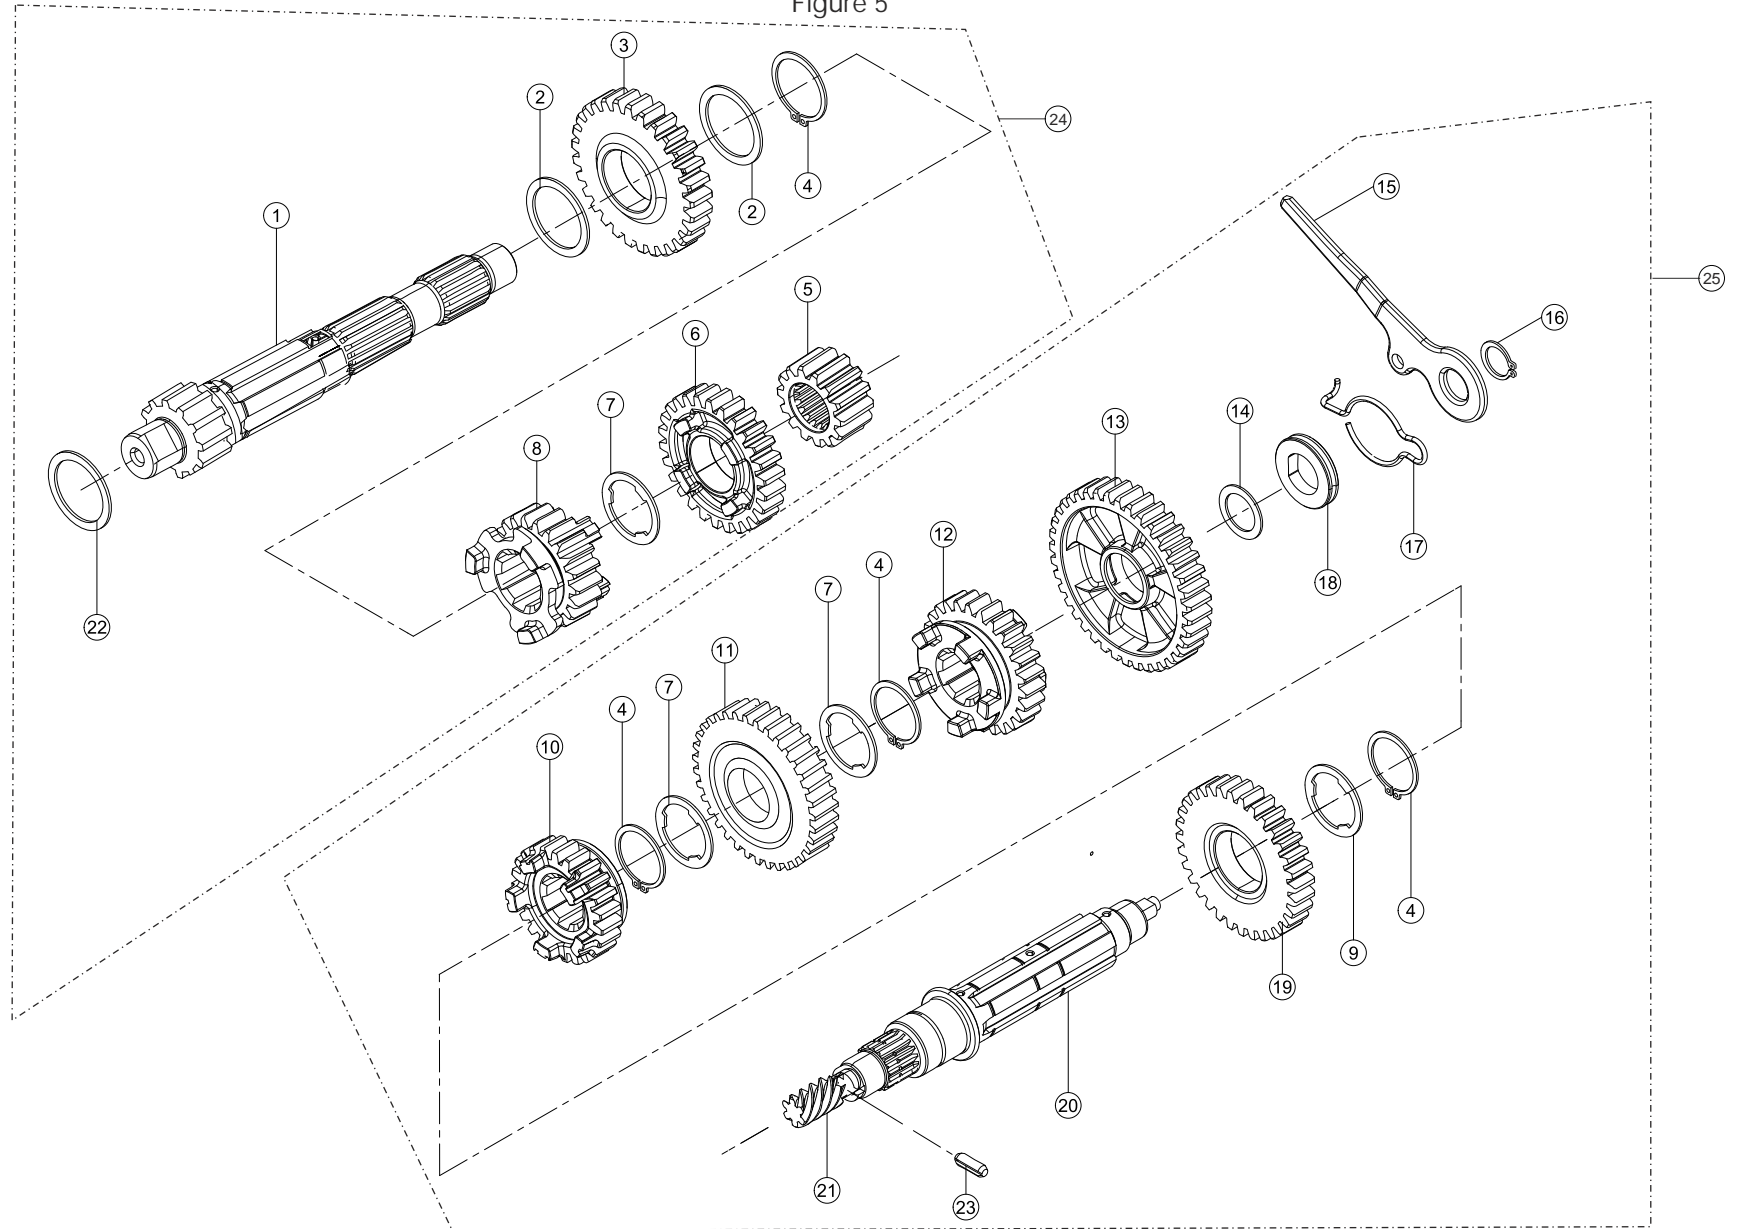

GEAR BOX ASSEMBLY

Figure 5

GEAR BOX ASSEMBLY

REF NO.	PART NO.	DESCRIPTION	Q/VH	MODEL**	VARIANT*	REF NO.	PART NO.	DESCRIPTION	Q/VH	MODEL**	VARIANT*
1	G4080110	Counter shaft Comp	1	4S	A	23	M7200500	Dowel	1	A	A
2	G2200480	Shim 25.5X32X1.2	2	A	A	24	G4080670	Counter Shaft Assy1	1	A	A
3	G2081610	Gear 4th Drive	1	A	A	25	G4080680	Drive Shaft Assembly	1	A	A
4	G2200020	Circlip 25X1.2	4	A	A						
5	G4080640	Gear 1st Drive	1	A	A						
5A	G4080640	Gear 1st drive	1	A	A						
6	G2081600	Gear 3rd Drive	1	A	A						
7	G2201000	Shim Sq Spline Dia 23X1.2	3	A	A						
8	G3080310	Gear 2nd Drive	1	A	A						
9	G2200690	Shim Spline 25X1.2	3	A	A						
10	G2081700	Gear 4th Driven	1	A	A						
11	G2081680	Gear 2nd Driven	1	A	A						
12	G2081690	Gear 3rd Driven	1	A	A						
13	G4080660	Gear Comp 1st Driven	1	A	A						
13A	G4080660	Gear 1st driven	1	A	A						
14	0335024	Shim 17X24X1.0 Oiled	1	A	A						
15	G2082340	Arm Stopper Reverse	1	A	A						
16	P200150	Circlip 11X1.0	1	A	A						
17	R1080160	Spring Gearshift Cam lock Arm	1	A	A						
18	G2082360	Plate Lock Arm Spring Reverse	1	A	A						
19	G2081710	Gear Comp Reverse Driven	1	A	A						
20	G2081630	Shaft Drive With Worm	1	A	A						
21	G2081659	Worm Fare Meter	1	A	A						
22	G2200050	Shim 21X30X1.8	1	A	A						

** A - Common 2 & 4 Stroke models , 4S - Only 4 Stroke

29 * A - All Variants, P - Petrol ES, L - LPG, C - CNG, LSM - LPG Single Mode, EXP - Export Only