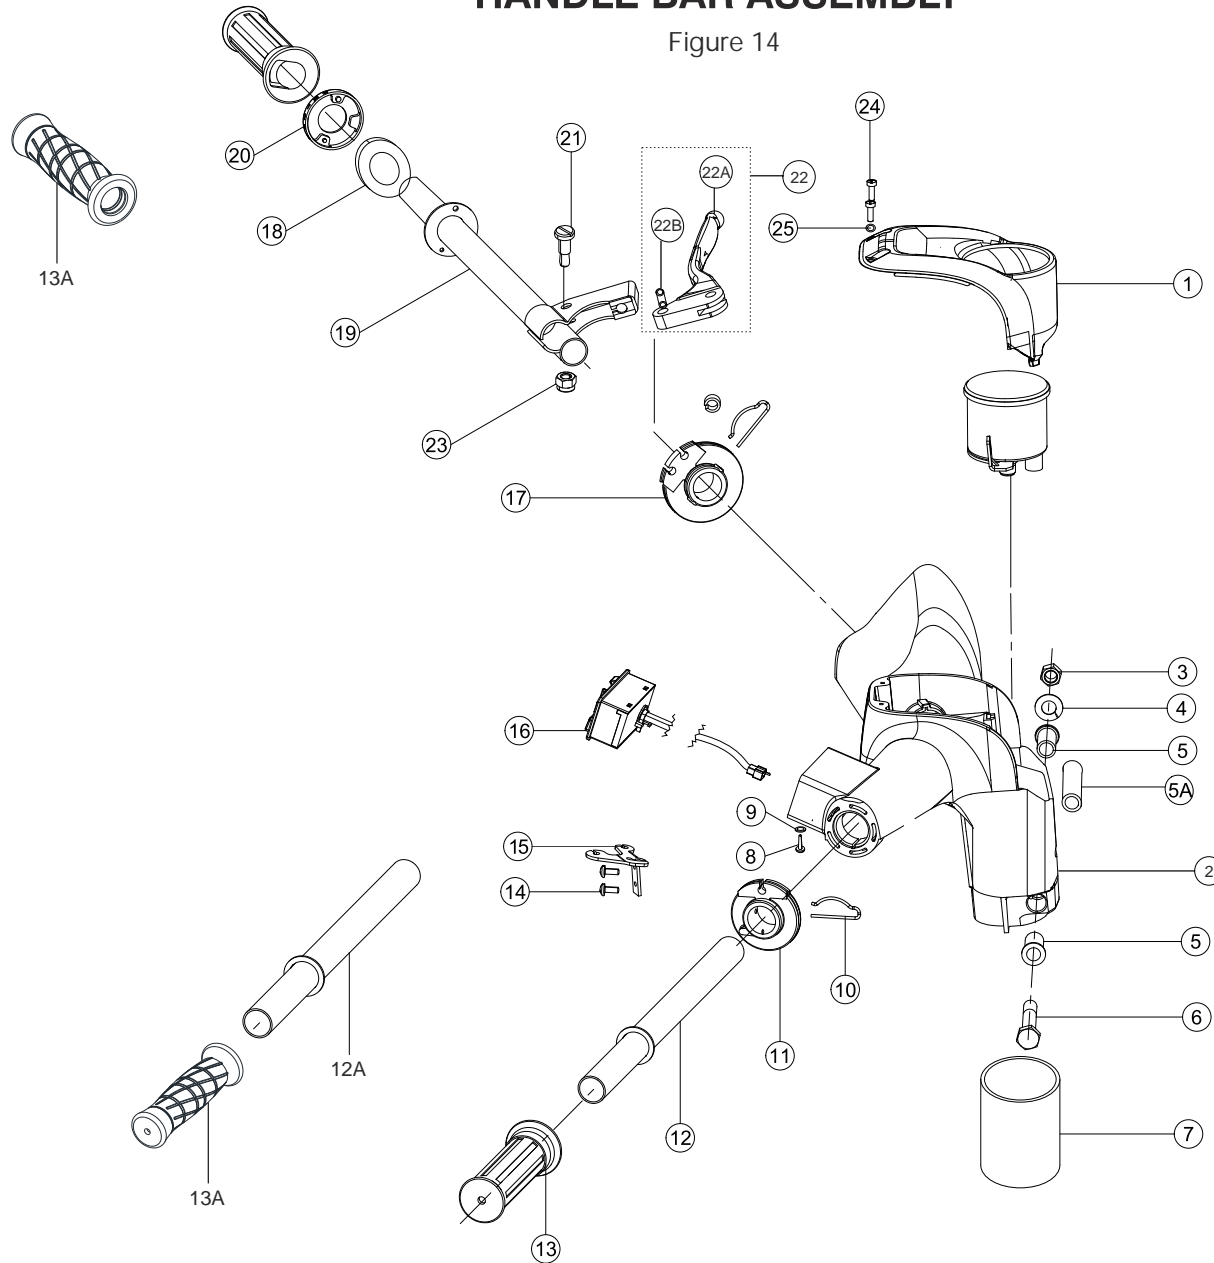

HANDLE BAR ASSEMBLY

Figure 14

HANDLE BAR ASSEMBLY

REF NO.	PART NO.	DESCRIPTION	Q/VH	MODEL**	VARIANT*	REF NO.	PART NO.	DESCRIPTION	Q/VH	MODEL**	VARIANT*
1	G51501300D	Cover Handle Bar – Black	1	A	A	21	G3150250	Special Bolt M5 Clutch Lever Mtg	1	A	A
2	G5150010	Handle Bar Die Cast 4S	1	4S	A	22	G5150570	Lever Assy Clutch (Consists 22A + 22B)	1	A	A
2A	G5150470	Handle Bar Complete -Plastic with bush & nut	1	4S	A	22A	G5150110	Lever, Clutch	1	A	A
3	G5200410	Hex Nut M10 X 1.5 Handle Bar Mtg	1	A	A	22B	G5150580	Bush Clutch Lever Assy	1	A	A
4	0335678	Wave Spring Washer Handle Bar Mtg	1	A	A	23	409047000	Nylon Lock Nut M6	1	A	A
5	G5150040	Bush, Cross Bolt Handle Bar Mtg 4S	1	4S	A	24	420957700	Philips Hd Screw M4X15 Cover Handlebar Mtg	2	A	A
5A	G5150350	Bush, Cross Bolt Handle Bar Mtg	1	4S	A	25	0336088	Punched Washer Cover Handlebar Mtg	1	A	A
6	G2200060	Hex Bolt M10X80 Handle Bar Mtg	1	A	A						
7	G5150530	Sleeve Steering Column	1	A	A						
8	0331708	CRPH Scr M5X12 6.8 Handle Bar Switch Mtg	1	A	A						
9	G5200340	Punched Washer Handle Bar Switch Mtg	1	A	A						
10	G5150230	Wire clip	2	A	A						
11	G5150240	Pulley Throttle	1	A	A						
12	G5150160	Tube Comp Throttle - Old	1	A	A						
12A	G4150220	Tube Comp Throttle - New	1	A	A						
13	P150330	Grip LH & RH - Old	2	A	A						
13A	G5150540	Grip LH & RH - New	2	A	A						
14	N8200080	Crr Pan Head Screw M5X10 Bracket Cable Guide	2	A	A						
15	G7150050	Bracket Comp Cable Guide New	1	A	A						
16	G5160030	Switch Assy Handle Bar	1	A	A						
17	G5150210	Handle Bar Pulley Gear Shift	1	A	A						
18	G4150060	Spacer Tube Gear Shift - Old	1	A	A						
19	G4150080	Tube Gear Shift Comp	1	A	A						
20	G5150090	Indicator Gearshift	1	A	A						

** A - Common 2 & 4 Stroke models , 4S - Only 4 Stroke

51 * A - All Variants, P - Petrol ES, L - LPG, C - CNG, LSM - LPG Single Mode, EXP - Export Only