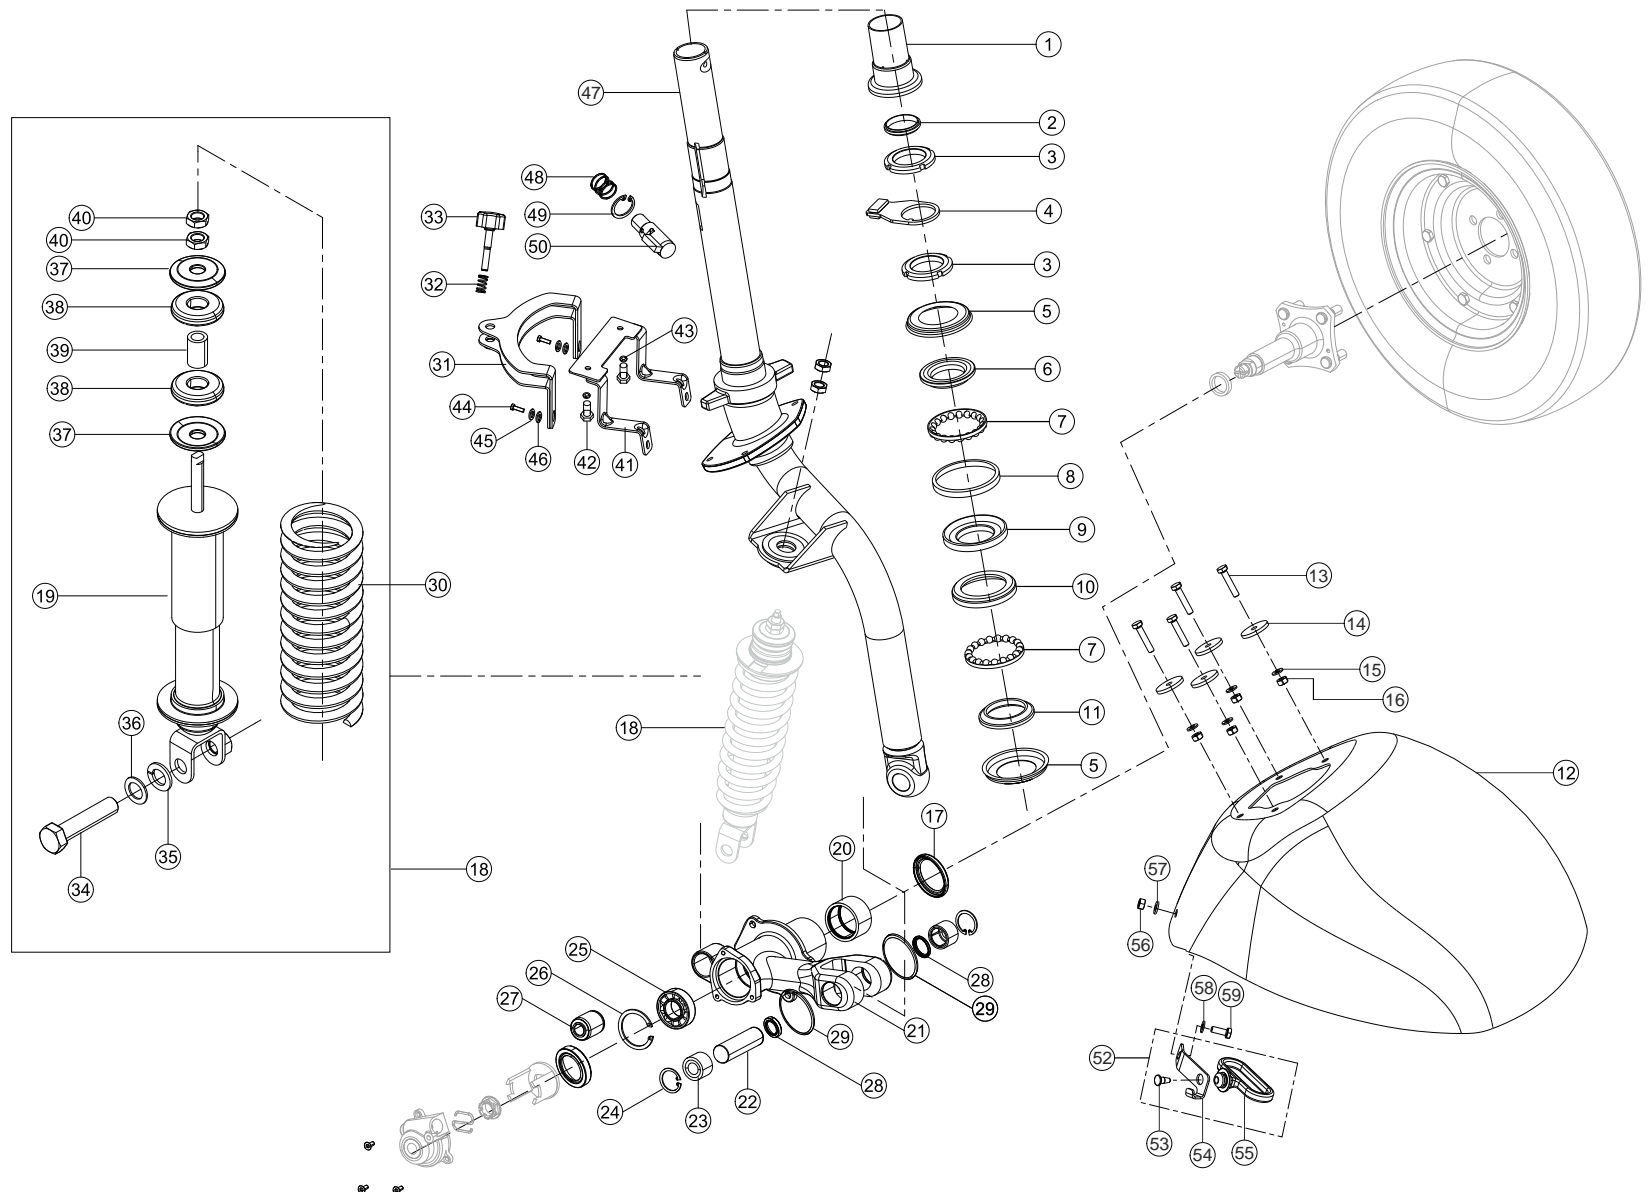

FRONT FORK ASSEMBLY

Figure 15

FRONT FORK ASSEMBLY

REF NO.	PART NO.	DESCRIPTION	Q/VH	MODEL**	VARIANT*	REF NO.	PART NO.	DESCRIPTION	Q/VH	MODEL**	VARIANT*
1	G5150530	Sleeve Steering Column	1	A	A	22C	G4321890	Pivot Pin Front 3rd Over Size	1	A	A
2	G4100030	Dust Seal Top	1	A	A	22D	G4321900	Pivot Pin Front 4th Over Size	1	A	A
3	G2200250	Lock Nut M38X1.5 7mm	2	A	A	23	G2200570	Needle Bearing 20X26X12	2	A	A
4	G3150310	Friction Plate Assy	1	A	A	24	G2200660	Internal Circlip	2	A	A
5	G2150070	Dust Cover Inner	2	A	A	25	G2200440	Ball Bearing 20X42X12	1	A	A
6	G4100040	Inner Race, Top	1	A	A	26	K200060	Circlip 42X1.75 N	1	A	A
7	G2150110	Cage Assy, Bottom	2	A	A	27	G2100200	Silent Block Trailing Arm Front	1	A	A
8	G4100050	Insert Top	1	A	A	28	G5100030	Dust Seal Pivot Pin Front	2	A	A
9	G4150170	Outer Race, Top	1	A	A	29	G5100010	O Ring Steering Column Mtg	2	A	A
10	G2150620	Outer Race Bottom	1	A	A	30	G2320340	Main Spring, Front Shock Absorber Assy	1	A	A
11	G2150080	Inner Race, Bottom	1	A	A	31	G4150180	Damper Handle Bar	1	A	A
12	G52206903D	Fender Fr Black	1	A	A	32	G3150400	Adjustor Spring Damper Assy	1	A	A
13	G5200390	Hex Screw M6 X30 Front Fender	4	A	A	33	G3160400	Adjustor Bolt Damper Assy	1	A	A
14	G5200170	Plain Washer Front Fender	4	A	A	34	G2200170	Hex Bolt M12X1.75X55 Shock Absorber Mtg	1	A	A
15	P1200050	Wave Spring Washer M6 Front Fender	4	A	A	35	A200190	Wave Spring Washer Shock Absorber	1	A	A
16	P1200060	Hex Nut M6 Zng Front Fender	4	A	A	36	420015700	Punched Washer Shock Absorber	1	A	A
17	G5200560	Dust Seal Needle Bearing Trailing Arm Front	1	A	A	37	G2320380	Retainer Washer,Frt Shock Absorber Assy	2	A	A
18	G2100010	Shock Absorber Assy Fr	1	A	A	38	G2320390	Rubber Bush,Frt Shock Absorber Assy	2	A	A
19	G2320330	Shock Absorber Front W/O Spring	1	A	A	39	G2320370	Spacer Nut,Frt Shock Absorber Assy	1	A	A
20	G2200680	Needle Bearing 35 X 43 X 24 Trailing Arm Front	1	A	A	40	G2320400	Hex.Nut,Frt Shock Absorber Assy	1	A	A
21	G2100210	Trailing Arm Front	1	A	A	41	G5230280	Reinf Comp Dashboard	1	A	A
22	G2100170	Pivot Pin Front	1	A	A	42	G5200290	Hex Screw M5x 20 Rnf Dash Board	2	A	A
22A	G4321870	Pivot Pin Front 1st Over Size	1	A	A	43	G5200340	Punched Washer 5.5 X 12 X 1 Rnf Dash Board	2	A	A
22B	G4321880	Pivot Pin Front 2nd Over Size	1	A	A	44	420462700	Hex Screw M6 Rnf Bracket	2	A	A

** A - Common 2 & 4 Stroke models , 4S - Only 4 Stroke

53 * A - All Variants, P - Petrol ES, L - LPG, C - CNG, LSM - LPG Single Mode, EXP - Export Only