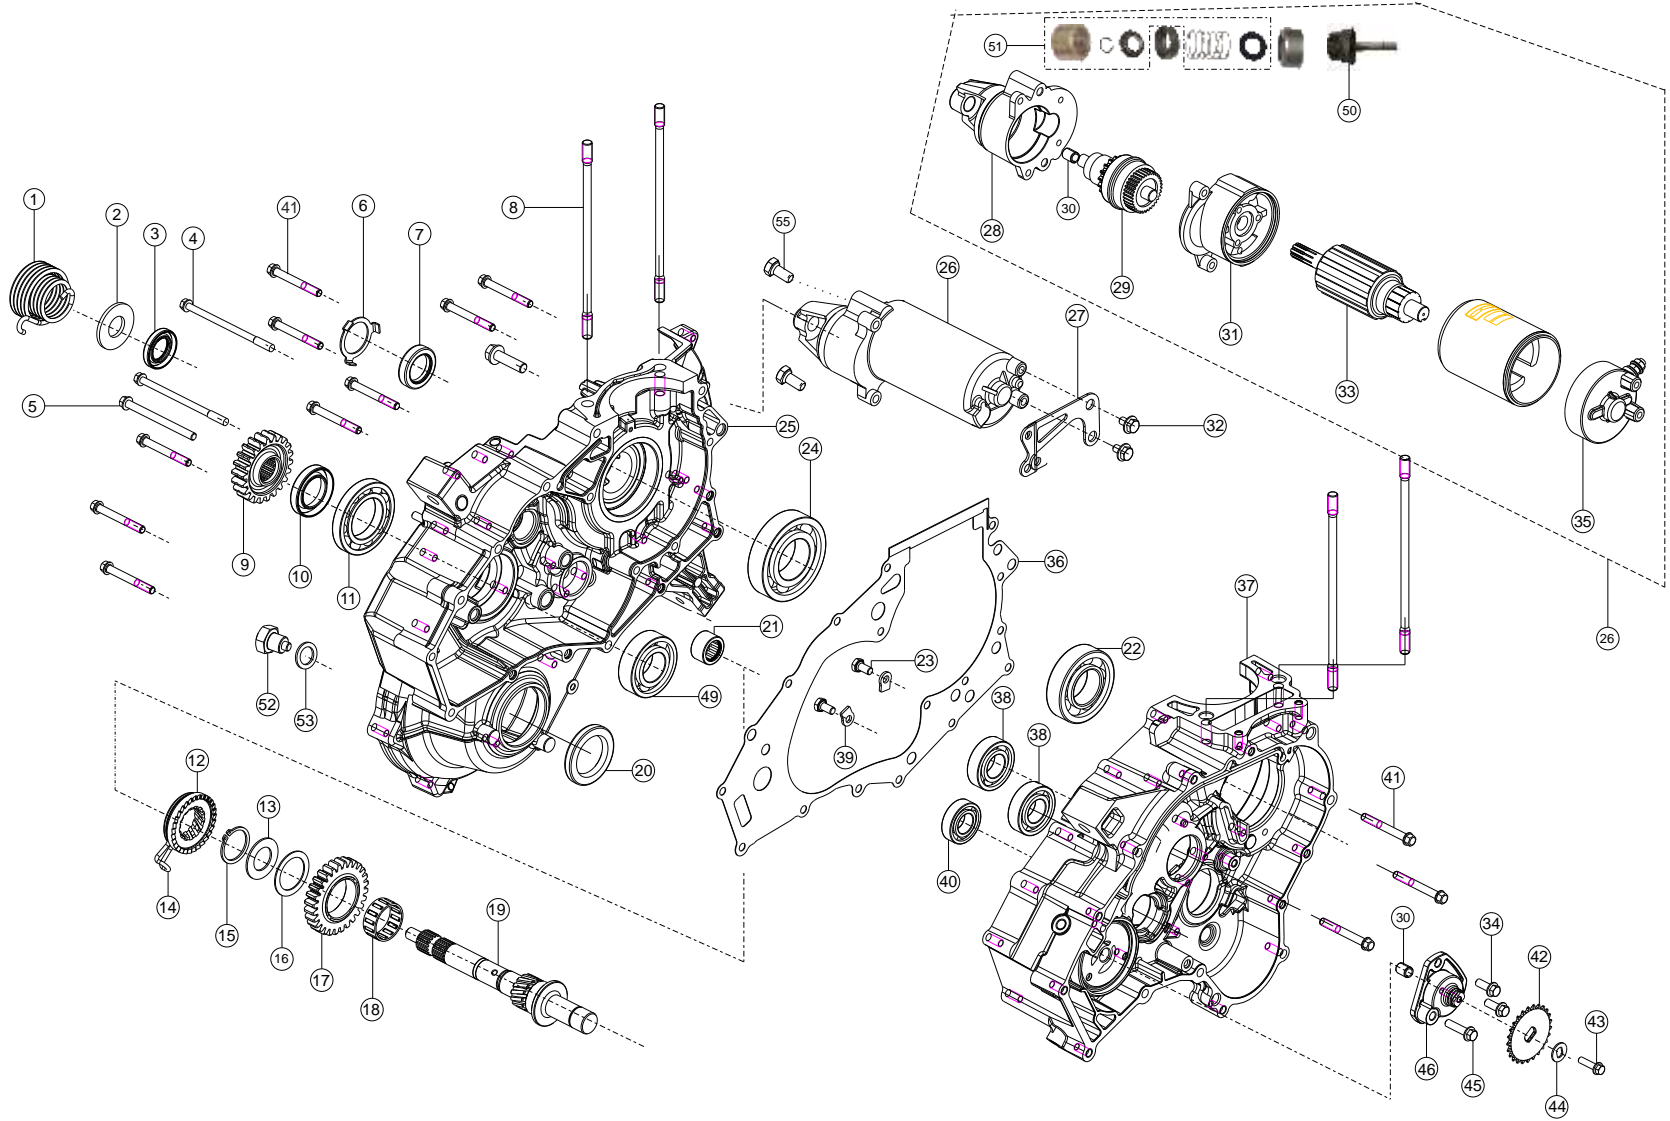

CRANK CASE ASSEMBLY

REF NO.	PART NO.	DESCRIPTION	Q/VH	MODEL**	VARIANT*	REF NO.	PART NO.	DESCRIPTION	Q/VH	MODEL**	VARIANT*
1	G2082260	Spring Hand Start	1	A	A	25	G4030010	Crankcase L 4S	1	4S	A
2	G2200990	Punched washer 18X39X3 HS Shaft	1	A	A	26	G4060170	Starter motor new (ph,2.2)	1	4S	A
3	G2200350	Oil Seal Kick starter Shaft	1	A	A	27	G4180940	Brkt, Mtg Starter Motor	1	A	A
4	M1200450	Hex Flange Bolt M6X95	2	4S	A	28	G5060220	Fixing bracket assy	1	4S	A
5	M1200440	Hex Flange Bolt M6X75 CCLH	1	4S	A	29	G4320570	Bendix drive assy (Ph 2.2)	1	4S	A
6	G3180230	Stopper Oil seal	1	A	A	30	K3060190	Bush Bendix R	1	A	A
7	G2200320	Oil seal crankshaft L	1	4S	A	31	G4320580	Inter bracket (Ph 2.2)	1	4S	A
8	G4010040	Stud Bolt Cyl Head	4	4S	A	32	R1200500	Hex Fl Bolt M6X10	2	4S	A
9	G4080220	4S Gear Final Drive 22 Teeth	1	4S	A	33	G4320560	Armature Coil assy (Ph 2.2)	1	4S	A
10	G2200340	Oil Seal Drive Shaft	1	A	A	34	M1200510	Hex Flange Bolt M6X25 Oil Pump Mtg	1	4S	A
11	G2200310	Ball Bearing 35X62X9 #16007	2	A	A	35	G5060240	Brush box kit	1	4S	A
12	G2082210	Ratchet Hand Start	1	A	A	36	G4030070	Gasket Crank Case	1	4S	A
13	G2200530	Shim 20X32X1.5 Hs	2	A	A	37	G4030030	Crankcase R 4S	1	4S	A
14	G2082220	Spring Ratchet Hand Start	1	A	A	38	0339480	Ball Bearing 20X42X12 C3 6004	2	A	A
15	G2200980	Circlip HS	1	A	A	39	G3080320	Retainer Bearing	2	A	A
16	G2200970	Shim 28X38X1.0	1	A	A	40	S1200120	Ball Bearing 17X35X10 C3 6003	1	A	A
17	G2082200	Gear Hand Start	1	A	A	41	N2200450	Hex Fl Bolt - M6X50	15	A	A
18	G2201100	Needle Cage 28X33X13 Hs Shaft	1	A	A	42	G4080130	Sprocket, 25T	1	4S	A
19	G2082190	Shaft Hand Start	1	A	A	43	M1200940	Hex Screw M5X10 8.8 Sprocket Oil Pump Mtg	1	4S	A
20	G2200360	Oil Seal Differential	2	A	A	44	8200300	Washer Sprocket Oil Pump Mtg	1	4S	A
21	G4200020	Needle Roller Bearing 18X24X14 Counter Shaft	1	4S	A	45	M1200520	Hex Fl Bolt M6X16 Oil Pump Mtg	2	4S	A
22	M7200530	Ball Bearing 6207R	1	A	A	46	G4080100	Oil Pump Assy	1	4S	A
23	420452700	Hex Screw M6X12 8.8 2nb	2	A	A	47	G4321580	Kit Crankcase Comp R - 4S (Ni)	1	4S	A
24	G2200760	Ball Bearing 35X72X17 C3 6206Cs L	1	4S	A	48	G4321570	Kit Crankcase Comp L - 4S (Ni)	1	4S	A

** A - Common 2 & 4 Stroke models , 4S - Only 4 Stroke

15 * A - All Variants, P - Petrol ES, L - LPG, C - CNG, LSM - LPG Single Mode, EXP - Export Only

CRANK CASE ASSEMBLY

Figure 1