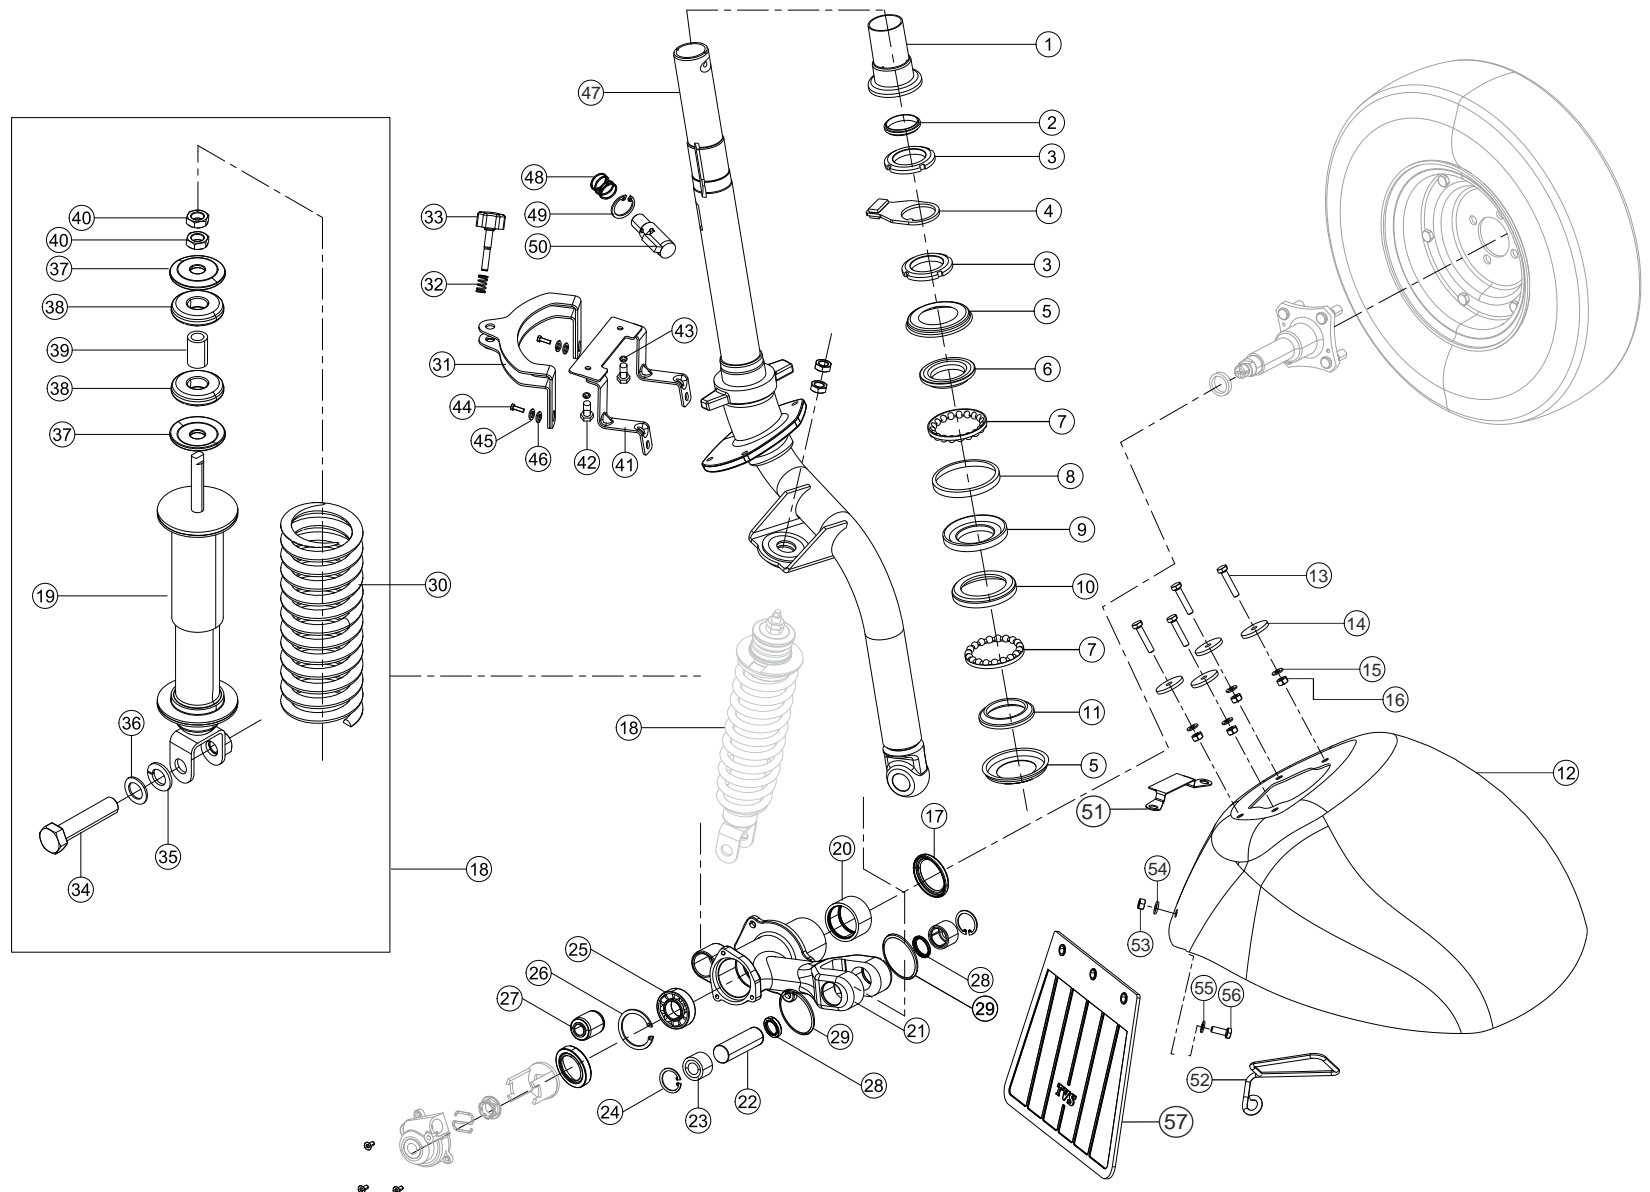

FRONT FORK ASSEMBLY

Figure 15

FRONT FORK ASSEMBLY

REF NO.	PART NO.	DESCRIPTION	Q/VH	MODEL**	VARIANT*	REF NO.	PART NO.	DESCRIPTION	Q/VH	MODEL**	VARIANT*
45	P1200050	Wave Spring Washer M6 Zng	2	A	A						
46	P1200100	Plain Washer Rnf Dash Board	2	A	A						
47	G2150010	Steering Column	1	A	A						
48	G3120970	Spring Handle Bar Lock	1	A	A						
49	G3200030	Circlip 12X1N	1	A	A						
50	G5320400	Lock Assy Handle Bar New	1	A	A						
50A	G3120900	Lock Assy Handle Bar Old (Ni)	1	A	A						
51	G4120430	Bracket Fender	1	A	A						
52	G4150270	Guide, Speedo Cable New	1	A	A						
53	P1200060	Hex Nut M6	2	A	A						
54	420001700	Punched Washer M6	2	A	A						
55	P1200050	Wave Spring Washer M6	2	A	A						
56	P1200070	Hex Screw M6x16	2	A	A						
57	G5221660	Mud Flap	1	A	A						

** A - Common 2 & 4 Stroke models , 4S - Only 4 Stroke

55 * A - All Variants, P - Petrol ES, L - LPG, C - CNG, LSM - LPG Single Mode, EXP - Export Only