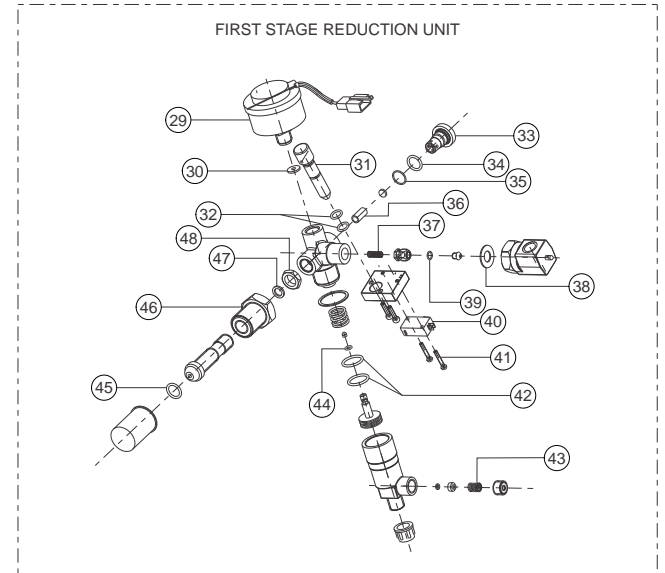

CNG FUEL SYSTEM 28 & 33 LTR (4S)

Figure 28

CNG FUEL SYSTEM

REF NO.	PART NO.	DESCRIPTION	Q/VH	MODEL**	VARIANT*	REF NO.	PART NO.	DESCRIPTION	Q/VH	MODEL**	VARIANT*
49	G4140100	2nd Stage CNG Reducer BSIII	1	4S	C						
49A	G4140930	2nd Stage CNG Reducer BSIV	1	4S	C						
50	G5141630	Clip For Low Pressure Hose	1	4S	C						
51	G4040610	Mixer Body CNG BSIII	1	4S	C						
51A	G4041350	Mixer Body BSIV	1	4S	L						
52	G5140500	Filter Gas Solenoid Valve	1	4S	C						
53	G5140530	Flexible Hose Assy 2 (245 Mm) (V)	1	4S	C						
54	G4140580	Flexible Hose Assy 1(1400 Mm) (V) 28 Ltr	1	4S	C						
55	G4140560	Flexible Hose Assy 1(1530 Mm) (V) 33 Ltr	1	4S	C						
55	G5140450	First Stage Reduction Unit	1	4S	C						
56	G5140600	Tube Vent CNG (V) 28 Ltr	1	4S	C						
56A	G4140480	Tube Vent CNG (V) 33 Ltr	1	4S	C						
57	G5141980	Cylinder Assy CNG (28 Ltr)	1	4S	C						
57A	G4140530	Cylinder Assy CNG (33 Ltr)	1	4S	C						
58	G4140820	Input Hose CNG BSIV 175mm	1	4S	C						
58A	G5142060	Input Hose CNG BSIII 170 mm	1	4S	C						
58B	G4140390	Input hose CNG BSIII 135 mm	1	4S	C						
59	G4160200	4S Wiring Harness CNG Cylinder	1	4S	C						

** A - Common 2 & 4 Stroke models , 4S - Only 4 Stroke

91 * A - All Variants, P - Petrol ES, L - LPG, C - CNG, LSM - LPG Single Mode, EXP - Export Only