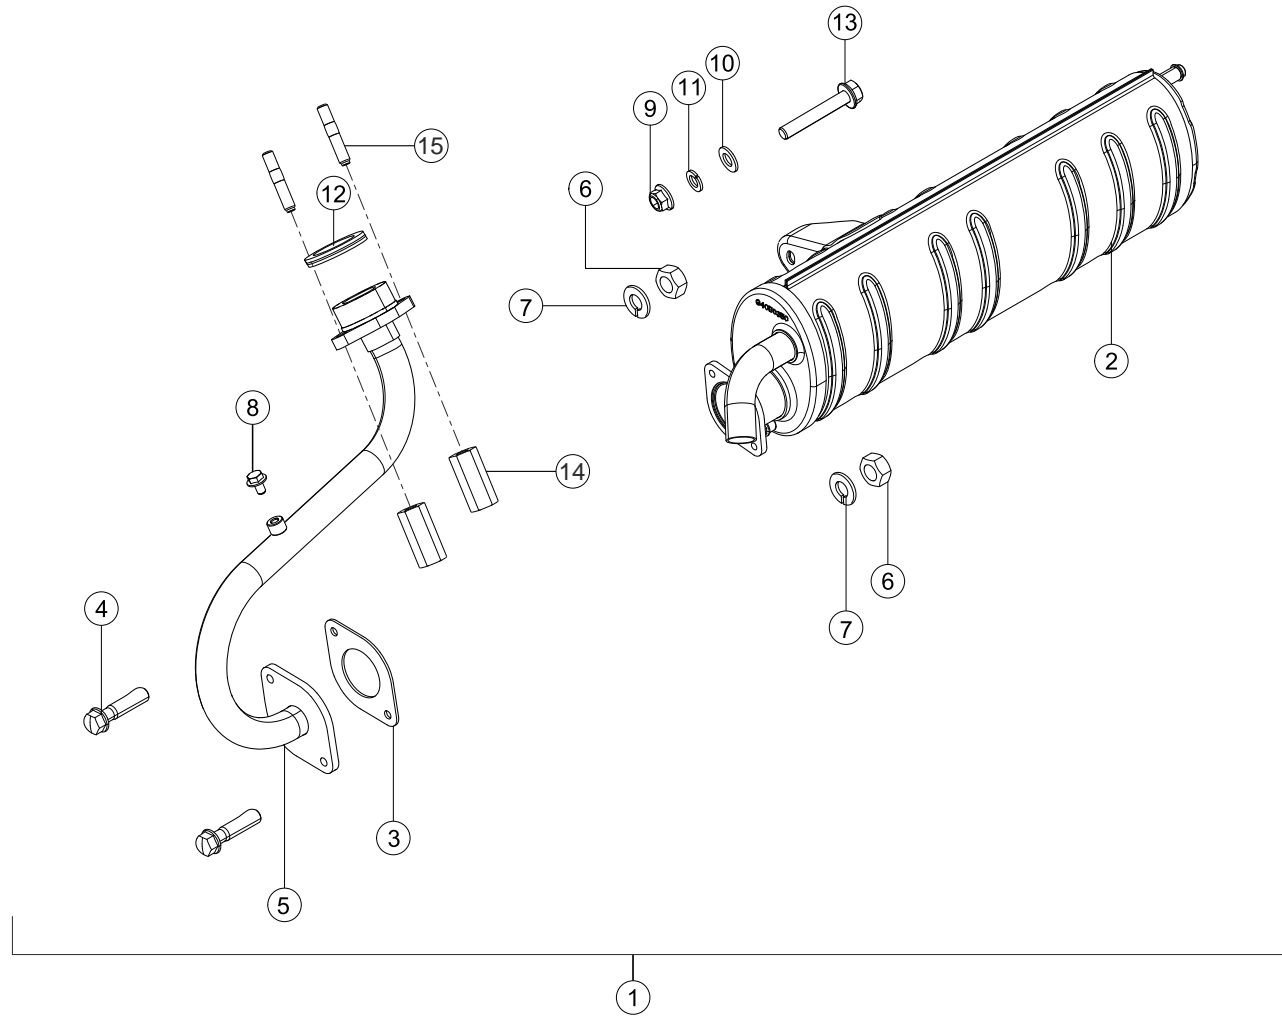

MUFFLER ASSEMBLY

Figure 11

MUFFLER ASSEMBLY

REF NO.	PART NO.	DESCRIPTION	Q/VH	MODEL**	VARIANT*	REF NO.	PART NO.	DESCRIPTION	Q/VH	MODEL**	VARIANT*
1	G4050440	4 S Muffler Comp, Air Cooled (Dom) BSIV	1	4S	A						
1A	G4050390	4 S Muffler Comp (Export) (Ni)	1	4S	P/C						
2	G4050569	Body Comp Exhaust BSIV	1	4S	A						
3	G4050380	Gasket Muffler 4S All	1	4S	A						
4	M1200510	Hex Flange Bolt M6 X 25	2	4S	A						
5	G4050259	Pipe Comp, Air Cooled BSIII	1	4S	A						
5A	G4050459	Pipe Comp, Air Cooled BSIV	1	4S	A						
6	420305700	Hex Nut M6 8	2	4S	A						
7	0330408	Wave Spring Washer M6	2	A	A						
8	R1200500	Hex FI Bolt M6X10	1	4S	A						
9	M1200890	U Nut M8X1.2 Muffler Mtg To Chassis	2	A	A						
10	0336018	Punched Washer Muffler Mtg To Chassis	2	A	A						
11	0330318	Wave Spring Washer M8 Muffler Mtg To Chassis	2	A	A						
12	N9053170	Gasket Muffler Exhaust Port 4 S	1	4S	A						
13	M1200840	Hex Flange Bolt M8X50 Muffler Mtg To Chassis	1	A	A						
14	G2200780	Hex Nut, M8, SPL	2	A	A						
15	G2201140	Stud Bolt M8	2	A	A						

** A - Common 2 & 4 Stroke models , 4S - Only 4 Stroke

45 * A - All Variants, P - Petrol ES, L - LPG, C - CNG, LSM - LPG Single Mode, EXP - Export Only