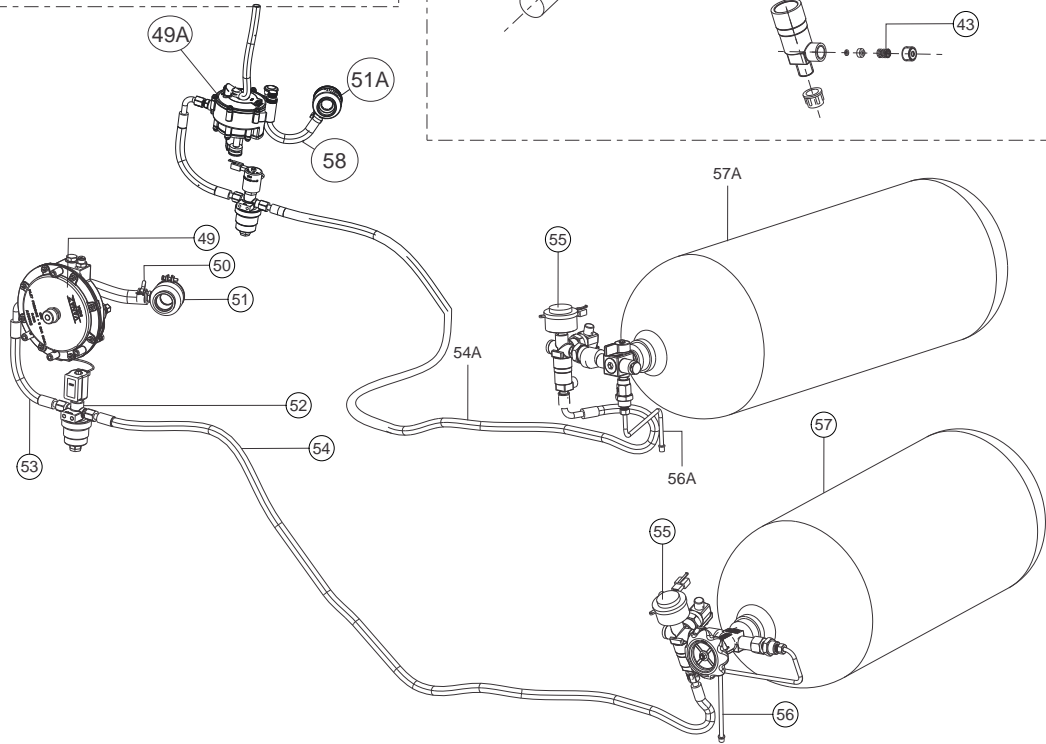

CNG FUEL SYSTEM 28 & 33 LTR (4S)

Figure 28

CNG FUEL SYSTEM

REF NO.	PART NO.	DESCRIPTION	Q/VH	MODEL**	VARIANT*	REF NO.	PART NO.	DESCRIPTION	Q/VH	MODEL**	VARIANT*
49	G4140100	2nd Stage CNG Reducer BSIII	1	4S	C						
49A	G4140930	2nd Stage CNG Reducer BSIV	1	4S	C						
50	G5141630	Clip For Low Pressure Hose	1	4S	C						
51	G4040610	Mixer Body CNG BSIII	1	4S	C						
51A	G4041350	Mixer Body BSIV	1	4S	L						
52	G5140500	Filter Gas Solenoid Valve	1	4S	C						
53	G5140530	Flexible Hose Assy 2 (245 Mm) (V)	1	4S	C						
54	G4140580	Flexible Hose Assy 1(1400 Mm) (V) 28 Ltr	1	4S	C						
55	G4140560	Flexible Hose Assy 1(1530 Mm) (V) 33 Ltr	1	4S	C						
55	G5140450	First Stage Reduction Unit	1	4S	C						
56	G5140600	Tube Vent CNG (V) 28 Ltr	1	4S	C						
56A	G4140480	Tube Vent CNG (V) 33 Ltr	1	4S	C						
57	G5141980	Cylinder Assy CNG (28 Ltr)	1	4S	C						
57A	G4140530	Cylinder Assy CNG (33 Ltr)	1	4S	C						
58	G4140820	Input Hose CNG BSIV 175mm	1	4S	C						
58A	G5142060	Input Hose CNG BSIII 170 mm	1	4S	C						
58B	G4140390	Input hose CNG BSIII 135 mm	1	4S	C						
59	G4160200	4S Wiring Harness CNG Cylinder	1	4S	C						

** A - Common 2 & 4 Stroke models , 4S - Only 4 Stroke

91 * A - All Variants, P - Petrol ES, L - LPG, C - CNG, LSM - LPG Single Mode, EXP - Export Only