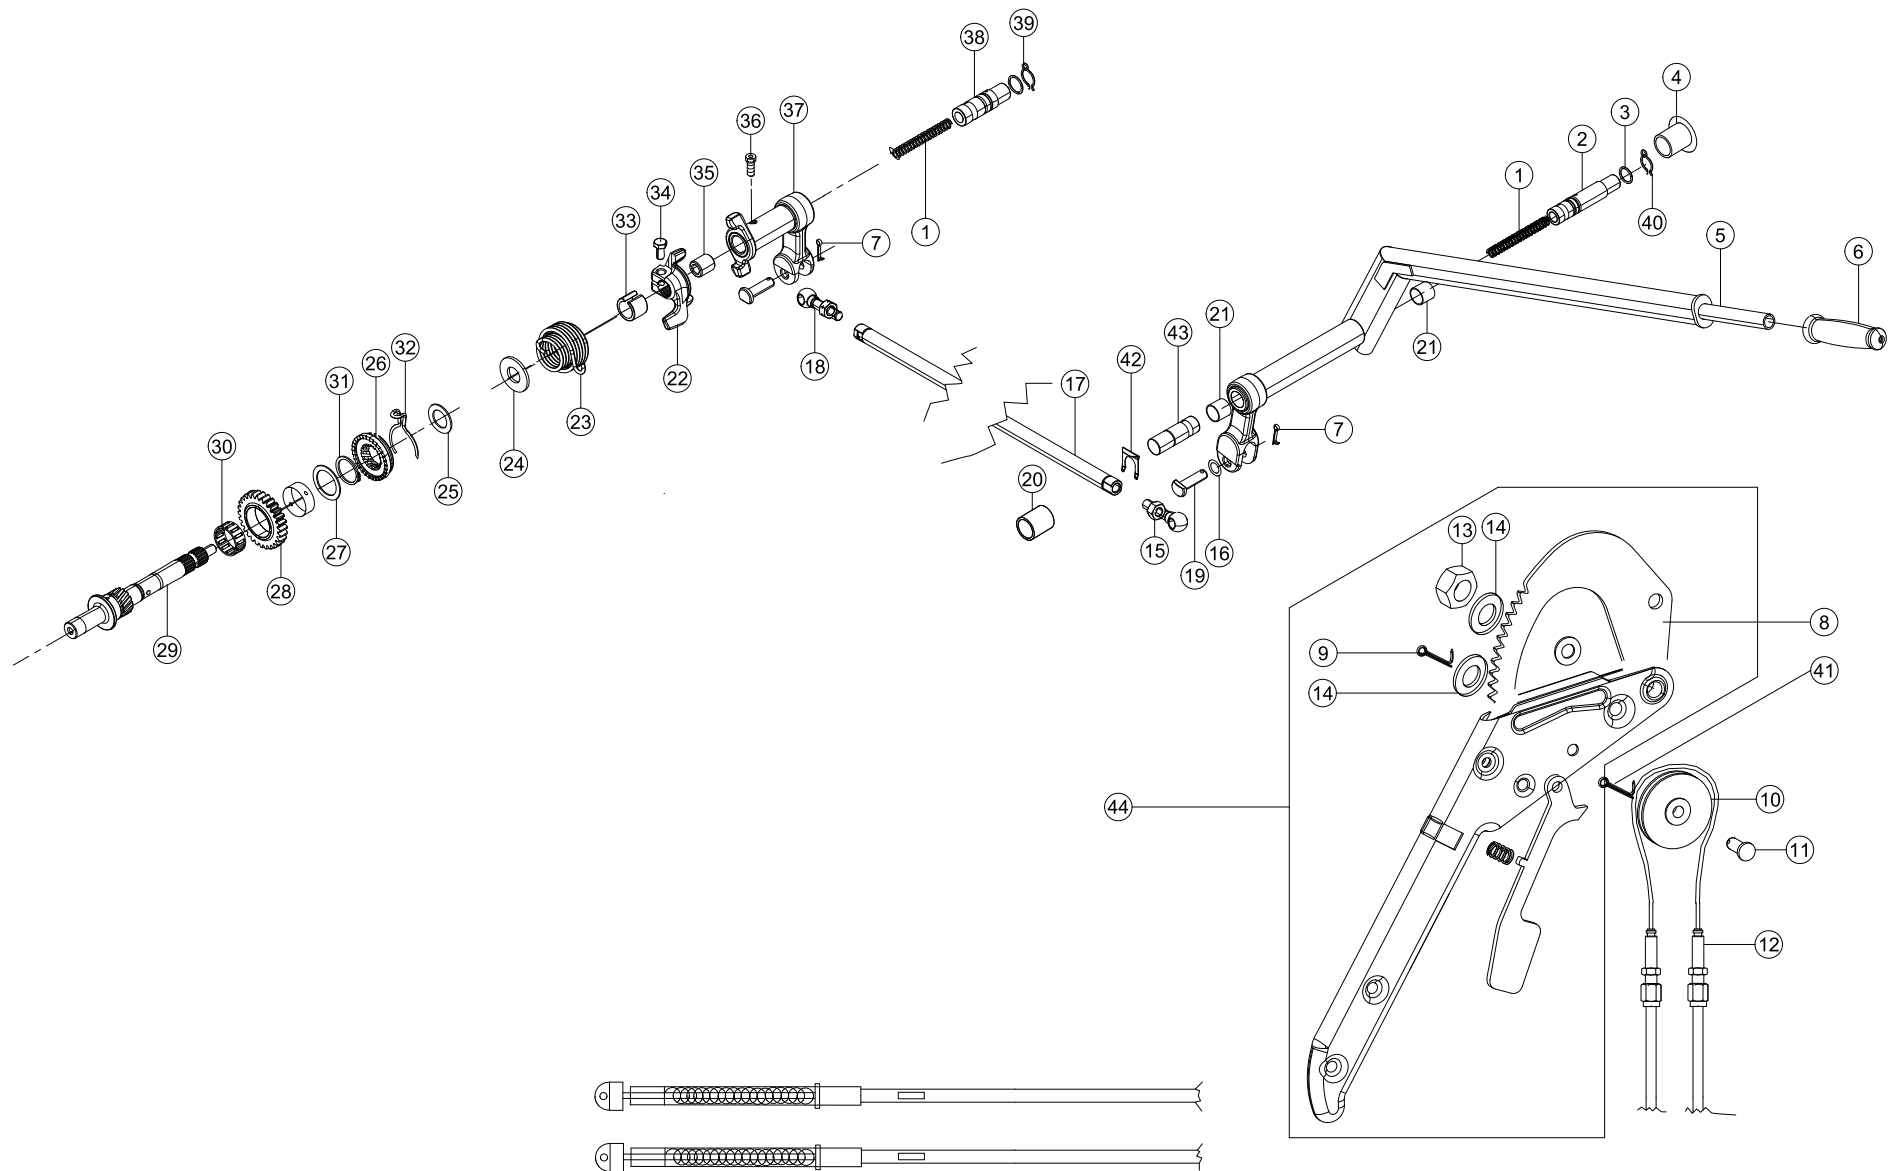

HAND STARTER & PARKING BRAKE MECHANISM

Figure 17

HAND STARTER & PARKING BRAKE MECHANISM

REF NO.	PART NO.	DESCRIPTION	Q/VH	MODEL**	VARIANT*	REF NO.	PART NO.	DESCRIPTION	Q/VH	MODEL**	VARIANT*
1	G5121640	Spring H/S Pin Front & Rear	2	A	A	25	G2200530	Shim 20X32X1.5	1	A	A
2	G5121660	Support LH Front H/S	1	A	A	26	G2082210	Ratchet Hand Start	1	A	A
3	G5121830	O-Ring 1.8X15	2	A	A	27	G2200970	Shim 28X38X1.0	1	A	A
4	G5124040	Hand Starter Bush Front LH Black	1	A	A	28	G2082200	Gear Hand Start	1	A	A
5	G5120840	Hand Lever Comp	1	A	A	29	G2082190	Shaft Hand Start	1	A	A
6	G5120680	Grip Hand Start	1	A	A	30	G2201100	Needle Cage 28X33X13	1	A	A
7	0330028	Split Pin 3.2X25	1	A	A	31	G2200980	Circlip	1	A	A
8	G2110770	Ratchet Parking Brake	1	A	A	32	G2082220	Spring Ratchet Hand Start	1	A	A
9	0330038	Split Pin Ratchet	2	A	A	33	G2082230	Spacer Hand Start	1	A	A
10	G2110790	Pulley Parking Brake	1	A	A	34	0330308	Hex Bolt M8X1.25X25 Mtg Dog Driven	1	A	A
11	G2110940	Pin Parking Brake	1	A	A	35	G5121630	Isolator H/S	1	A	A
12	G5170070	Parking Brake Cable Assy	1	A	A	36	G5121850	Grease Nipple M6	1	A	A
13	0334548	Hex Nut M8 8Levr Parking Brake Mtg	1	A	A	37	G5120990	Shaft Comp Rear, H/S	1	A	A
14	G5200400	Punched Washer Parking Brake Mtg	2	A	A	38	G5121650	Support Shaft H/S	1	A	A
15	G5120970	Eye Bolt Rh With Nut	1	A	A	39	G5121700	Spring Clip Rear H/S	1	A	A
16	G5230440	Washer, Hand Start	4	A	A	40	G5121710	Spring Clip Front H/S	1	A	A
17	G5120920	Link Assy H/S	1	A	A	41	0330048	Split Pin Pulley	1	A	A
18	G5120980	Eye Bolt Lh With Nut	1	A	A	42	G5123160	Spring Clip H/S Front	1	A	A
19	G2201030	Pin Hand Starter	2	A	A	43	G5121670	Support Rh Front H/S	1	A	A
20	G5124050	Hand Starter Bush Front Rh Red Small	1	A	A	44	G2110750	Assy Parking Brake	1	A	A
21	G5122710	Sleeve Bearing Hand Starter Rear Red Big	3	A	A	45	G2110780	Spring Lever Parking Brake	1	A	A
22	G2081800	Dog Driven	1	A	A						
23	G2082260	Spring Hand Start	1	A	A						
24	G2200990	Punched Washer 18X39X3	1	A	A						

** A - Common 2 & 4 Stroke models , 4S - Only 4 Stroke

59 * A - All Variants, P - Petrol ES, L - LPG, C - CNG, LSM - LPG Single Mode, EXP - Export Only