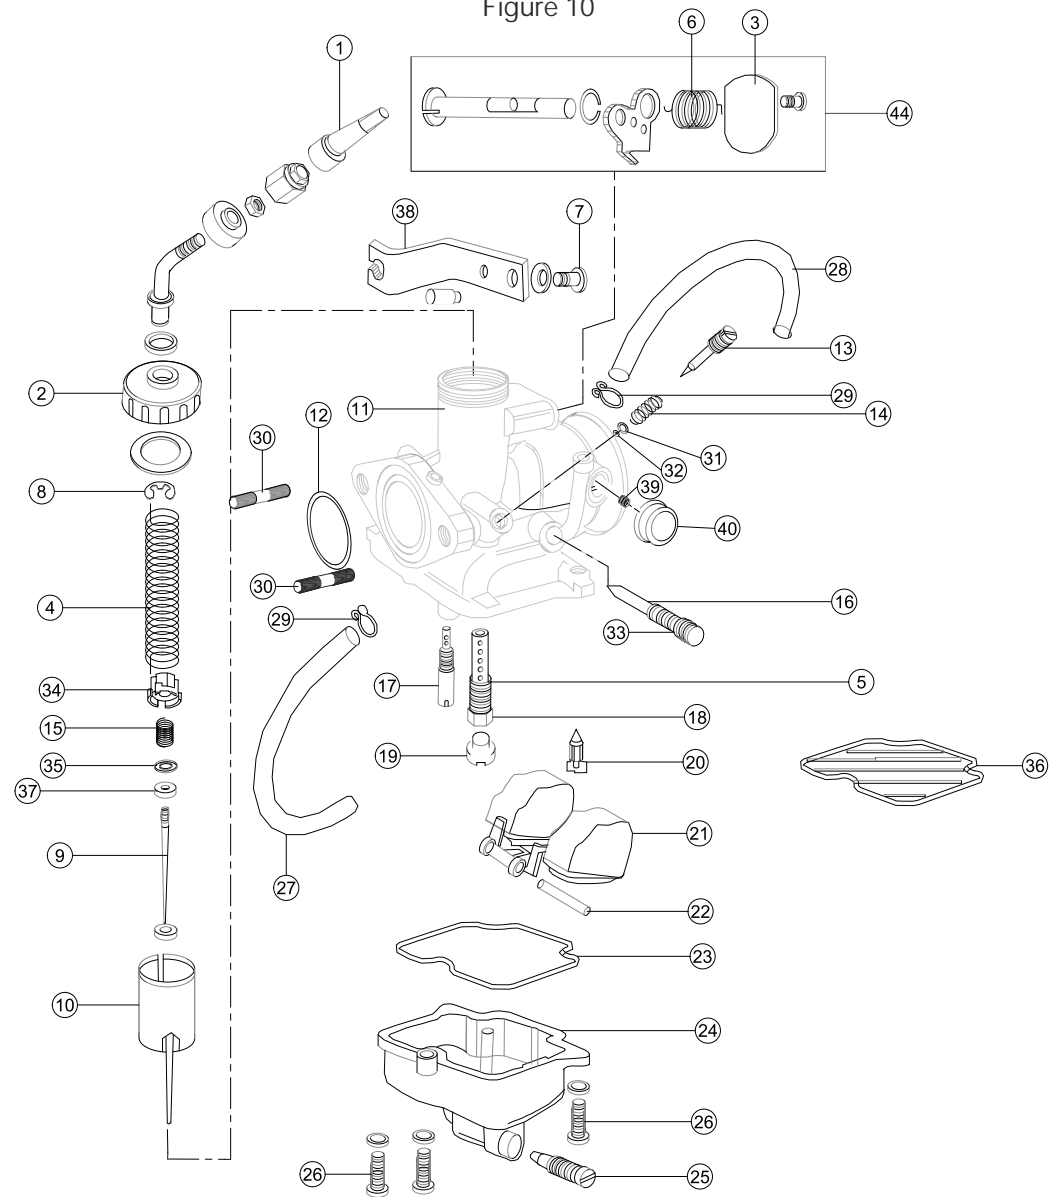

CARBURETOR ASSEMBLY

Figure 10

CARBURETOR ASSEMBLY

REF NO.	PART NO.	DESCRIPTION	Q/VH	MODEL**	VARIANT*	REF NO.	PART NO.	DESCRIPTION	Q/VH	MODEL**	VARIANT*
34	N2320610	Holder Needle Jet	1	A	A						
35	N2320630	Washer, Jet Needle	1	A	A						
36	G4320180	Bottom Cover Single Mode	1	4S	LSM						
37	R1321530	Ring (Shim)	1	A	A						
38	G2020840	Bracket Choke Cable	1	A	A						
39	G2320850	Spring Valve Return	1	A	A						
40	G2320830	Cap Spring Choke Shaft	1	A	A						
41	G4320170	Carburetor Assy 4S (Ni)	1	4S	LSM						
42	G4040620	Carburetor Assy 4S (Ni) BSIII RP	1	4S	L/C						
42A	G4041340	Carburetor Assy 4S (Ni) BSIV HP	1	4S	L/C						
43	G4040280	Carburetor Assy 4S (Ni) BSIII RP	1	4S	P						
43A	G4041520	Carburetor Assy 4S (Ni) BSIV RP	1	4S	P						
43B	G4041590	Carburetor Assy 4S (Ni) BSIV HP	1	4S	P						
44	G2320900	Lever Assy	1	4S	A						

** A - Common 2 & 4 Stroke models , 4S - Only 4 Stroke

43 * A - All Variants, P - Petrol ES, L - LPG, C - CNG, LSM - LPG Single Mode, EXP - Export Only