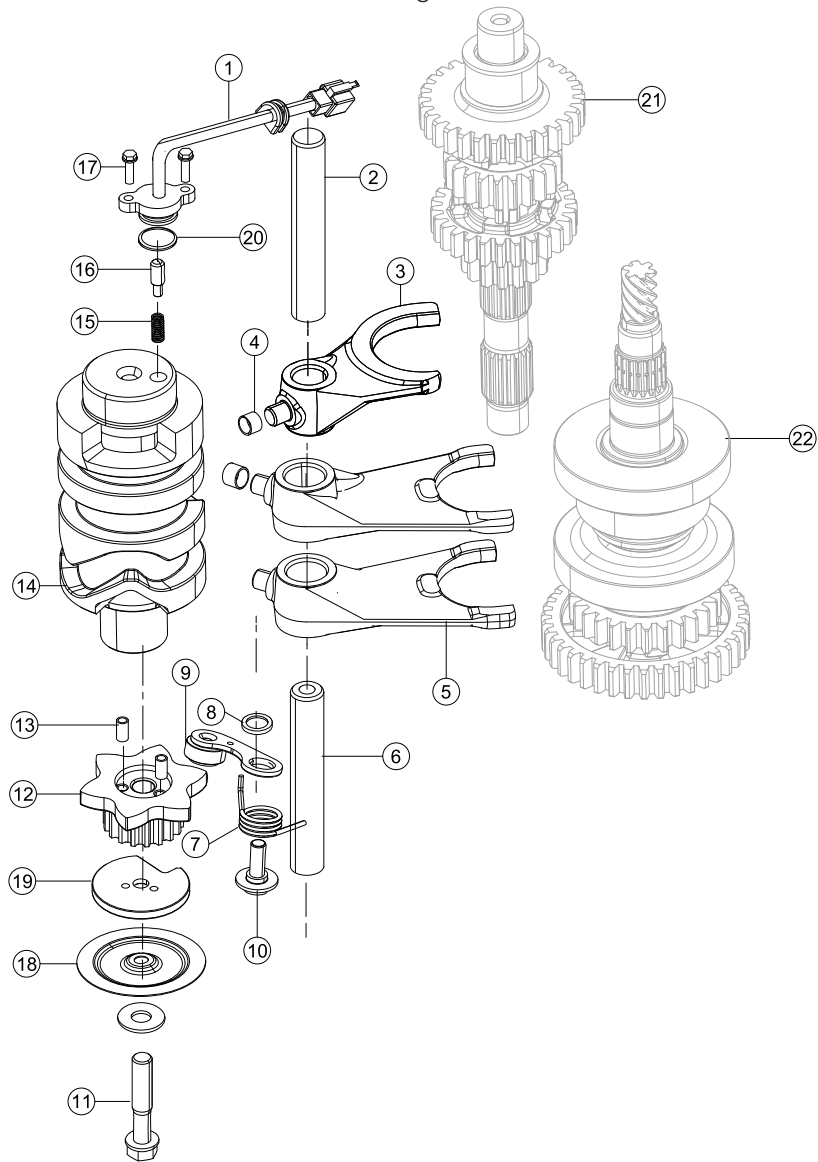

GEAR SHIFTER MECHANISM

Figure 6

GEAR SHIFTER MECHANISM

REF NO.	PART NO.	DESCRIPTION	Q/VH	MODEL**	VARIANT*	REF NO.	PART NO.	DESCRIPTION	Q/VH	MODEL**	VARIANT*
1	G2060040	Switch Assy Gear Position	1	A	A						
2	N2080520	Pin Shift Fork	1	A	A						
3	G3080200	Fork Gear Shift High Speed	1	A	A						
4	N2081570	Spacer Roller Gear Shift Fork Pin	2	A	A						
5	G3080170	Fork Gear Shift Low Speed	2	A	A						
6	G3080210	Pin Fork Shift Low Speed	1	A	A						
7	G4080740	Spring Gear Shift Cam Stopper	1	A	A						
8	G3200240	Shim 6 X 12 X 1	1	A	A						
9	G4080730	Stopper Comp Gearshift	1	A	A						
10	M1080830	Bolt Gear Shift Cam Stopper	1	A	A						
11	M1200470	Hex Flange Bolt M6X30 Retainer Mtg	1	A	A						
12	G3080070	Index Star	1	A	A						
13	G2082380	Pin Index Star	2	A	A						
14	G3080190	Cam Gear Shift	1	A	A						
15	U6080430	Spring Neutral Switch	1	A	A						
16	U6080440	Switch Contact Gear Position	1	A	A						
17	M1200530	Hex Flange Bolt M6X20 Retainer Switch Mtg	2	A	A						
18	G2082350	Retainer Arm Reverse	1	A	A						
19	G2082370	Plate Stopper Reverse	1	A	A						
20	G2200550	O Ring Neutral Switch	1	A	A						
21	G4080670	Counter shaft Assy 4S	1	4S	A						
22	G4080680	Drive Shaft Assy 4S	1	A	A						
23	G4322710	Kit Gear Shifting	1	A	A						

** A - Common 2 & 4 Stroke models , 4S - Only 4 Stroke

31 * A - All Variants, P - Petrol ES, L - LPG, C - CNG, LSM - LPG Single Mode, EXP - Export Only