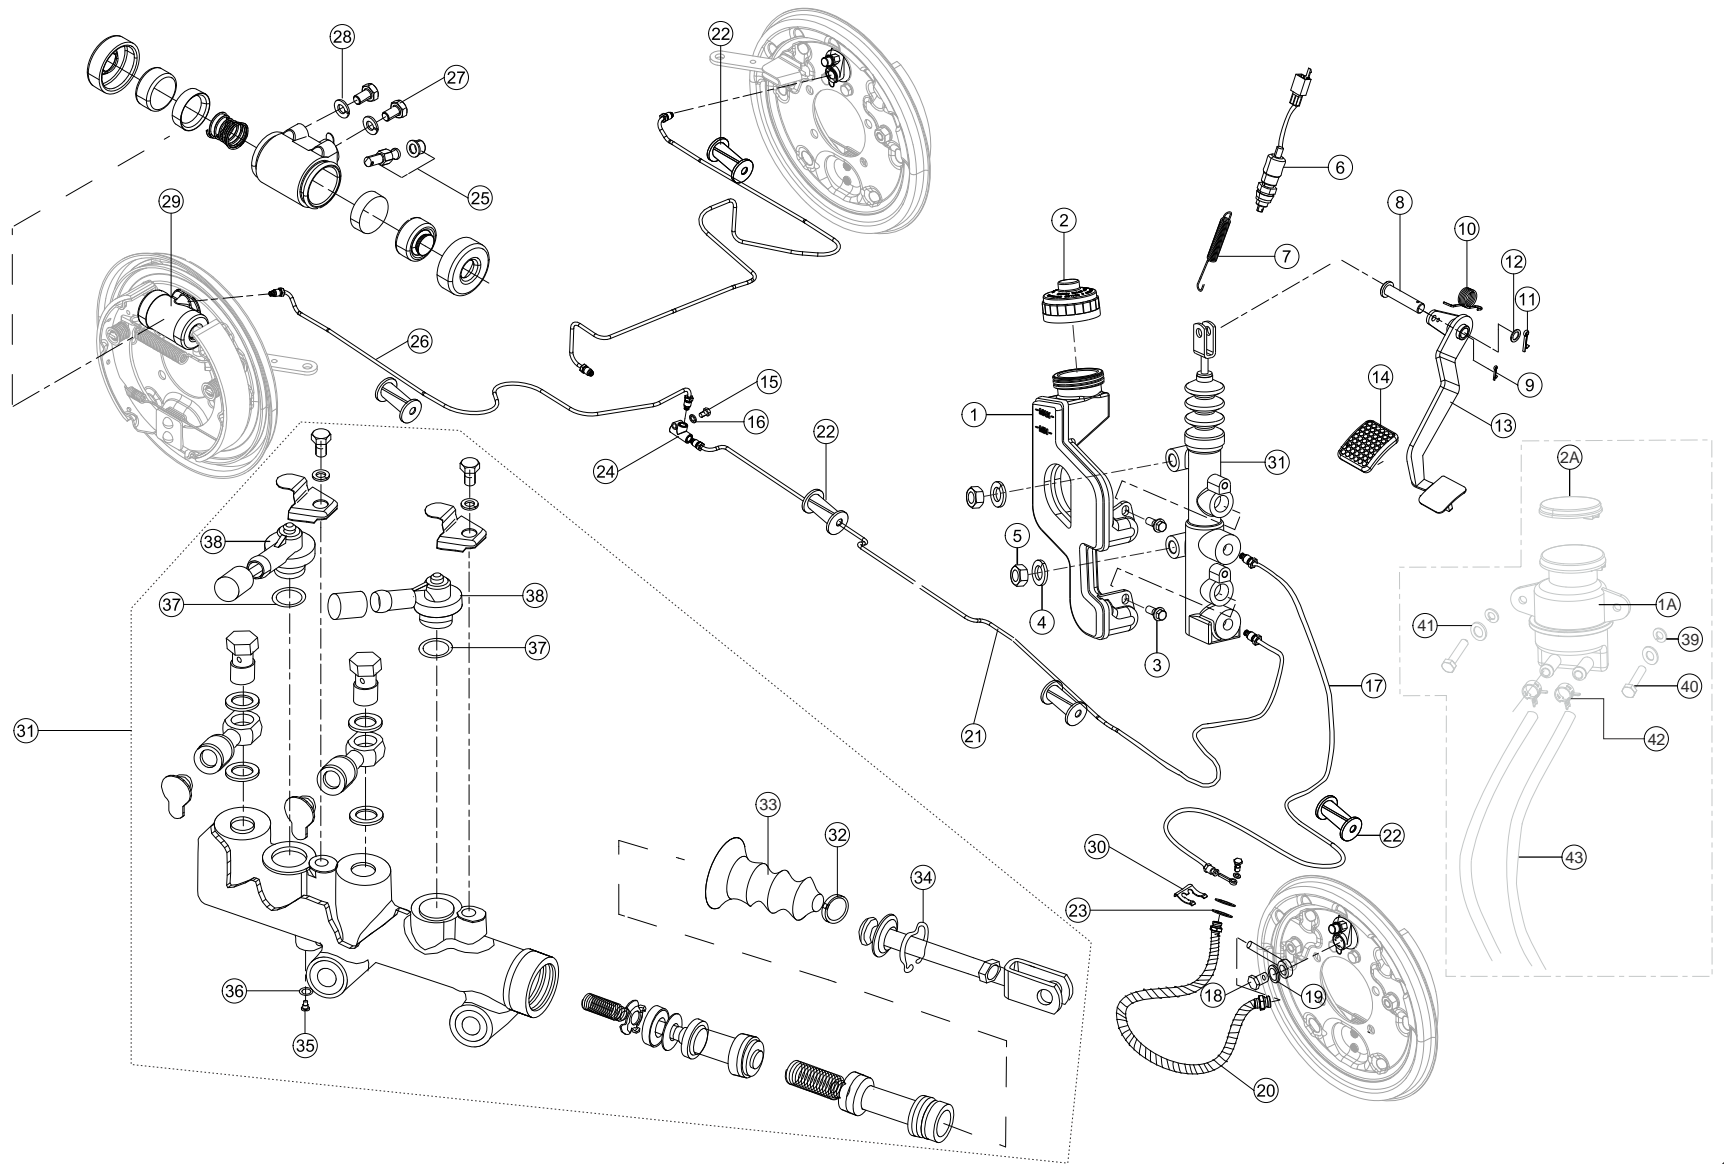

HYDRAULIC BRAKE SYSTEM

Figure 21

HYDRAULIC BRAKE SYSTEM

REF NO.	PART NO.	DESCRIPTION	Q/VH	MODEL**	VARIANT*	REF NO.	PART NO.	DESCRIPTION	Q/VH	MODEL**	VARIANT*
1	G4110290	Reservoir Assy (Modified)	1	A	A	24	G21101903	Way Union	1	A	A
1A	G2110060	Brake Fluid Reservoir Assy - Old	1	A	A	25	G2111280	Breather Screw With Cap	3	A	A
2	G4110310	Cap Assy, Reservoir (Modified)	1	A	A	26	G2111570	Bundy Tube Assy Rear Lh, Rh	2	A	A
3	N3200220	Hex FI Bolt M6X1.25X16	2	A	A	27	N3200250	Hex Screw M6X10 Wheel Cylinder Mtg	2	A	A
4	0330328	Wave Spring Washer M10 Znb	2	A	A	28	P1200050	Wave Spring Washer M6 Wheel Cylinder Mtg	2	A	A
5	P1200240	Hex Nut M10 8 Zng	2	A	A	29	G2110220	Wheel Cylinder Assy	1	A	A
6	G2160250	Brake Light Switch	1	A	A	30	G2111580	Clip Flexible Hose	1	A	A
7	G2160340	Spring Brake Switch	1	A	A	31	G4110260	Master Cyl Assy	1	A	A
8	G2111610	Pin Master Cylinder	1	A	A	32	G5320540	Clip Dist Bellow	1	A	A
9	0330048	Split Pin 2.0X20 Pin TMC	1	A	A	33	G5320550	Dust Bellow TMC Push Rod	1	A	A
10	G3120240	Torsion Spring Brake	1	A	A	34	G5320070	Circlip Lock Push Road TMC	1	A	A
11	0330028	Split Pin 3.2X25 Brake Pedal Mtg Pin	1	A	A	35	G5320350	Stop Pin Air Leak Screw	1	A	A
12	0335698	Punched Washer 14.5X22X1.6 Znb	1	A	A	36	G5320090	O Ring Stop Screw	1	A	A
13	G3120200	Brake Pedal Comp	1	A	A	37	G5320060	O Ring Adopter TMC	2	A	A
14	G5121730	Pad Brake Pedal	1	A	A	38	G5320030	Adopter TMC	2	A	A
15	0331838	Hex Screw M6X25 4.6 Znb 3 Way Union	1	A	A	39	330308	Wave Spring Washer M5	2	A	A
16	P1200050	Wave Spring Washer M6 3 Way Union	1	A	A	40	G5200340	Punched Washer 5.5 X 12 X 1	2	A	A
17	G3110050	Bundy Tube Assy Front	1	A	A	41	G5200290	Hex Screw M5X20 Reservoir	2	A	A
18	G2110420	Banjo Bolt	1	A	A	42	G2110130	Clamp Hose Reservoir	4	A	A
19	7100310	Packing Banjo Bolt Front	2	A	A	43	G2110120	Hose Brake Oil	2	A	A
20	G2111720	Flexible Hose Front	1	A	A	44	G4110190	Master Cyl Sub Assy (Ni)	1	A	A
21	G2111550	Bundy Assy Center	1	A	A						
22	G2111500	Packing Bundy Tube (Rubber Grommet)	5	A	A						
23	0335024	Shim Oiled For Flexible Hose Cowl Joint	2	A	A						

** A - Common 2 & 4 Stroke models , 4S - Only 4 Stroke

69 * A - All Variants, P - Petrol ES, L - LPG, C - CNG, LSM - LPG Single Mode, EXP - Export Only