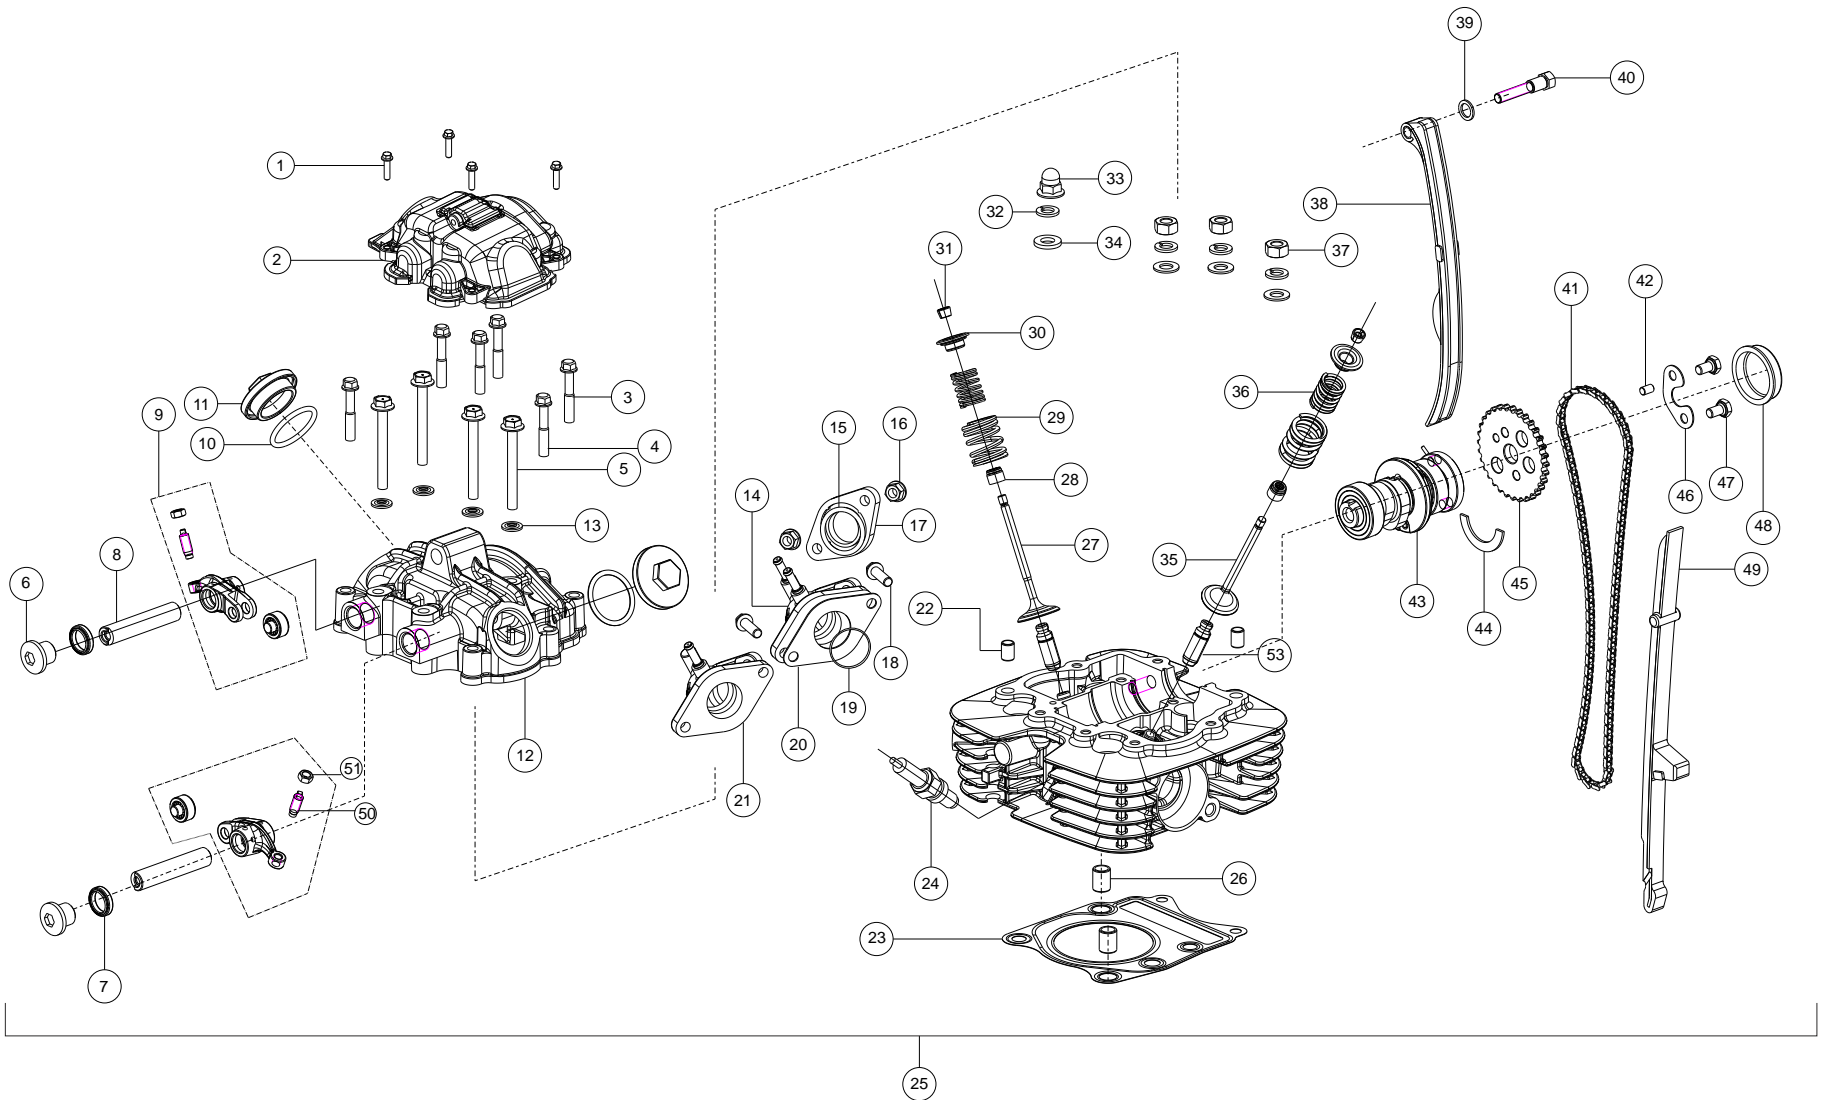

CYLINDER HEAD ASSEMBLY

Figure 4

CYLINDER HEAD ASSEMBLY

REF NO.	PART NO.	DESCRIPTION	Q/VH	MODEL**	VARIANT*	REF NO.	PART NO.	DESCRIPTION	Q/VH	MODEL**	VARIANT*
1	N2200500	Hex Flange Bolt M6X25	4	4S	A	24	G4011180	Spark Plug 4S	1	4S	A
2	G4180040	Cowl Comp , Top Air Cooling	1	4S	A	25	G4010100	Cylinder Head Assy NP. 049	1	4S	A
3	M1200600	Hex Flange Bolt M6X45	2	4S	A	26	S1200270	Tabular Dowel Cy Head & Block	4	4S	A
4	M1200590	Hex Flange Bolt M6X35	4	4S	A	27	M7010270	Valve Intake	1	4S	A
5	G4200050	Hex Flange Bolt M6X122	2	4S	A	28	N4011100	Seal Valve Stem Oil	2	4S	A
6	M1010540	Plug Rocker Shaft	2	4S	A	29	M1010570	Spring Valve Inner	2	4S	A
7	M1080420	Gasket Breather Plug	2	4S	A	30	N2011040	Retainer Valve Spring	2	4S	A
8	M7010850	Shaft Rocker Arm	2	4S	A	31	S1010320	Cotter Valve	4	4S	A
9	M7010780	Rocker Arm Assy	2	4S	A	32	M1200060	Punched Washer 8.5X18X2.3 Cy Head	3	4S	A
10	M1010390	O-Ring 29.5X3	2	4S	A	33	M1200050	Domed Nut With Flange M8 Cy.Head	1	4S	A
11	R1011010	Cap Inspection Hole	2	4S	A	34	M1010360	Gasket Cyl Head Nut (Copper Washer)	1	4S	A
12	M7010830	Cover Cylinder Head	1	4S	A	35	M7010280	Valve Exhaust	1	4S	A
13	M1010350	Gasket Cyl Head Cover Bolt Copper Washer	4	4S	A	36	M1010580	Spring Valve Outer	2	4S	A
14	G4040680	Pipe Intake Comp Exp. (Ni)	1	4S	EXP	37	G3200210	Hex Nut M8-1.25 Cy.Head	3	4S	A
15	G2200550	O Ring Neutral Switch	1	4S	A	38	G4010050	Tensioner Cam chain	1	4S	A
16	M1200900	Hex Flange Nut M6	2	4S	A	39	N2010960	Washer Cam Chain Tensioner	1	4S	A
17	G4040440	Insulator Pad	1	4S	A	40	G4010040	Stud Bolt Cyl Head	4	4S	A
18	M1200530	Hex Flange Bolt M6X20 Intake	5	4S	A	41	G4010140	Cam Chain	1	4S	A
19	R1040430	O Ring Pipe Intake	1	4S	A	42	M1010490	Pin Sprocket Knock	1	4S	A
20	G4040460	Gasket Pipe Intake	1	4S	A	43	G4010130	Cam Shaft Comp (RP) BSIII	1	4S	A
21	G4040570	Pipe Intake Comp LPG	1	4S	L/LSM	43A	G4011530	Cam Shaft Comp (HP) BSIV	1	4S	A
21A	G4040340	Pipe Intake Comp P/CNG	1	4S	P/C	44	M7010840	C-Ring Camshaft	1	4S	A
22	S1200270	Tabular Dowel Cy Head & Block	2	4S	A	45	M1010210	Sprocket Camshaft 32T	1	4S	A
23	M7010210	Gasket Cylinder Head	1	4S	A	46	M1080500	Washer Sprocket	1	4S	A

** A - Common 2 & 4 Stroke models , 4S - Only 4 Stroke

25 * A - All Variants, P - Petrol ES, L - LPG, C - CNG, LSM - LPG Single Mode, EXP - Export Only