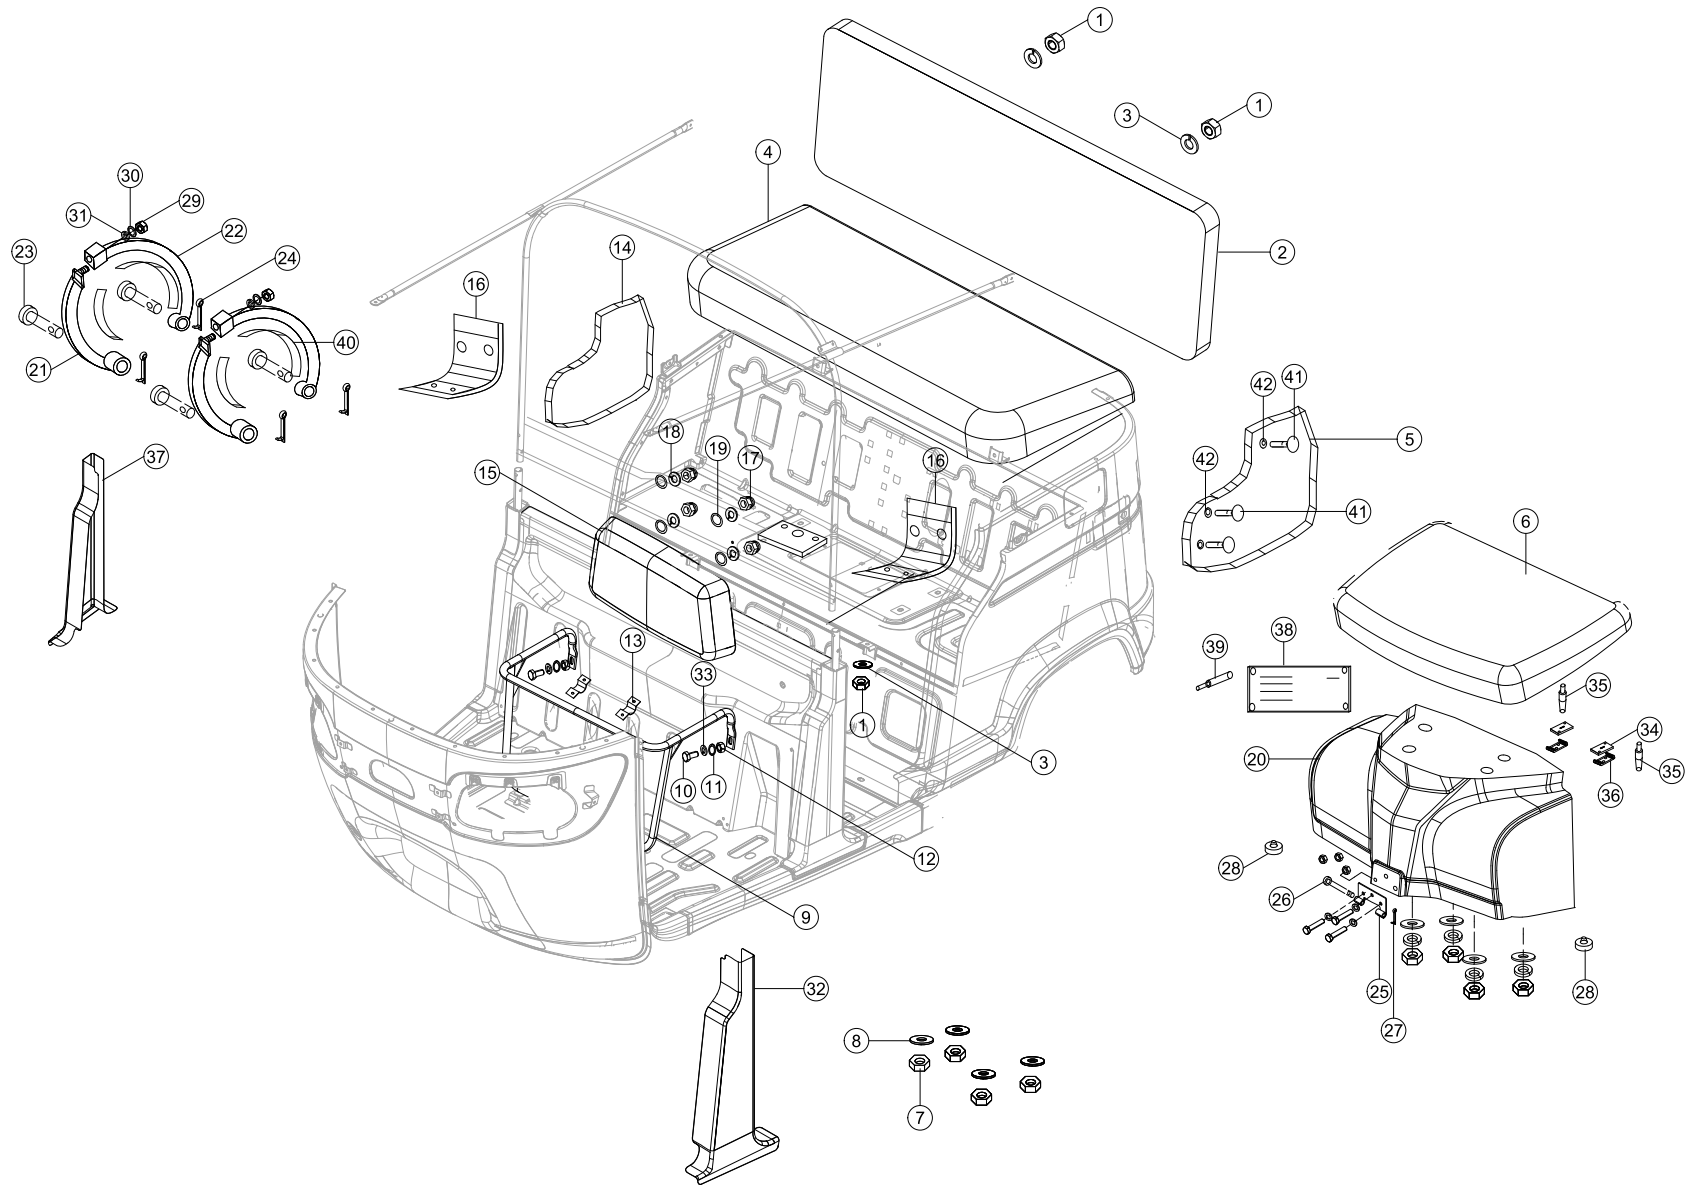

SEAT ASSEMBLY

Figure 25

SEAT ASSEMBLY

REF NO.	PART NO.	DESCRIPTION	Q/VH	MODEL**	VARIANT*	REF NO.	PART NO.	DESCRIPTION	Q/VH	MODEL**	VARIANT*
1	P1200060	Hex Nut M6 Zng Passenger Seat Mtg	5	A	A	21B	G4120490	Strap Front LPG / CNG (Ni) New	2	A	L/C
2	G31304400D	Backrest Assy Passenger Black	1	A	A	22	G5122960	Strap Rear LPG	2	A	L
3	P1200050	Wave Spring Washer M6 Zng Passenger Seat Mtg	5	A	A	22A	G5122880	Strap Rear CNG (Ni)	2	A	C
4	G51300200D	Seat Assy Passenger Black	1	A	A	23	G5200090	Pin 10 X 50 Strap LPG Tank New	4	A	L
5	G52210390D	Side Cover L Passenger Seat Black	1	A	A	23A	G5200080	Pin 10 X 95 Strap CNG Tank Mtg old	4	A	C
6	G4130040	Seat Base Assy Driver Black	1	A	P	24	330028	Split Pin	1	A	L/C
6A	G4130050	Seat Base Assy Driver Black LPG / CNG	1	A	L/C	25	G5122220	Hinge Cover LPG/CNG	1	A	L/C
7	G5200320	Hex Nut M5 Driver Seat Base	4	A	A	26	G5200100	Pin 10 X 120 Hinge Cover LPG/CNG	1	A	L/C
8	N3200120	Punched Washer 6.5X13X1.0 Driver Seat Base	4	A	A	27	0330028	Split Pin Mtg Cover LPG/CNG	1	A	L/C
9	G5230630	Frame Comp Seat Driver New	1	A	P	28	G5222050	Cushion Cover LPG/CNG	3	A	L/C
10	G5200380	Hex Screw M8X 20 Driver Seat Frame Mtg	2	A	P	29	G5200410	Hex Nut M10 X 1.5	2	A	L/C
11	G5200280	Punched Washer Driver Seat Frame Mtg	2	A	P	30	G5200310	Punched Washer 10.5 X18X1.6	2	A	L/C
12	G5200330	Hex Nut M8 Driver Seat Frame Mtg	2	A	P	31	G5110200	Spring Washer A10	2	A	L/C
13	G3130280	Clamp Driver Seat Mtg	2	A	P	32	G5120149	Panel LH B Pillar	1	A	A
14	G52210490D	Side Cover R Passenger Seat Black	1	A	A	33	G5110210	Wave Spring Washer M8 Driver Seat Frame Mtg	2	A	A
15	G4300200	Backrest Driver Black	1	A	A	34	G5123660	Grommet Cover LPG/CNG	2	A	L/C
16	G5222779	Seat Base Middle Reinforcement	2	A	A	35	G5123670	Guide Cover LPG/CNG (Pin Locator Seat)	2	A	L/C
17	G5200220	Domed Nut M6 Driver Back Rest	4	A	A	36	G5222750	Support Brkt Cover-CNG/LPG	2	A	L/C
18	P1200050	Wave Spring Washer M6 Zng Driver Back Rest Mtg	4	A	A	37	G5120169	Panel RH B Pillar	1	A	A
19	N3200120	Punched Washer Driver Back Rest Mtg	4	A	A	38	G5210020	Compliance Plate CNG	1	A	L
20	G52214500D	Cover CNG /LPG Black	1	A	L/C	38A	G5210010	Compliance Plate LPG (Ni)	1	A	C
20A	G5222850	Cover CNG 33 ltr (Ni)	1	A	C	39	G5200160	Rivet Compliance Plate	4	A	L/C
21	G5122950	Strap Front LPG	2	A	L	40	G5123180	Rubber Ring Cylinder CNG	2	A	C
21A	G5122870	Strap Front CNG (Ni)	2	A	C	40A	G5123170	Rubber Ring Cylinder LPG (Ni)	2	A	L

** A - Common 2 & 4 Stroke models , 4S - Only 4 Stroke

81 * A - All Variants, P - Petrol ES, L - LPG, C - CNG, LSM - LPG Single Mode, EXP - Export Only