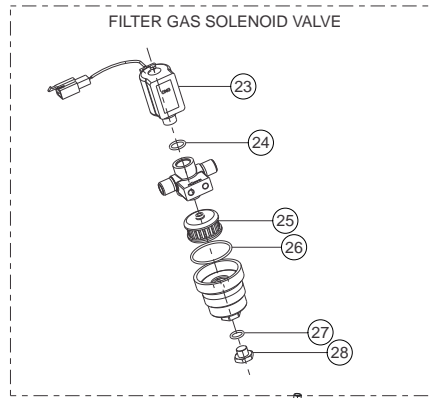

CNG FUEL SYSTEM 28 & 33 LTR (4S)

Figure 28

CNG FUEL SYSTEM

REF NO.	PART NO.	DESCRIPTION	Q/VH	MODEL**	VARIANT*	REF NO.	PART NO.	DESCRIPTION	Q/VH	MODEL**	VARIANT*
1	G5141530	Hex Screw M6X12 (Stage Reducer Cover Mtg) (V)	4	4S	C	25	G5141790	Paper Filter Solenoid Cng (V)	1	4S	C
2	G5141590	Breather Assy-1	1	4S	C	26	G5141800	O Ring Bowl Cng Solenoid (V)	1	4S	C
3	G5141430	Spring 2nd Stage Diaphragm (V)	1	4S	C	27	G5140780	O Ring Drain Plug Solenoid (V)	1	4S	C
4	G5141300	Small Diaphragm 2nd Stage (V)	1	4S	C	28	G5141770	Drain Bolt Solenoid Filter (V)	1	4S	C
5	G5321170	O Ring Flow Adjusting Screw (V)	1	4S	C	29	G5141270	Pressure Gauge With Sensor (V)	1	4S	C
6	G5141510	Lock Nut Flow Adjusting Screw (V)	1	4S	C	30	G5141050	Copper Washer Mtg Pressure Gauge (V)	1	4S	C
7	G5320990	Flow Adjusting Screw (V)	1	4S	C	31	G5141150	Dust Plug (V)	1	4S	C
8	G5141480	O Ring Outlet Tube Joint (V)	1	4S	C	32	G5141130	O Ring Filler Dust Plug (V)	2	4S	C
9	G5141470	O Ring Outlet Tube Stem (V)	1	4S	C	33	G5321180	Retainer First Reducer (V)	1	4S	C
10	G5141350	Nut M5 Reducer Cover Mtg (V)	8	4S	C	34	G5141240	O Ring Cap Brass Filter Tube (V)	1	4S	C
11	G5141400	Washer (V)	1	4S	C	35	G5141220	Nylon Washer (V)	1	4S	C
12	G5320980	Retainer Spring (V)	1	4S	C	36	G5320970	Filter First Reducer (V)	1	4S	C
13	G5320940	Lock Nut Idling Screw (V)	1	4S	C	37	G5141180	Spring Filler Valve Retainer (V)	1	4S	C
14	G5141450	O Ring Idling Screw (V)	1	4S	C	38	G5141160	Sealing Washer (V)	1	4S	C
15	G5321000	Spring Second Reducer (V)	1	4S	C	39	G5141170	O Ring Filler Valve Retainer Joint (V)	1	4S	C
16	G5141540	Lock Nut Inlet Tube (V)	1	4S	C	40	G5141200	Micro Switch (V)	1	4S	C
17	G5141440	Copper Washer Inlet Cng (V)	1	4S	C	41	G5141210	Philips Head Screw M3X20 (V)	2	4S	C
18	G5141370	Lever 1st Stage Diaphragm (V)	1	4S	C	42	G5141120	O Ring Cylinder Piston (V)	2	4S	C
19	G5141290	Diaphragm Sub Assy 1st Stage (V)	1	4S	C	43	G5141110	Spring Relief Valve (V)	1	4S	C
20	G5141330	Spring Washer M5 Reducer Cover Mtg (V)	8	4S	C	44	G5141100	O Ring Red Piston Cylinder (V)	1	4S	C
21	G5141340	Hex Screw M5X16 Reducer Cover Mtg (V)	8	4S	C	45	G5141090	O Ring Connector (V)	1	4S	C
22	G5141600	Breather Assy-2	1	4S	C	46	G5141080	Coupling Screw (V)	1	4S	C
23	G4321740	1st Stage Cover Mini Rid, Reducer Lp (V)	1	4S	C	47	G5141060	Copper Washer Mtg Connector (V)	1	4S	C
24	G5141820	O Ring Plunger (V)	1	4S	C	48	G5141070	Lock Nut (V)	1	4S	C

** A - Common 2 & 4 Stroke models , 4S - Only 4 Stroke

89 * A - All Variants, P - Petrol ES, L - LPG, C - CNG, LSM - LPG Single Mode, EXP - Export Only