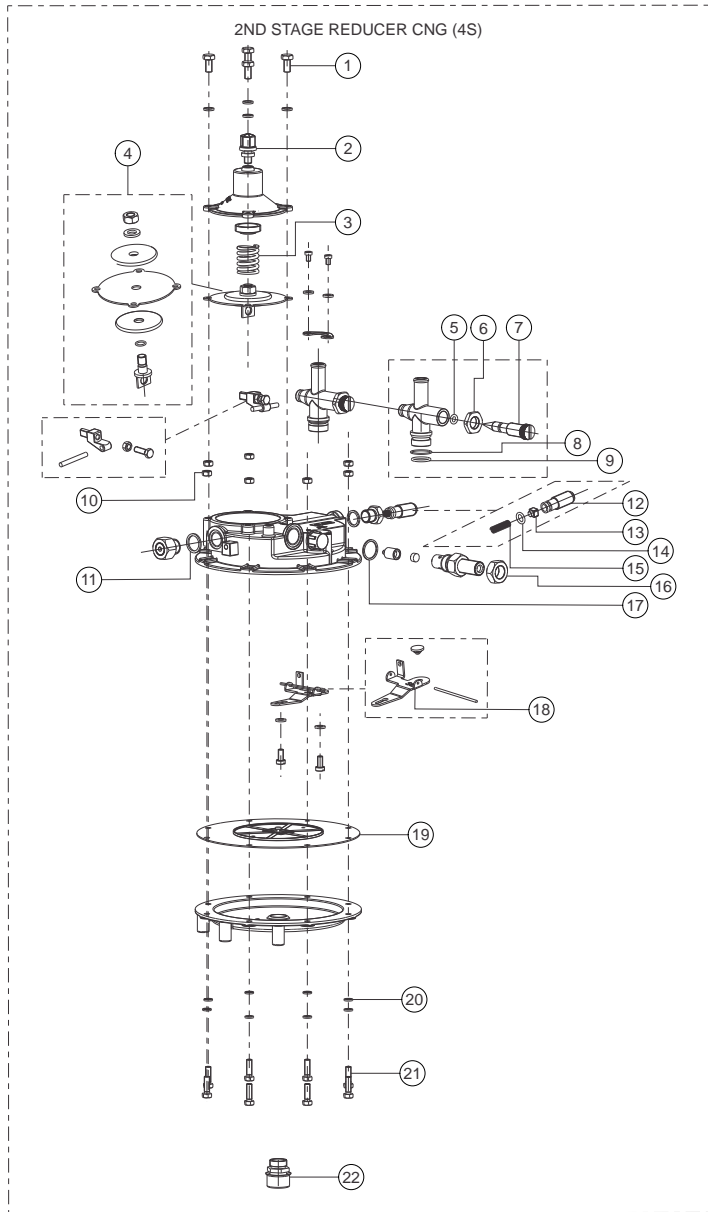

CNG FUEL SYSTEM 28 & 33 LTR (4S)

Figure 28

CNG FUEL SYSTEM

REF NO.	PART NO.	DESCRIPTION	Q/VH	MODEL**	VARIANT*	REF NO.	PART NO.	DESCRIPTION	Q/VH	MODEL**	VARIANT*
49	G4140100	2nd Stage CNG Reducer BSIII	1	4S	C						
49A	G4140930	2nd Stage CNG Reducer BSIV	1	4S	C						
50	G5141630	Clip For Low Pressure Hose	1	4S	C						
51	G4040610	Mixer Body CNG BSIII	1	4S	C						
51A	G4041350	Mixer Body BSIV	1	4S	L						
52	G5140500	Filter Gas Solenoid Valve	1	4S	C						
53	G5140530	Flexible Hose Assy 2 (245 Mm) (V)	1	4S	C						
54	G4140580	Flexible Hose Assy 1(1400 Mm) (V) 28 Ltr	1	4S	C						
55	G4140560	Flexible Hose Assy 1(1530 Mm) (V) 33 Ltr	1	4S	C						
55	G5140450	First Stage Reduction Unit	1	4S	C						
56	G5140600	Tube Vent CNG (V) 28 Ltr	1	4S	C						
56A	G4140480	Tube Vent CNG (V) 33 Ltr	1	4S	C						
57	G5141980	Cylinder Assy CNG (28 Ltr)	1	4S	C						
57A	G4140530	Cylinder Assy CNG (33 Ltr)	1	4S	C						
58	G4140820	Input Hose CNG BSIV 175mm	1	4S	C						
58A	G5142060	Input Hose CNG BSIII 170 mm	1	4S	C						
58B	G4140390	Input hose CNG BSIII 135 mm	1	4S	C						
59	G4160200	4S Wiring Harness CNG Cylinder	1	4S	C						

** A - Common 2 & 4 Stroke models , 4S - Only 4 Stroke

91 * A - All Variants, P - Petrol ES, L - LPG, C - CNG, LSM - LPG Single Mode, EXP - Export Only