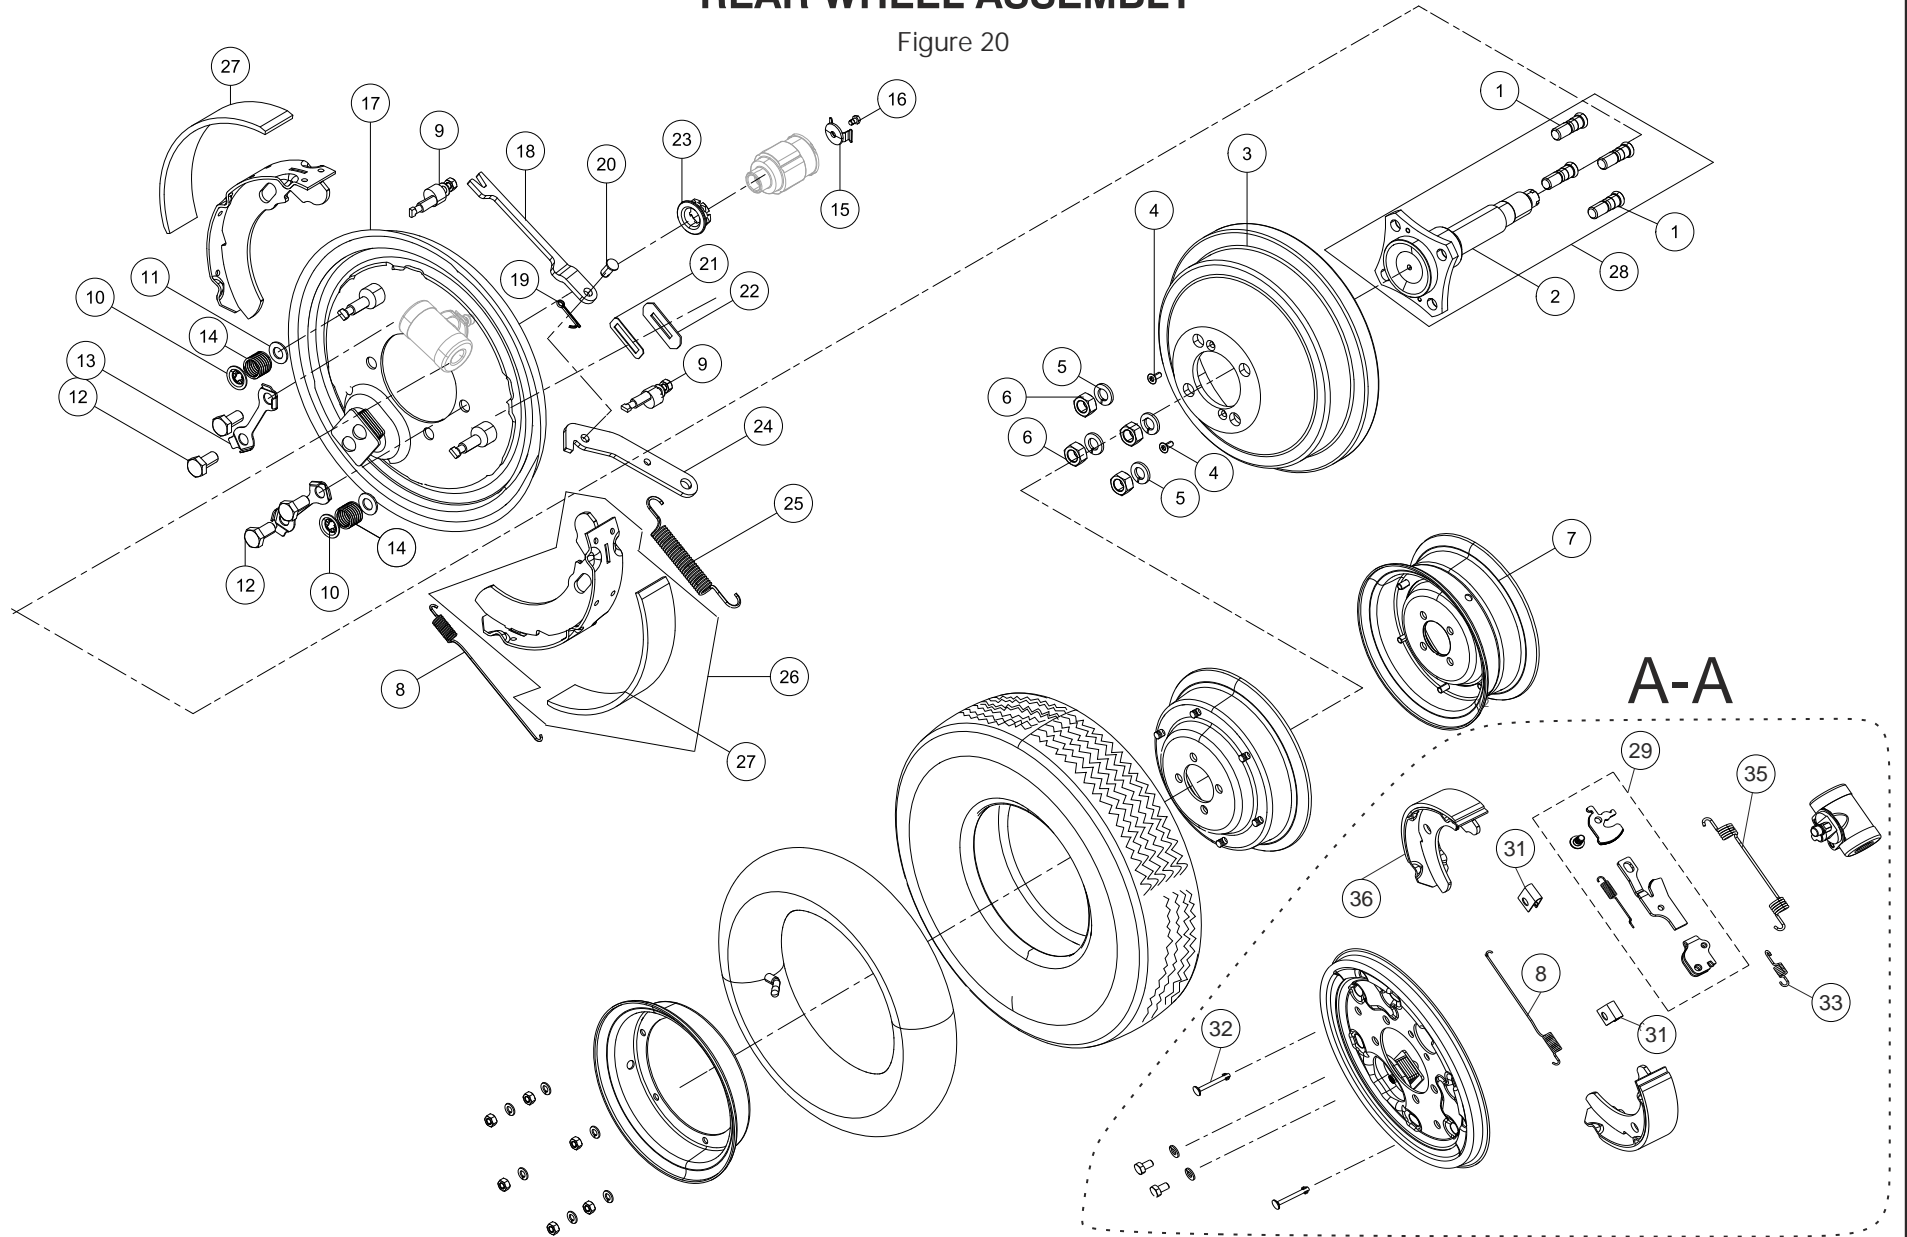

REAR WHEEL ASSEMBLY

Figure 20

REAR WHEEL ASSEMBLY

REF NO.	PART NO.	DESCRIPTION	Q/VH	MODEL**	VARIANT*	REF NO.	PART NO.	DESCRIPTION	Q/VH	MODEL**	VARIANT*
1	G2110570	Bolt Axle	4	A	A	24	G2110910	Lever Parking Brake Manual	2	A	A
2	G2110530	Axle Rear	1	A	A	24A	G4110270	Lever Parking Brake AA (Ni)	2	A	A
3	G2110390	Brake Drum	2	A	A	25	G2111860	Spring Brake Shoe Return Top Old	2	A	A
4	G2200460	Csk Screw M4X10	2	A	A	26	G2110320	Brake Shoe Comp	4	A	A
5	G5110200	Spring Washer Bolt Axle	12	A	A	27	G2111340	Liner Brake Shoe	4	A	A
6	G5200410	Hex Nut M10 X 1.5 Bolt Axle	12	A	A	28	G2110440	Axle Comp Rear	1	A	A
7	G2111090	Rim Assy	3	A	A	29	G4110030	Brake Adjuster Assy LH AA	1	A	A
8	G2110330	Spring Brake Shoe Return Bottom	2	A	A	30	G4110040	Brake Adjuster Assy RH & Front AA (Ni)	2	A	A
9	G5320610	Locating Pin (Brake Cam)	4	A	A	31	G4110110	Clip AA	6	A	A
10	G2110360	Lock Washer Brake Shoe	4	A	A	32	G4110120	Pin Brake AA	6	A	A
11	G5200490	Punched Washer 8.5 Spring Brake Shoe	4	A	A	33	G4110160	Strut Return Spring LH AA	1	A	A
12	420477700	Hex Screw M8X16 8.8 (Bolt Back Plate)	8	A	A	34	G4110150	Strut Return Spring RH & Front AA	2	A	A
13	G2110370	Lock Plate	4	A	A	35	G4110100	Spring Brake Shoe Return Top AA	3	A	A
14	G2110350	Spring Shoe Holding	4	A	A	36	G4110140	Brake Shoe Comp AA	6	A	A
15	G2080540	Lock Plate Muff Cup Engine Side	2	A	A						
16	420454700	Hex Screw M8X20 Lock Plate Muff Cup Engine	2	A	A						
17	G2111180	Back Plate RH	1	A	A						
17A	G2110210	Back Plate LH	1	A	A						
18	G2110920	Strut Comp Parking Brake	2	A	A						
19	0331580	Split Pin Strut Parking Brake	2	A	A						
20	G5110080	Pin Parking Brake	2	A	A						
21	G2111170	Plate, Parking Brake	2	A	A						
22	G2111190	Packing Parking Brake	2	A	A						
23	G52001180	Hex Flange U Nut Axle	2	A	A						

** A - Common 2 & 4 Stroke models , 4S - Only 4 Stroke

67 * A - All Variants, P - Petrol ES, L - LPG, C - CNG, LSM - LPG Single Mode, EXP - Export Only