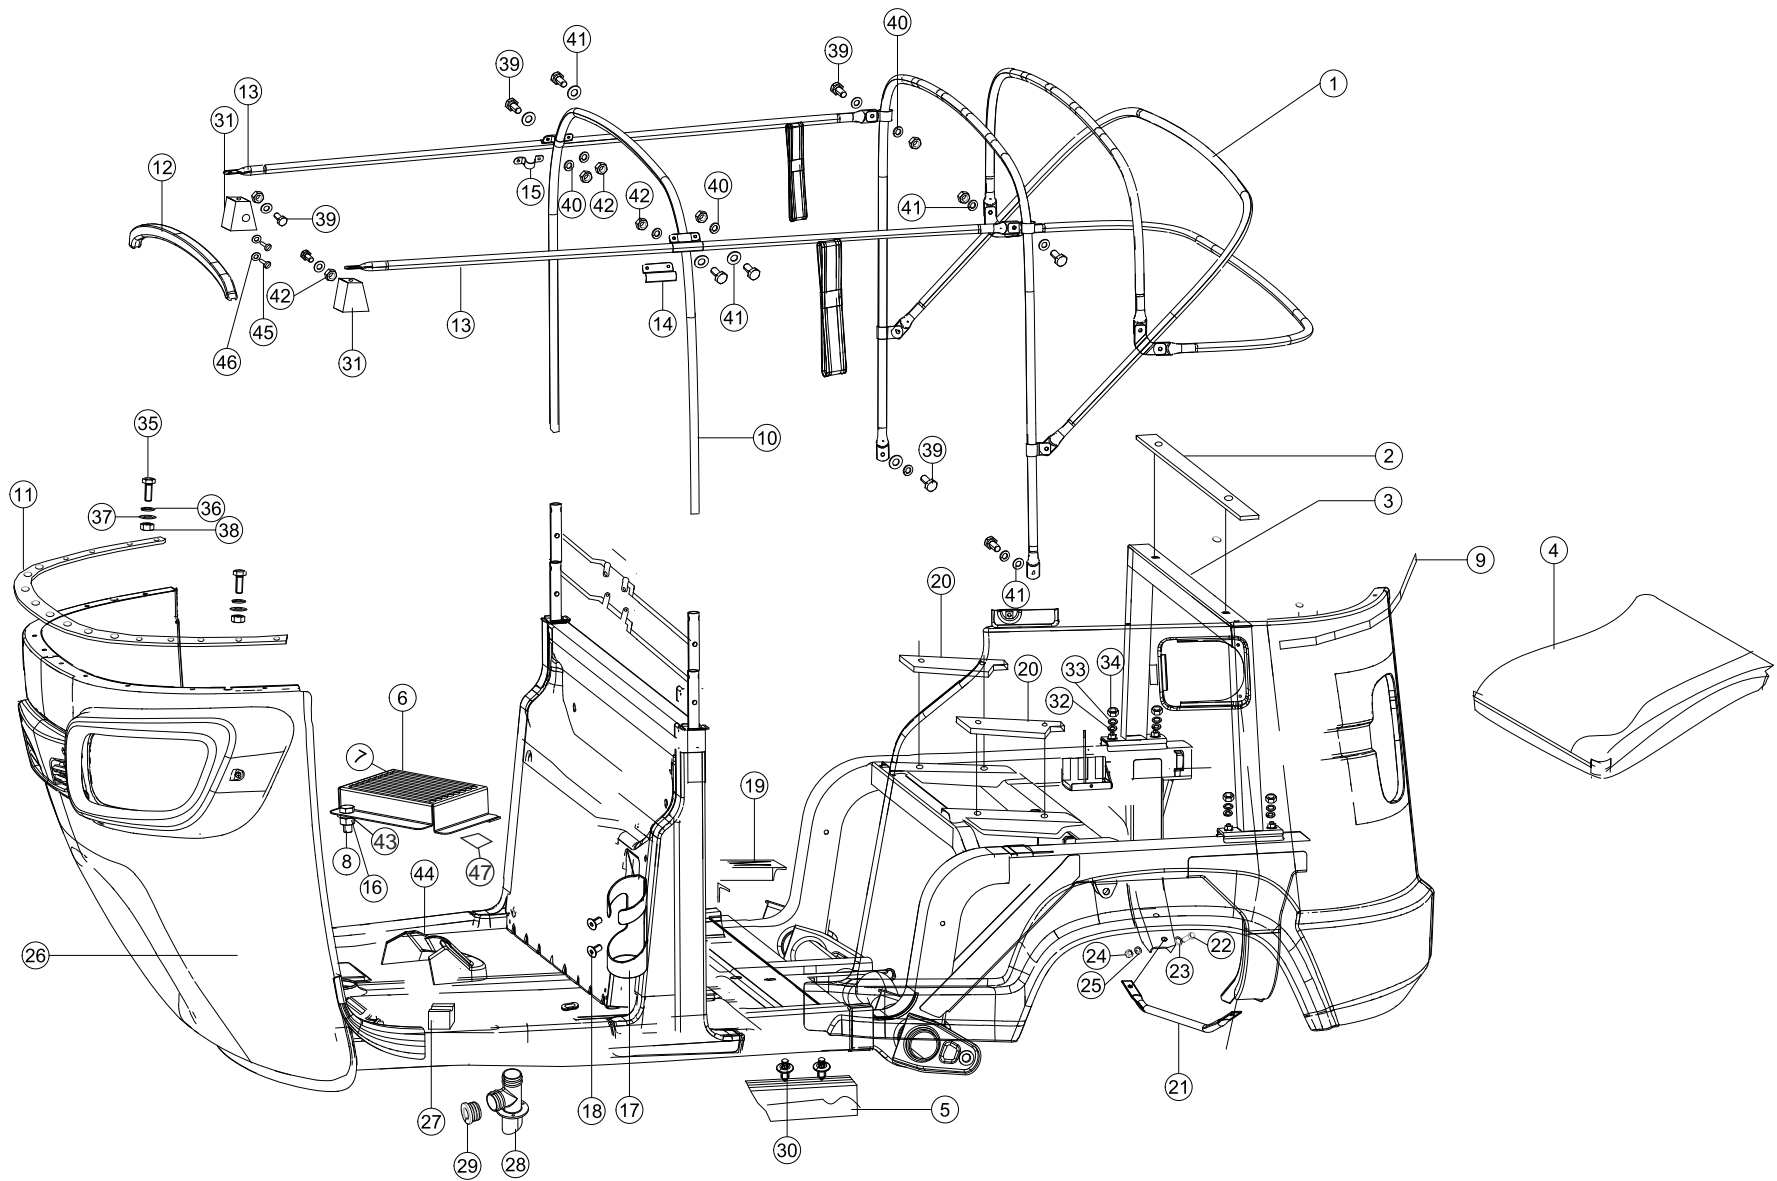

CHASSIS & SOFT TOP ASSEMBLY

Figure 22

CHASSIS & SOFT TOP ASSEMBLY

REF NO.	PART NO.	DESCRIPTION	Q/VH	MODEL**	VARIANT*	REF NO.	PART NO.	DESCRIPTION	Q/VH	MODEL**	VARIANT*
1	G5220920	Soft Top Comp Rear - C Pillar Assy	1	A	A	26	G41207198L	Chassis Assy LPG/CNG - Green BSIV 20/ 28ltr	1	A	L/C
2	G5122610	Packing Chassis Cabin	2	A	A	26A	G51239603D	Chassis Assy ES - Rikshaw Black	1	A	P
3	G5121870	Cross Member Camp Cabin Support Rr	1	A	A	26B	G41216093D	Chassis Assy CNG - Black BSIV 33 ltr	1	A	L/C
4	G52225007H	Canvas Soft Top -Brown	1	A	A	27	G5122640	Stopper Hand Start	1	A	A
5	G5230310	Grommet Sill Level Lh	1	A	A	28	G5123740	T Piece	1	A	L
6	G4110380	Rider Footrest Kit	1	A	A	29	G3160690	Grommet T Piece	1	A	L/C
7	G4110370	Rider Footrest	1	A	A	30	A128730	Button Assy Floor Mat	6	A	A
8	P1200170	Hex Screw M10X25 Foot Rest	1	A	A	31	G5230550	Side Block Soft Top LH/RH Plastic Mould	2	A	A
9	G5122510	Packing Soft Top Canvas	1	A	A	32	G5200400	Punched Washer cross Member Mtg	4	A	A
10	G5220910	Soft Top Front B Pillar Frame Assy	1	A	A	33	G5110210	M8 Spring Washer "Cross Member Mtg	4	A	A
11	G5120830	Sealing Cowl Windshield	1	A	A	34	G5200330	Hex Nut M8 Cross Member Mtg	4	A	A
12	G5122080	Wood Stick Middle Soft Top	1	A	A	35	420462700	Hex Screw M6X20 Wind Shield Mtg	10	A	A
13	G5220170	Side Tube LH , Rh	2	A	A	36	0330408	Wave Spring Washer	10	A	A
14	G5221250	Bkt Side Tube B Pillar	2	A	A	37	0335578	Plain Washer	10	A	A
15	G5221110	Bracket Cross Member B Pillar	2	A	A	38	420305700	Hex Nut M6 Two Sides Only	2	A	A
16	330328	Wave Spring Washer Foot Rest	1	A	L/C/LSM	39	0332275	Pan Head Screw	2	A	A
17	G5300050	Holder Water Bottle	1	A	A	40	0330408	Wave Spring Washer A,B, C Pillar Mtg	10	A	A
18	0332275	Screw - Crph M6X16 6.8 Znk	2	A	A	41	0335578	Plain Washer A,B, C Pillar Mtg	11	A	A
19	G5230360	Grommet Sill Level Rh	1	A	A	42	420305700	Hex Nut M6 Two Sides Only	8	A	A
20	G5120779	Packing Support Seat Base	2	A	A	43	K200160	Hex Nut M10 Foot Rest	1	A	A
21	G5123720	Link ,Rear Eng Cradle	1	A	A	44	G5230590	Head Tube Cover	1	A	A
22	R1200310	Hex Flange Screw M8X20 Link Rod Eng Mtg	2	A	A	45	8200120	Hex Screw M5X12 Side Block Mtg	4	A	A
23	G5200400	Punched Washer Link Rod Eng Mtg	2	A	A	46	335558	Plain Washer Side Block Mtg	4	A	A
24	G5110210	Wave Spring Washer M8 Link Rod Eng Mtg	2	A	A	47	N4221130	Pad Cushion Foot Rest	2	A	A
25	G5200330	Hex Nut M8 Link Rod Eng Mtg	2	A	A						

** A - Common 2 & 4 Stroke models , 4S - Only 4 Stroke

71 *A - All Variants, P - Petrol ES, L - LPG, C - CNG, LSM - LPG Single Mode, EXP - Export Only