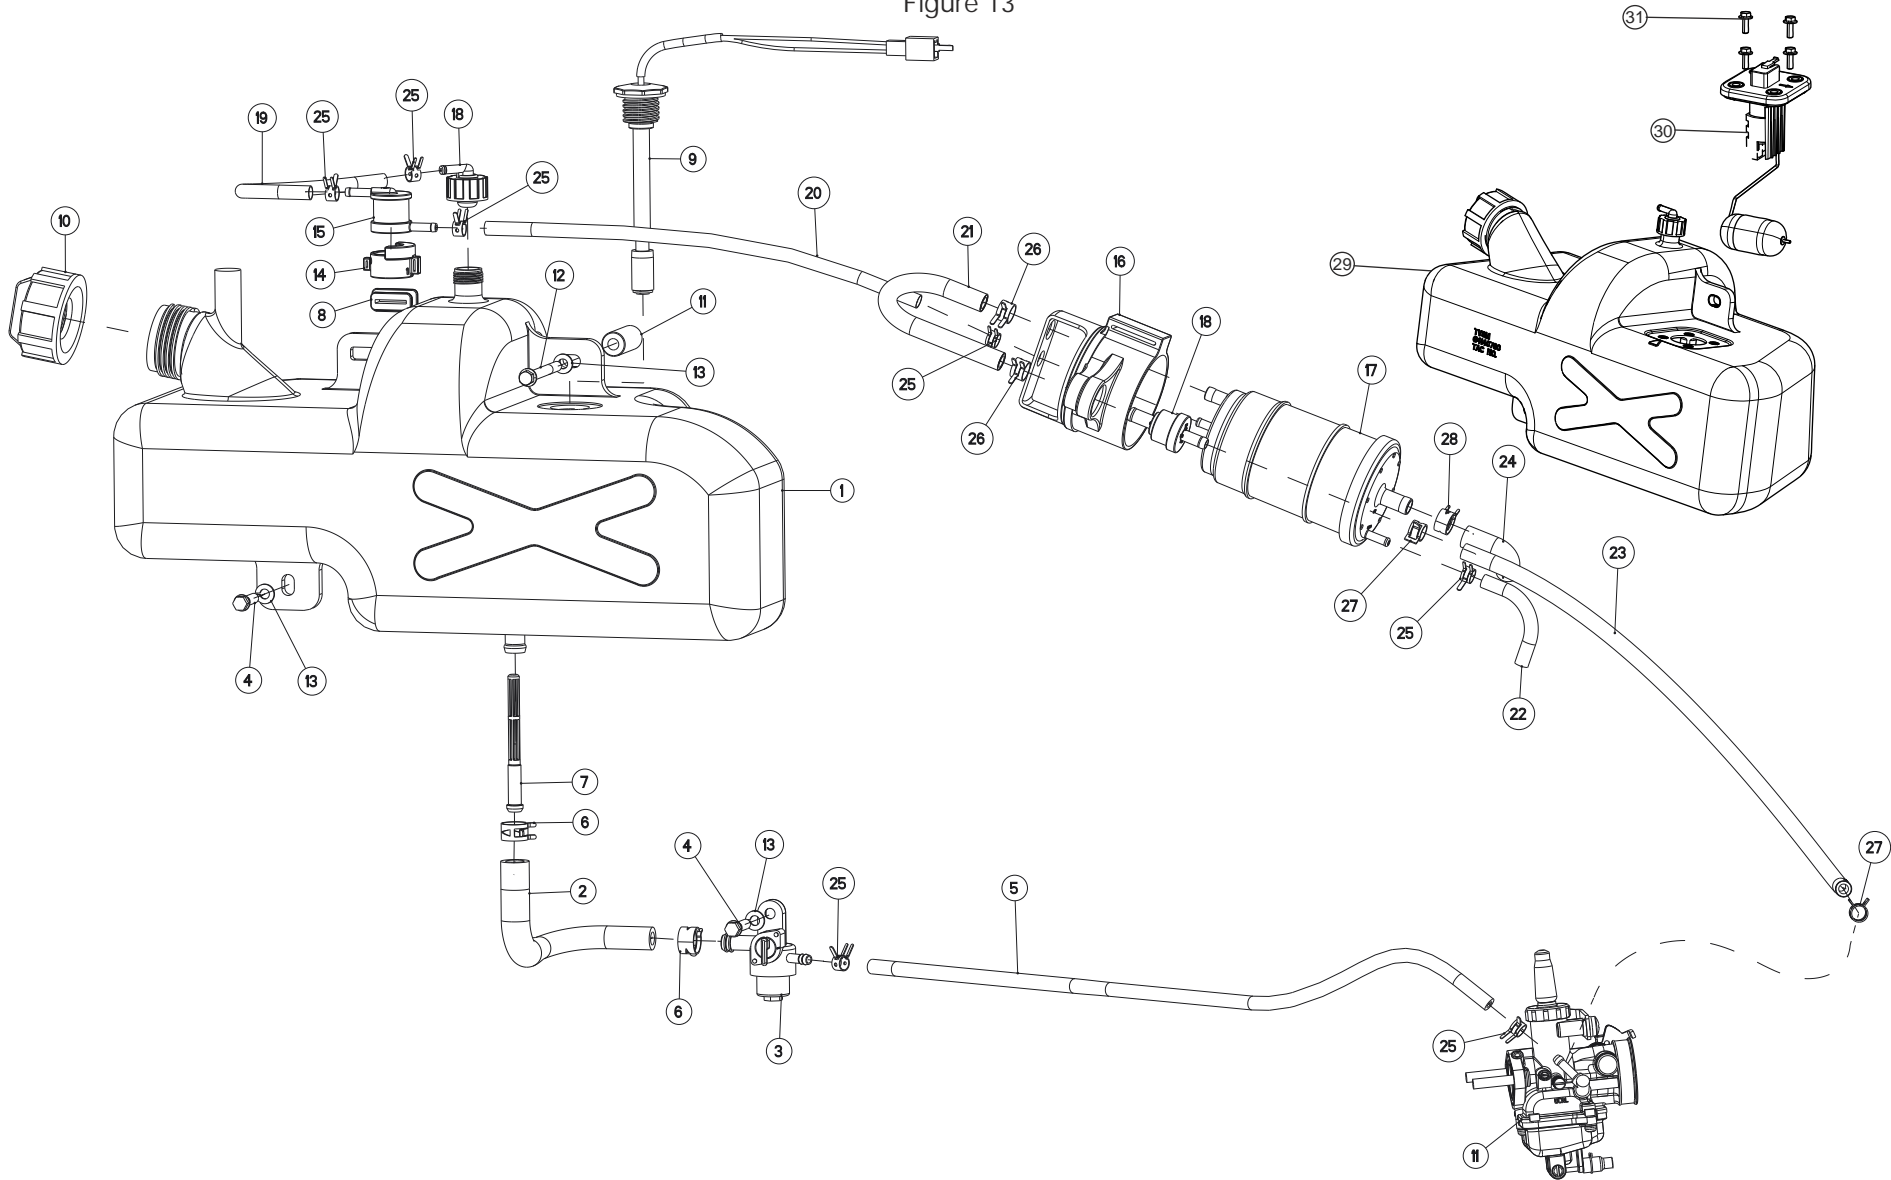

FUEL TANK & CANISTER SYSTEM - BSIV

Figure 13

FUEL TANK & CANISTER SYSTEM - BSIV

REF NO.	PART NO.	DESCRIPTION	Q/VH	MODEL**	VARIANT*	REF NO.	PART NO.	DESCRIPTION	Q/VH	MODEL**	VARIANT*
1	G4140630	Fuel Tank Assy - Fuel Warning Switch BSIV	1	4S	P	25	N8040370	Hose Clip Vacuum	7	4S	P
2	G5140070	Hose Fuel Tank Petrol 2S & 4S	1	4S	P	26	R1040460	Clamp Breather Hole	2	4S	P
3	G5140330	Fuel Cock Assy	1	4S	P	27	N4200130	Hose Clamp	2	4S	P
4	M1200510	Hex Flange Bolt M6X25	2	4S	P	28	R2040400	Hose Clip Dia 12.5	1	4S	P
5	G5140060	Hose Fuel Cock Petrol 2S & 4S	1	4S	P	29	G4140770	Fuel Tank Assy - Fuel Sender Unit BSIV	1	4S	P
6	K140820	Hose Clip	2	4S	P	30	G4161040	Fuel Sender Unit	1	4S	P
7	R1140410	Fuel Filter	1	4S	P	31	R1200380	Hx. Flange Bolt M5X14	4	4S	P
8	G5140380	Grommet Fuel Tank	1	4S	P						
9	G4160290	Fuel Warning Switch 8 Lits	1	4S	P						
10	G5140680	Cap Assy Fuel Tank 5ltr	1	4S	P						
11	G5140620	Bush, Fuel Tank 8 Ltr	1	4S	P						
12	R1200180	Hex Fl Bolt M6X60 Cr. Case L&R	1	4S	P						
13	P1200050	Wave Spring Washer 6.5	3	4S	P						
14	N9141990	Boot Roll Over Valve	1	4S	P						
15	N9141640	Roll Over Valve	1	4S	P						
16	G4140750	Boot Canister	1	4S	P						
17	N9141430	Canister Comp.	1	4S	P						
18	N9141630	Purge Valve	1	4S	P						
19	G4140670	Hose Tank To Roll Over Valve	1	4S	P						
20	G4140680	Hose Roll Over Valve Canister	1	4S	P						
21	G4140690	Hose Canister To Purge Valve	1	4S	P						
22	G4140710	Drain Hose Canister	1	4S	P						
23	G4140730	Hose Purge Valve	1	4S	P						
24	N9141650	Hose Air Inlet	1	4S	P						

** A - Common 2 & 4 Stroke models , 4S - Only 4 Stroke

49 * A - All Variants, P - Petrol ES, L - LPG, C - CNG, LSM - LPG Single Mode, EXP - Export Only