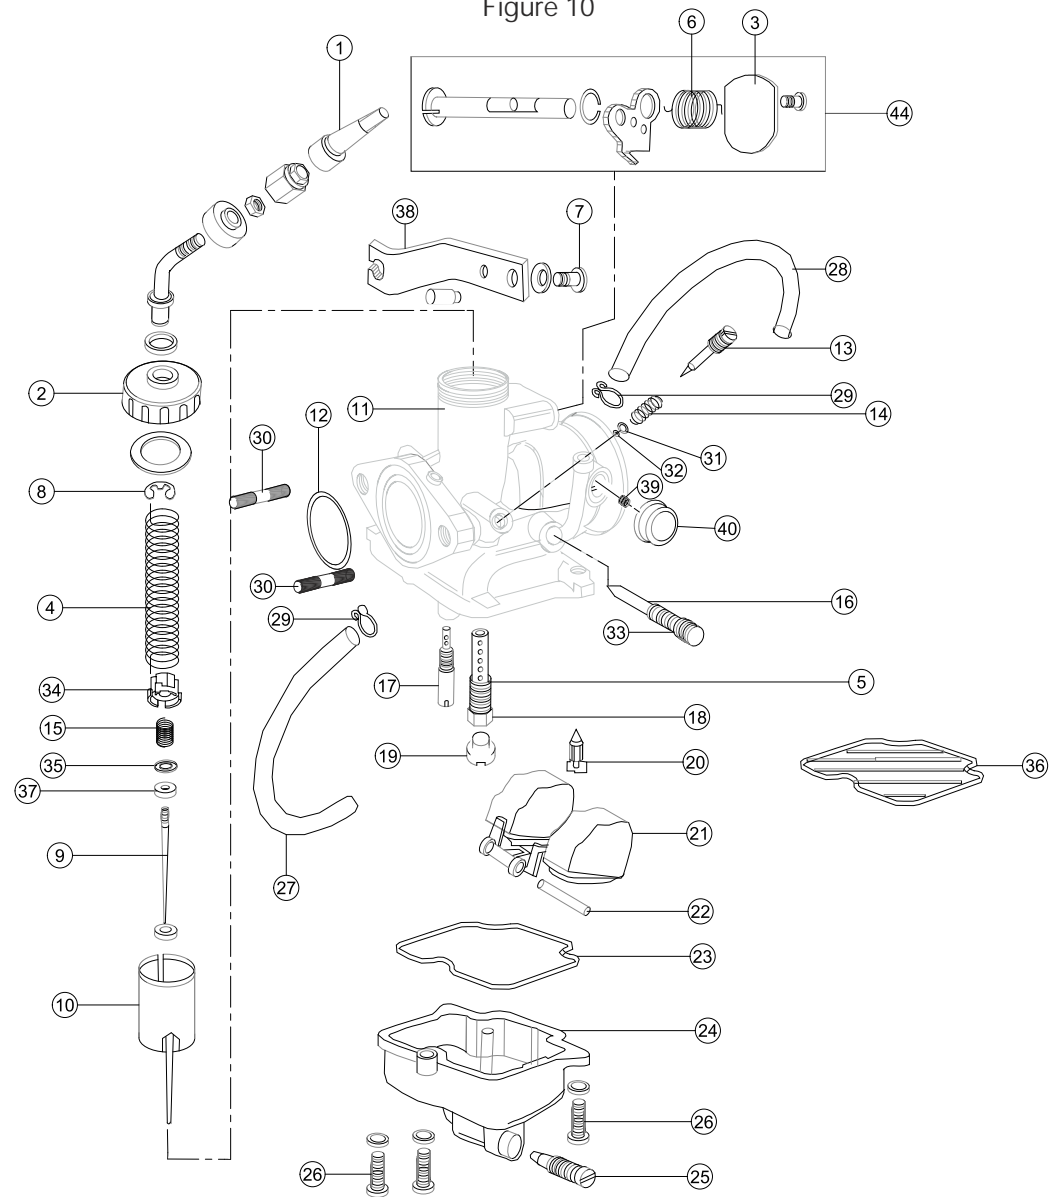

CARBURETOR ASSEMBLY

Figure 10

CARBURETOR ASSEMBLY

REF NO.	PART NO.	DESCRIPTION	Q/VH	MODEL**	VARIANT*	REF NO.	PART NO.	DESCRIPTION	Q/VH	MODEL**	VARIANT*
1	R1321670	Cap (Mixing Cap Assy)	1	A	A	17	K3320340	Pilot Jet BSIII RP	1	4S	P/L
2	G2320770	Mixing Cap Assy (Throttle)	1	A	A	17A	R1320400	Pilot Jet (Ni) BSIII RP	1	4S	C
3	G5320710	Choke Valve Assy	1	A	A	17B	K3320340	Pilot Jet BSIV HP (Ni)	1	4S	P/ L/C
4	G2320960	Spring Throttle	1	A	A	18	G2320790	Jet Holder	1	A	2A/4L/C
5	G2320810	Needle Jet BSIII RP	1	A	2L/4P	18A	N2320250	Jet Holder (Ni)	1	4S	P
5A	G4320110	Needle Jet (Ni) BSIII RP	1	A	2C/4L	19	G2320800	Main Jet	1	A	2L/4P
5B	G4320310	Needle Jet (Ni) BSIII RP	1	4S	C	19A	G4320100	Main Jet (Ni) BSIII RP & BSIV HP	1	4S	P
5C	R1320430	Needle Jet BSIV HP (Ni)	1	4S	P/L/C	19B	G4322560	Main Jet (Ni) BSIV HP	1	4S	L/C
6	G2320890	Spring Lever Return	1	A	A	19C	G5320480	Main Jet (Ni) BS III RP	1	A	2C/4C
7	N5320340	Screw Assy (Choke Lever)	1	A	A	20	K3320320	Needle Valve Assembly	1	A	A
8	N2320340	E-Ring, Jet Needle	1	A	A	21	N4320570	Float Assembly	1	A	A
9	N2320270	Jet Needle BSIII RP	1	4S	P	22	N2320510	Float Pin	1	A	A
9A	G4320120	Jet Needle BSIII RP	1	4S	L/C	23	G2320740	Seal (Ni)	1	A	A
9B	G4322570	Jet Needle BSIV HP	1	4S	L/C	24	G2320730	Float Body Assembly	1	A	A
9C	G4322640	Jet Needle BSIV HP	1	4S	P	25	N2320310	Drain Screw	1	A	A
10	G2320750	Piston Valve	1	A	2L/4P	26	K3320530	Float Body Fixing Screw	3	A	A
10A	G4320090	Piston Valve (Ni)	1	4S	L/C	27	K3320540	Hose Drain	1	A	A
10B	G4320300	Piston Valve (Ni)	1	4S	LSM	28	N5320230	Hose air Vent	1	A	A
11	---N.S.---	Mixing Body Assembly	1	A	A	29	N5320400	Hose Clip	2	A	A
12	N2320570	O-Ring, Mixing Body	1	A	A	30	K3320480	Stud	2	4S	A
13	G4320140	Air Screw	1	4S	A	31	N2320420	O Ring Air Screw	1	A	A
14	K3320510	Spring Air Adjuster	1	A	A	32	K3320500	E Washer Air Screw	1	A	A
15	N2320330	Spring, Jet Needle	1	A	A	33	K3320400	Spring Idling Adjuster Co	1	A	A
16	G2320820	Idling Adjuster Screw	1	A	A	33A	G2320960	Spring Idling Adjuster Co (Ni)	1	A	A

** A - Common 2 & 4 Stroke models , 4S - Only 4 Stroke

41 * A - All Variants, P - Petrol ES, L - LPG, C - CNG, LSM - LPG Single Mode, EXP - Export Only