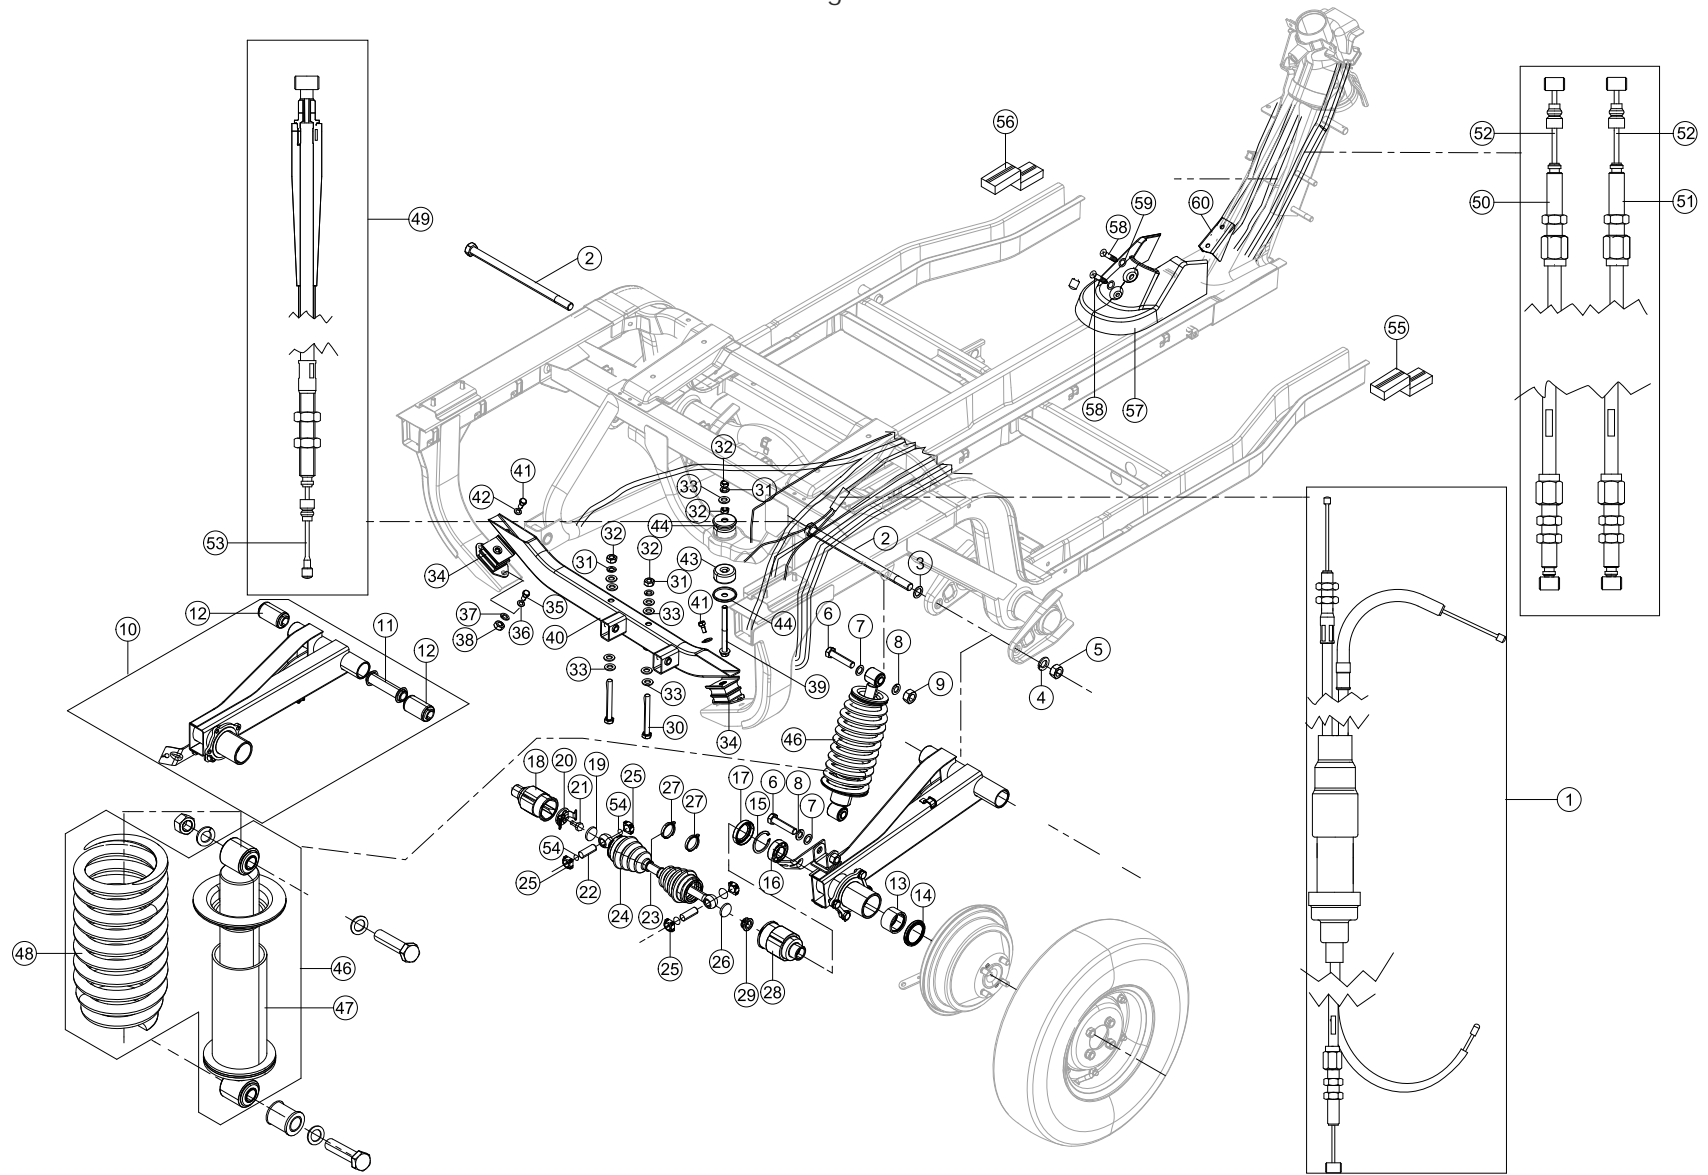

TRANSMISSION & CONTROLS UNITS

Figure 18

TRANSMISSION & CONTROLS UNITS

REF NO.	PART NO.	DESCRIPTION	Q/VH	MODEL**	VARIANT*	REF NO.	PART NO.	DESCRIPTION	Q/VH	MODEL**	VARIANT*
1	G4170020	Cable Throttle Assy With TPS	1	4S	A	22	G2080030	Pin Propeller Shaft	4	A	A
1A	G4170190	Cable Throttle Assy W/O TPS (Ni)	1	4S	A	23	G2080010	Propeller Shaft With Pin (Ni)	2	A	A
2	G2200160	Trailing Arm Bolt M14X245	2	A	A	24	G2081920	Bellow Propeller Shaft	4	A	A
3	0335698	Punched Washer 14.5X22 Trailing Arm Mtg	2	A	A	25	G2080040	Slider Block	8	A	A
4	G2200210	Spring Washer M14	2	A	A	26	G5080320	Buffer Wheel Side Propeller Shaft	2	A	A
5	G2200220	Hex Nut M14X2	2	A	A	27	G5080300	Clip Bellow Small End	4	A	A
6	G2200170	Hex Bolt M12X1.75X55 Shock Absorber Mtg	4	A	A	28	G2080080	Muff Cup Flange (Wheel Side)	2	A	A
7	420015700	Punched Washer Shock Absorber Mtg	4	A	A	29	G5200180	Hex FI U Nut M14 Muff Cup Wheel Side Mtg	2	A	A
8	A200190	Wave Spring Washer M12 Shock Absorber Mtg	4	A	A	30	0331298	Bolt Rear Engine Mtg	2	A	A
9	G2200470	Hex Nut M12X1.75 Shock Absorber Mtg Top	2	A	A	31	0330328	Wave Spring Washer M10 Rr & Fr Engine Mtg	2	A	A
10	G5320530	Trailing Arm Comp Rear Lh	1	A	A	32	P1200240	Hex Nut M10 8 Zng Rear & Front Engine Mtg	2	A	A
10A	G5320520	Trailing Arm Assy Rear Rh (Ni)	1	A	A	33	420008700	Punched Washer Rear Engine Mtg	8	A	A
11	G5090010	Spacer Assy	2	A	A	34	G2030230	Resilient Mounting	2	A	A
12	G2090060	Silent Block, Trailing Arm Rear	4	A	A	35	R1200310	Hex Flange Screw M8X20 Resilient Mtg	4	A	A
13	G2200680	Needle Bearing 35 X 43 X 2 Trailing Arm	2	A	A	36	G5200400	Punched Washer 8.5 X 20 X 2 Resilient Mtg	4	A	A
14	G5200560	Dust Seal Needle Bearing	2	A	A	37	G5110210	Wave Spring Washer M8 Zng Resilient Mtg	6	A	A
14A	G5200570	Dust Seal Needle Bearing Field Updation (Ni)	1	A	A	38	G5200330	Hex Nut M8 Resilient Mounting	4	A	A
15	K200060	Circlip 42X1.75 N Is:3075 Int	2	A	A	39	G2200810	Hex FI Bolt M10X1.25 Front Eng Mtg	1	A	A
16	G2200440	Ball Bearing 20X42X12	2	A	A	40	G5122450	Cross Member Engine Mtg	1	A	A
17	G5200550	Dust Seal Ball Bearing	1	A	A	41	420477700	Hex Screw M8X16 8.8 Cross Member Mtg	2	A	A
18	G2081250	Muff Cup Engine	2	A	A	42	G5200400	Punched Washer Cross Member Mtg	2	A	A
19	G2080050	Buffer Engine Side Propeller Shaft	2	A	A	43	G2180260	Damper Engine Mtg Front	2	A	A
20	G2080540	Lock Plate Comp Muff Cup Eng Mtg	2	A	A	44	G2180270	Cup Engine Mtg Damper	2	A	A
21	420454700	Hex Screw M8X20 Muff Cup Eng Mtg	2	A	A	45	G4170010	Choke Cable Assy 4S New (Ni)	1	A	A

** A - Common 2 & 4 Stroke models , 4S - Only 4 Stroke

61 * A - All Variants, P - Petrol ES, L - LPG, C - CNG, LSM - LPG Single Mode, EXP - Export Only