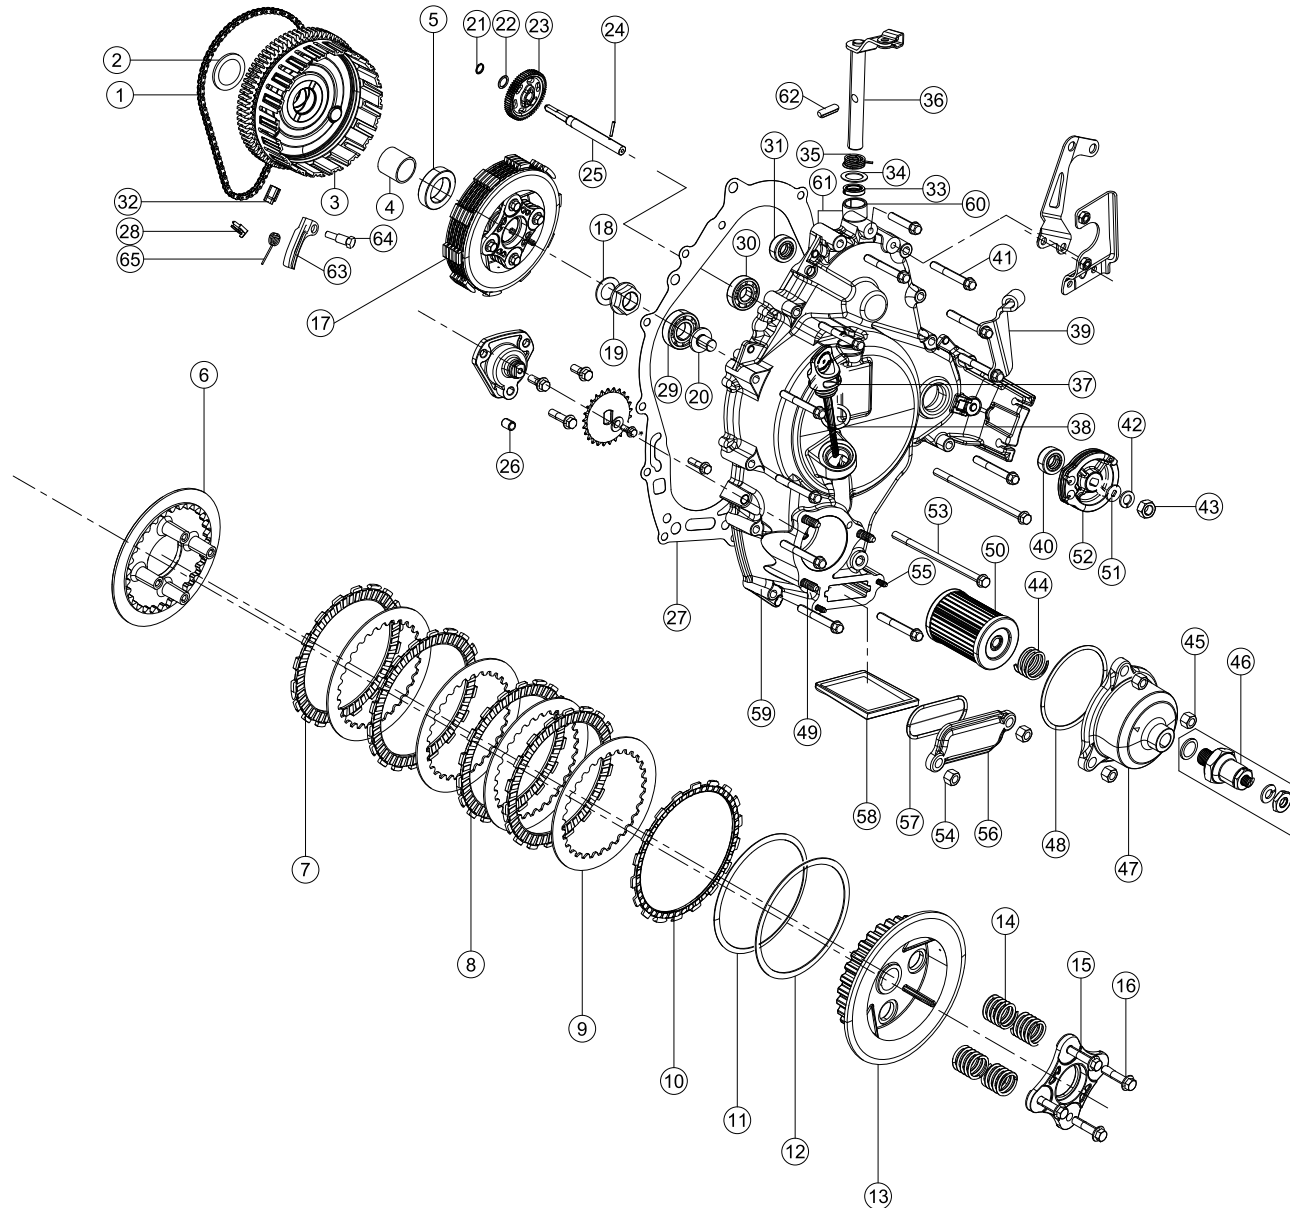

COVER CLUTCH ASSEMBLY

Figure 2

COVER CLUTCH ASSEMBLY

REF NO.	PART NO.	DESCRIPTION	Q/VH	MODEL**	VARIANT*	REF NO.	PART NO.	DESCRIPTION	Q/VH	MODEL**	VARIANT*
1	G4080150	Roller Chain 86 Link Oil Pump Drive	1	4S	A	25	G3080270	Shaft Gear Shift	1	A	A
2	G2200530	Shim 20X32X1.5 Clutch	1	A	A	26	0074010	Dowel Pin	4	A	A
3	G4070500	Gear Assy Primary Driven	1	4S	A	27	G4030080	Gasket Cover Crank Case-R	1	4S	A
4	G3070050	Spacer Clutch	1	A	A	28	G4080200	Guide, Slack Side Roller Chain	1	4S	A
5	G4070240	Spacer Clutch 8 Mm Shim	1	4S	A	29	M1200380	Ball Bearing 15X32X39 C3 6002 Clutch	1	A	A
6	G4070320	Disc Pressure Clutch Mc	1	4S	A	30	N2200400	Ball Bearing 12X28X8	1	A	A
7	G4070280	Plate Clutch Drive - Type C	1	4S	A	31	G4200080	Oil Seal Gear Shift Shaft	1	A	A
8	G4070270	Plate Clutch Drive - Type A	3	4S	A	32	G4080210	Guide, Tight Side Roller Chain old	1	A	A
9	G4070340	Plate Clutch Driven	4	4S	A	33	G4200100	Oil seal 18*12*4 (Clutch Release Rod)	1	A	A
10	G4070290	Plate Clutch Drive - Type B	1	4S	A	34	N3200070	Punched Washer 14.5 Clutch Release Rod	1	A	A
11	G4070300	Spring Clutch Judder - 4S	1	4S	A	35	G3070240	Spring Clutch Cable Return (old)	1	A	A
12	G4070310	Washer Clutch Judder - 4S	1	4S	A	35A	G4070740	Spring clutch cable (New) (Ni)	1	4S	A
13	G4070250	Hub Clutch Mc	1	4S	A	36	G3070220	Rod Comp Clutch Release (Old)	1	A	A
14	G4070330	Spring Clutch (New Spring 980 Nm)	4	4S	A	36A	G4070710	Rod clutch Cable (Ni)	1	4S	A
15	G4070260	Plate Clutch Release Mc	1	4S	A	37	G4080400	Gauge Oil Level Np.049	1	4S	A
16	N2200500	Hex Flange Bolt M6X25 Zng	4	4S	A	38	S1200860	O-Ring	1	4S	A
17	G4070010	Center Assy Clutch	1	4S	A	39	G3070250	Brkt Abutment Clutch (Old)	1	A	A
18	S1201050	Disc Spring	2	A	A	39A	G4070720	Brkt Clutch Cable (New)	1	4S	A
19	G3200070	Nut Clutch M16X1.25	1	A	A	40	N2081720	Oil Seal Gear Shift Shaft	1	A	A
20	G4070230	Pin Clutch Release	1	4S	A	41	N2200450	Hex FI Bolt - M6X50	15	A	A
21	M1200870	Circlip 12X1.0 N Is:3075 Ext	2	A	A	42	0330318	Wave Spring Washer M8 Gear Shifter Pulley	4	4S	A
22	M1200320	Punched Washer 12.5X17X1 Zng	1	A	A	43	0334548	Hex Nut M8 8 Gear Shifter Pulley	1	A	A
23	G3080260	Gear Shift Shaft	1	A	A	44	M1080620	Spring Oil Filter Cap	1	4S	A
24	G3080300	Pin Gear Shift	1	A	A	45	P1200060	Hex Nut M6 Zng Cover Oil Filter & Strainer Mtg	5	4S	A

** A - Common 2 & 4 Stroke models , 4S - Only 4 Stroke

19 * A - All Variants, P - Petrol ES, L - LPG, C - CNG, LSM - LPG Single Mode, EXP - Export Only