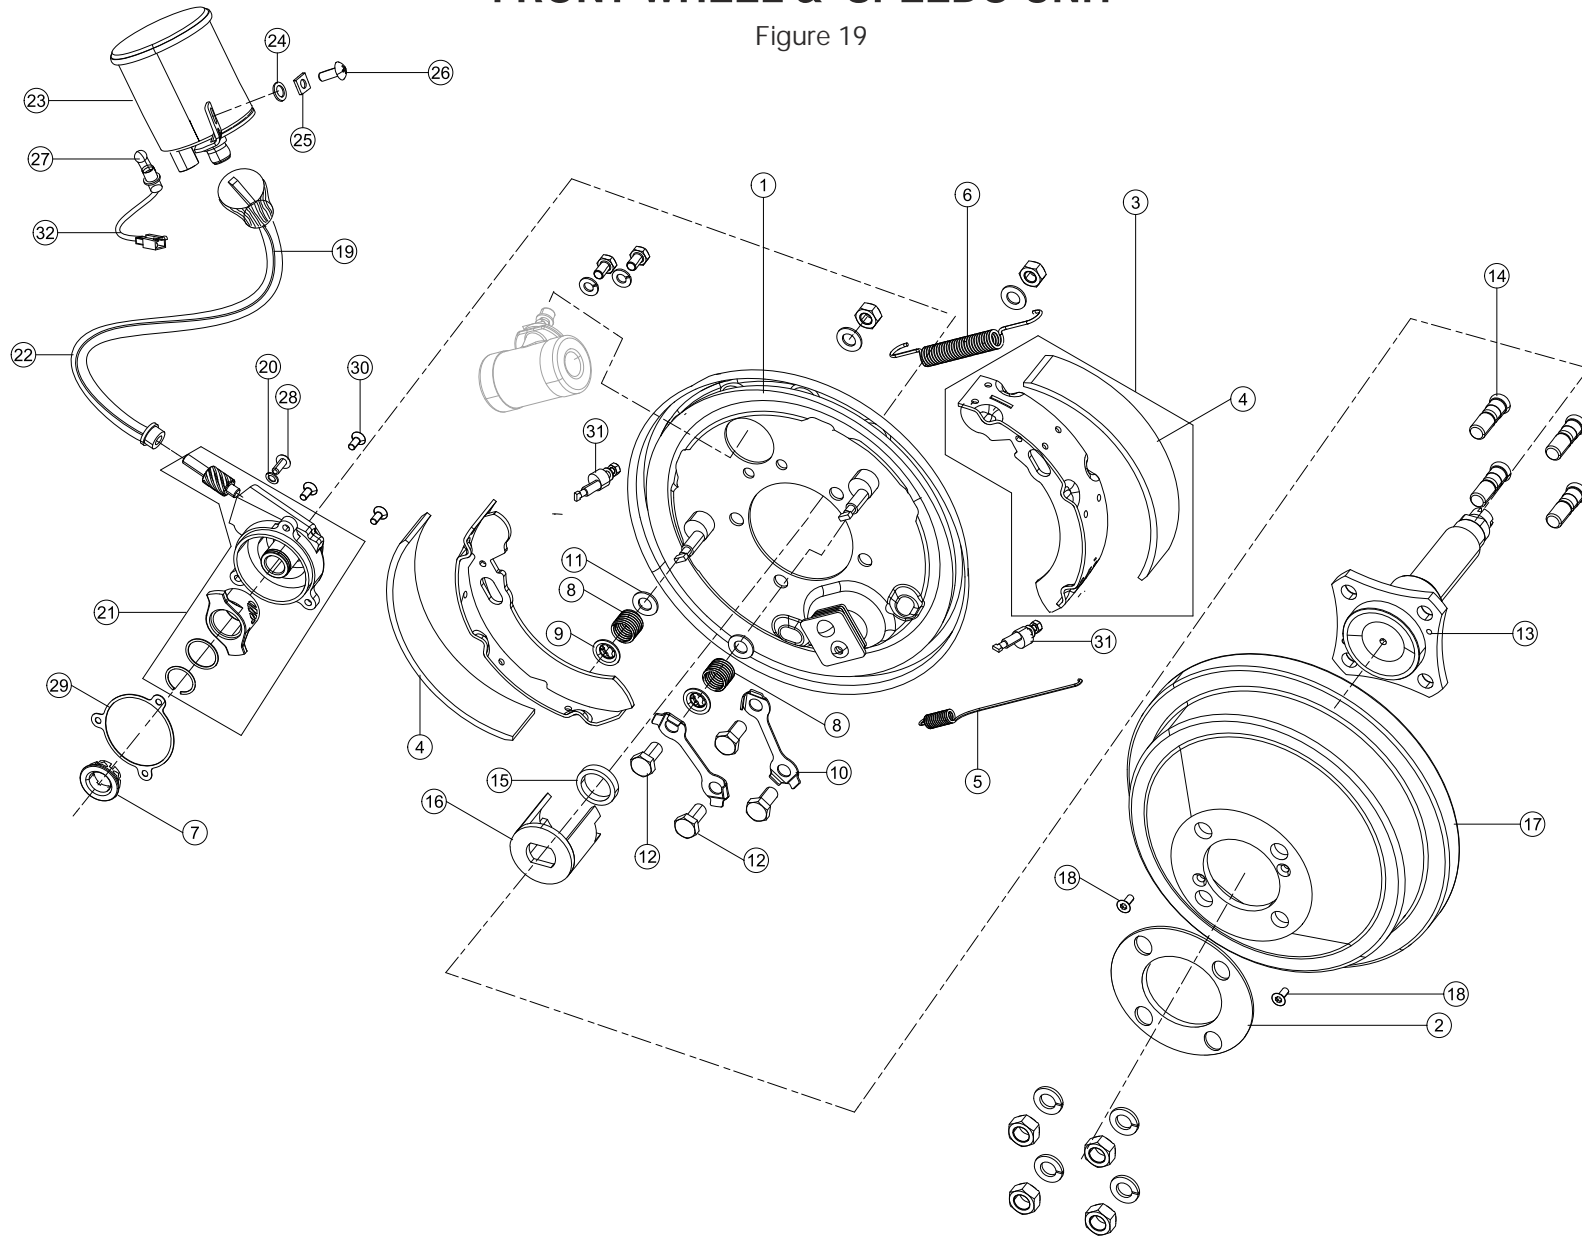

FRONT WHEEL & SPEEDO UNIT

Figure 19

FRONT WHEEL & SPEEDO UNIT

REF NO.	PART NO.	DESCRIPTION	Q/VH	MODEL**	VARIANT*	REF NO.	PART NO.	DESCRIPTION	Q/VH	MODEL**	VARIANT*
1	G4110180	Backplate Comp Front AA	1	A	A	21	G2111290	Speedo Drive Assy	1	A	A
2	G4320550	Spacer Plate Wheel 2.5mm	1	A	A	22	G5170080	Cable Assy Speedo - Old (1020 mm)	1	A	A
2A	G4320540	Spacer Plate Wheel 1.6mm (Ni)	1	A	A	22A	G4170210	Cable Assy Speedo - New (1000 mm)	1	A	A
3	G2110320	Brake Shoe Comp Manual	6	A	A	23	G5160150	Speedometer Assy	1	A	A
3A	G4110140	Brake Shoe Comp AA	6	A	A	24	N3200120	Punched Washer Speedometer Mtg	2	A	A
4	G2111340	Liner Brake Shoe	2	A	A	25	G5200110	Square Nut	2	A	A
5	G2110330	Spring Brake Shoe Return Bottom	3	A	A	26	0332068	Crph Scr M6X12 6.8 Speedometer Mtg	2	A	A
6	G2111860	Spring Brake Shoe Return Top Manual	3	A	A	26A	N8200080	Crr Pan Head Screw M5X10 Speedo Mtg 4S	2	4S	A
6A	G4110100	Spring Brake Shoe Return Top AA (Ni)	3	A	A	27	G5160640	Bulb (Capless Speedometer)	1	A	A
7	G5200180	Hex Flange U Nut Axle	1	A	A	28	F200098	Crph Scr M5X20 8.8 Speedo Cable To Drive Joint	1	A	A
8	G2110350	Spring Shoe Holding	2	A	A	29	G5150430	Gasket Hub Drive	1	A	A
9	G2110360	Lock Washer Brake Shoe	2	A	A	30	G2200460	Csk Screw M4X10 Hub Drive Mtg	3	A	A
10	G2110370	Lock Plate	2	A	A	31	G5320610	Locating Pin (Brake Cam)	2	A	A
11	G5200490	Punched Washer 8.5 Spring Brake Shoe	2	A	A	32	G5161210	Cord Set Wire Speedometer	1	A	A
12	420477700	Hex Screw M8X16 8.8 (Bolt Back Plate)	4	A	A	33	G4110040	Brake Adjuster Assy RH & Front AA (Ni)	2	A	A
13	G2110710	Axle Front	1	A	A	34	G4110110	Clip AA (Ni)	6	A	A
14	G2110570	Axle Bolt	4	A	A	35	G4110120	Pin Brake AA (Ni)	6	A	A
15	G2111310	Distance Piece Front Axle	1	A	A	36	G4110160	Strut Return Spring AA (Ni)	1	A	A
16	G2111320	Speedo Drive Comp	1	A	A	37	G4110100	Spring Brake Shoe Return Top AA (Ni)	3	A	A
17	G2110390	Brake Drum	1	A	A	38	G4110140	Brake Shoe Comp AA (Ni)	6	A	A
18	G2200460	Csk Screw M14X10	2	A	A						
19	G5150450	Speedo Cable Inner - Old (1037 mm)	1	A	A						
19A	G5321420	Speedo Cable Inner - New (1016 mm)	1	A	A						
20	G5200340	Punched Washer Speedo Cable To Drive Joint	1	A	A						

** A - Common 2 & 4 Stroke models , 4S - Only 4 Stroke

65 * A - All Variants, P - Petrol ES, L - LPG, C - CNG, LSM - LPG Single Mode, EXP - Export Only