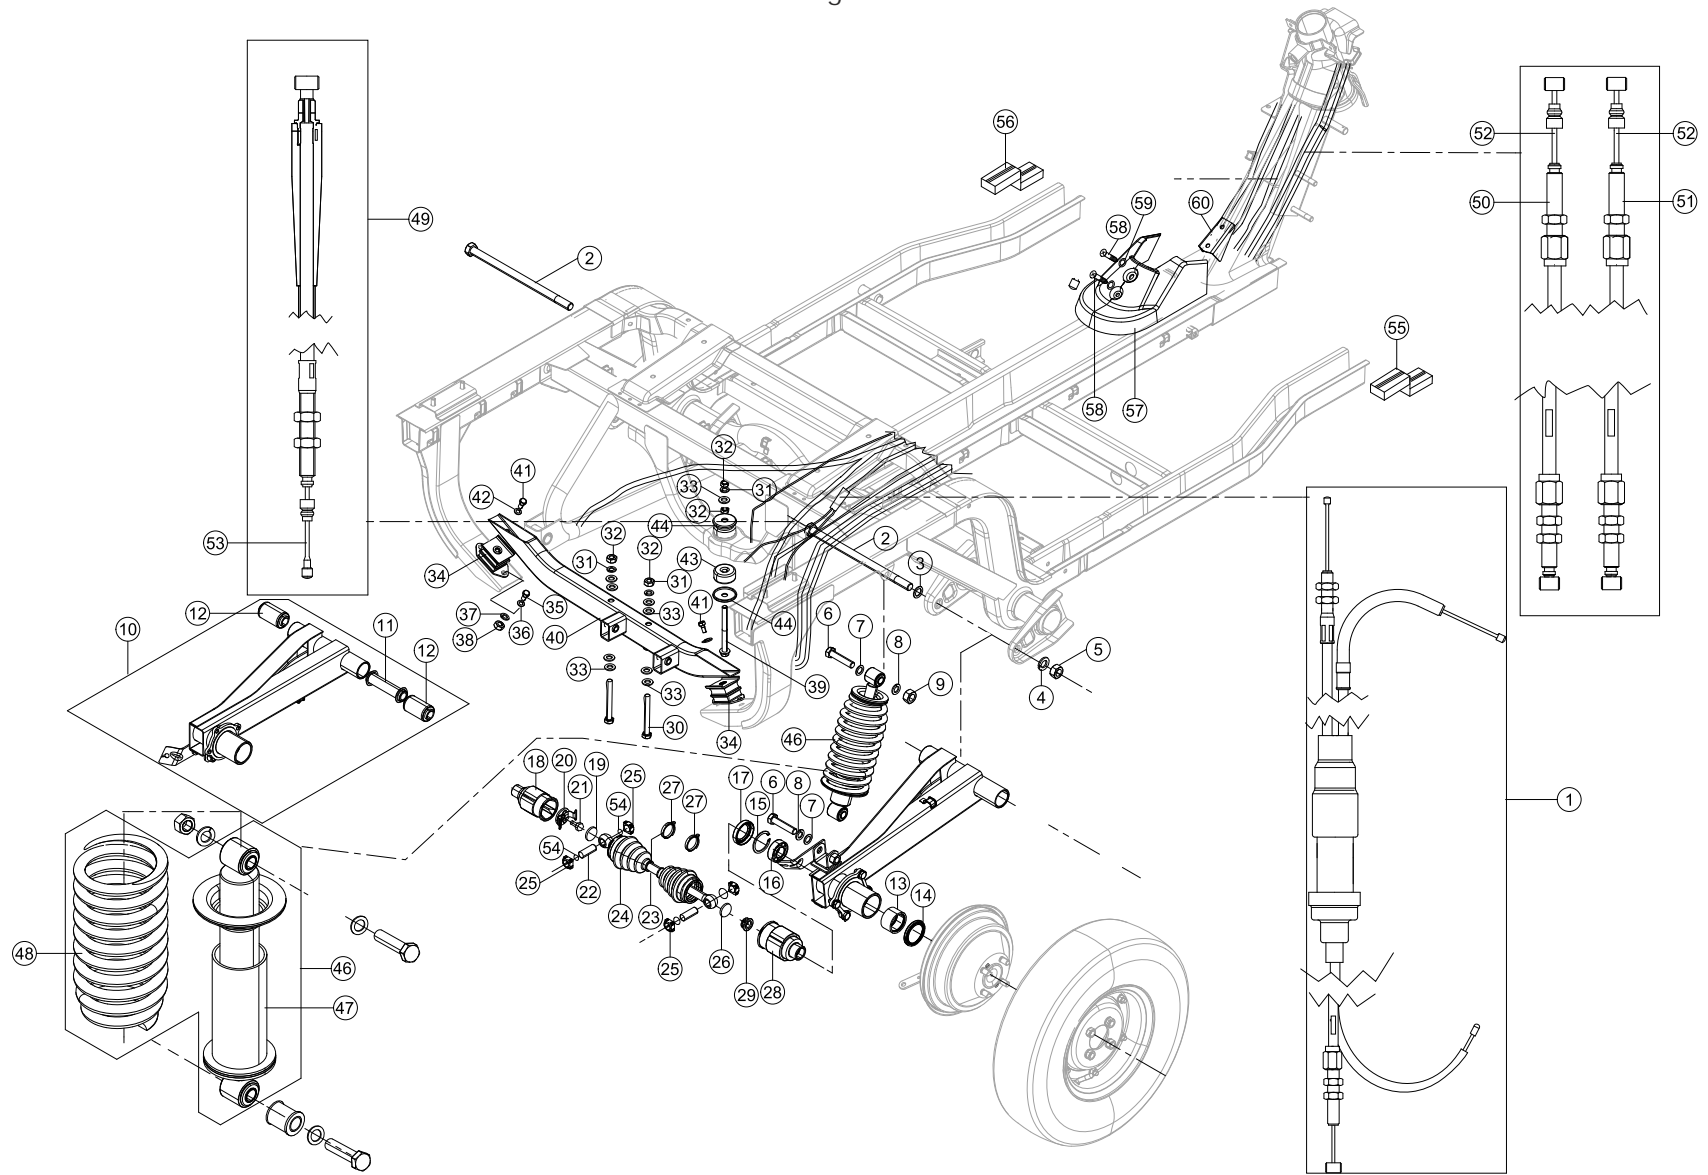

TRANSMISSION & CONTROLS UNITS

Figure 18

TRANSMISSION & CONTROLS UNITS

REF NO.	PART NO.	DESCRIPTION	Q/VH	MODEL**	VARIANT*	REF NO.	PART NO.	DESCRIPTION	Q/VH	MODEL**	VARIANT*
46	G2090100	Shock Absorber Assy Rear	2	A	A						
47	G2320430	Rear Shock Absorber W/O Spring	2	A	A						
48	G2320440	Main Spring, Rear Shock Absorber Assy	2	A	A						
49	G5170020	Cable Assy Clutch (Veh. Before 2016)	1	A	A						
49A	G4070730	Cable Assy Clutch New (Ni)	1	A	A						
50	G5170030	Cable Assy Black Gearshift	1	A	A						
51	G5170040	Cable Assy White Gearshift	1	A	A						
52	G5320170	Cable Inner Gear Shift (With Pinch Bolt)	2	A	A						
53	G5320150	Cable Inner Clutch	1	A	A						
54	407113000	Shim 15. X 21 X 0.5 Slider Block	1	A	A						
54A	G5200530	Shim 15. X 21 X 0.4 Slider Block (Ni)	1	A	A						
54B	G5200540	Shim 15. X 21 X 0.3 Slider Block (Ni)	1	A	A						
55	G5124199	Gusset Frame Front R	1	A	A						
56	G5124189	Gusset Frame Front L	1	A	A						
57	G5230590	Head Tube Cover	1	A	A						
58	0332068	Crr Pan Head Screw M6 X12	2	A	A						
59	0335578	Punched Washer 6.5X13X1	2	A	A						
60	G5124029	Brkt, Head Tube Cover	1	A	A						
61	G4160920	Cord Set Switch TPS BSIII (Ni)	1	4S	L						

** A - Common 2 & 4 Stroke models , 4S - Only 4 Stroke

63 * A - All Variants, P - Petrol ES, L - LPG, C - CNG, LSM - LPG Single Mode, EXP - Export Only