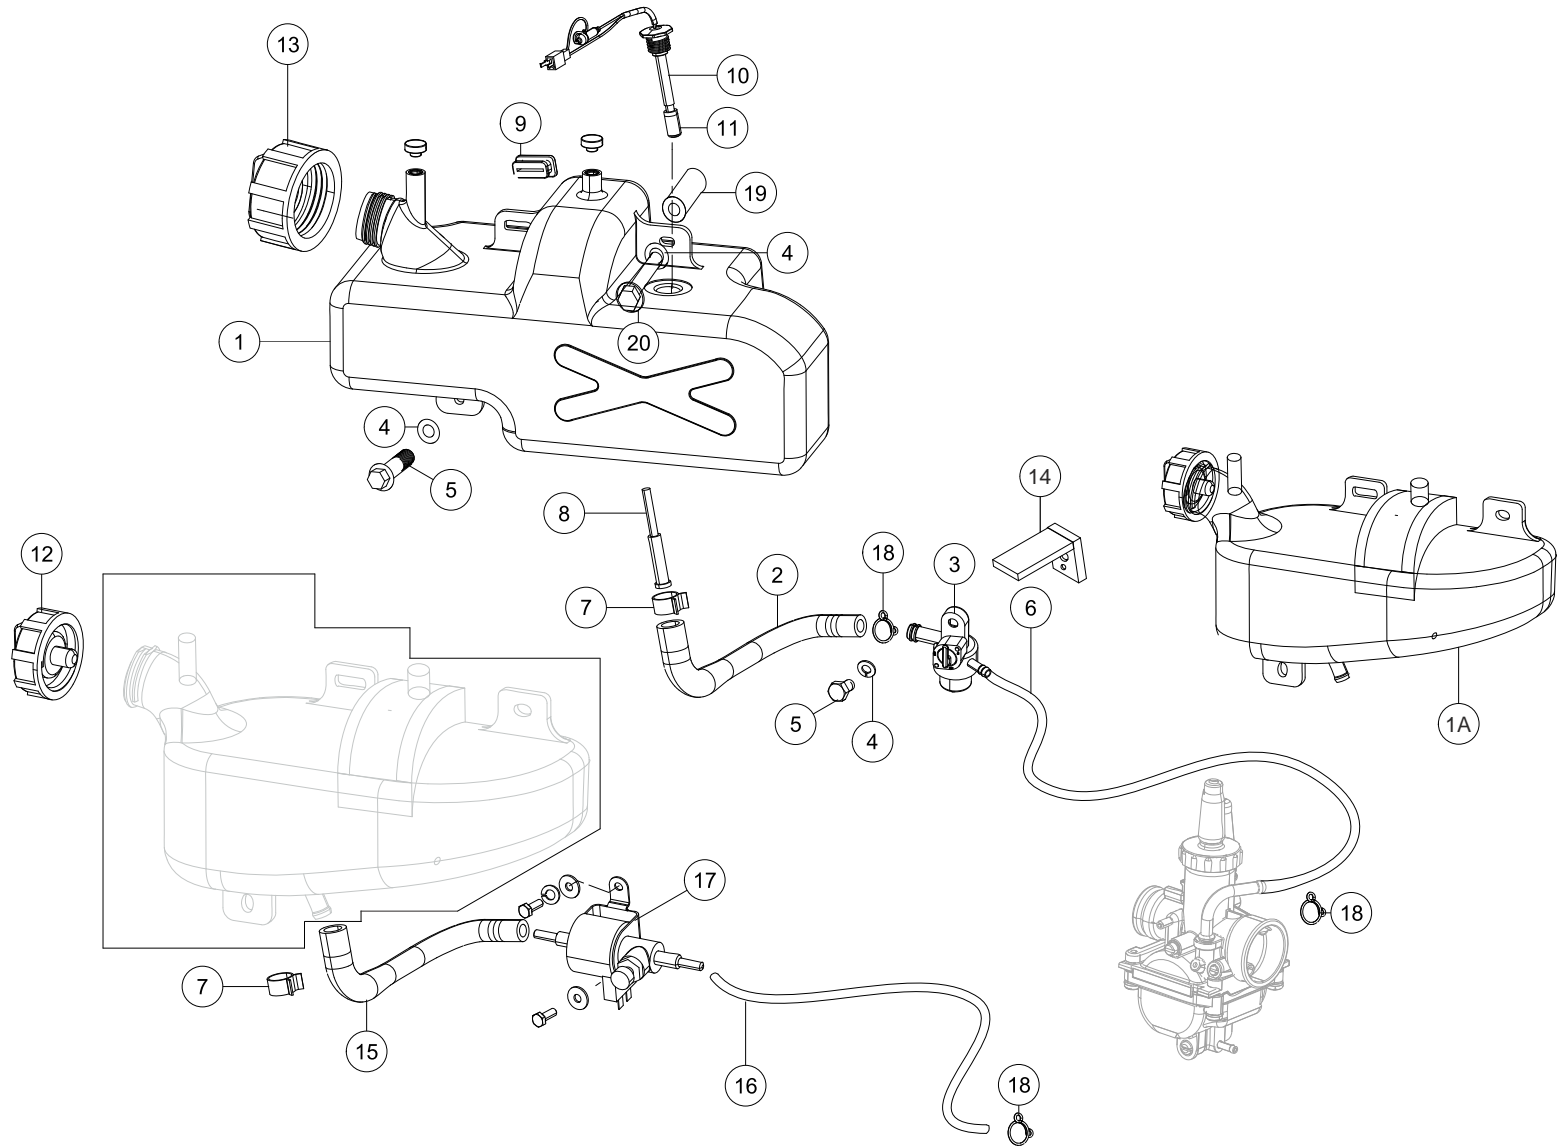

FUEL TANK ASSEMBLY

Figure 12

FUEL TANK ASSEMBLY

REF NO.	PART NO.	DESCRIPTION	Q/VH	MODEL**	VARIANT*	REF NO.	PART NO.	DESCRIPTION	Q/VH	MODEL**	VARIANT*
1	G5141760	Fuel Tank Assy 8 Ltrs BSIII	1	A	P						
1A	G5141750	Fuel Tank Assy 3L	1	A	L/C						
2	G5140070	Hose Fuel Tank Petrol 2S & 4S	1	A	P						
3	G5140330	Fuel Cock Assy	1	A	P						
4	G5200300	Punched Washer Fuel Cock Mtg	4	A	P						
5	M1200510	Hex FI Bolt M6 X 25 Fuel Cock & Oil Tank Mtg	3	A	P						
6	G5140060	Hose Fuel Cock Out Let 2S & 4S	1	A	P						
7	K140820	Hose Clip	2	A	A						
8	K140460	Filter Fuel Tank Outlet	1	A	A						
9	G5140380	Grommet Fuel Tank	1	A	A						
10	G4160290	Fuel warning switch 8 lits.	1	A	P						
11	G5320570	Float, Fuel Warning Switch	1	A	A						
12	G5141880	Cap Assy Fuel Tank 3 Ltr	1	A	P						
13	G5140680	Cap Assy Fuel Tank 8 Ltr	1	A	P						
14	G5140460	Bracket Fuel Tank 8 Ltr Tank Mtg	1	A	P						
15	G5140400	Hose Fuel Tank LPG /CNG 2S & 4S	1	A	L/C						
16	G5140410	Hose Solenoid LPG /CNG 2S & 4S	1	A	L/C						
17	G4160420	Petrol Solenoid Valve LPG	1	A	L						
17A	G5141040	Petrol Solenoid Valve CNG (Ni)	1	A	C						
18	414147000	Hose Clip Fuel Tank	2	A	A						
19	G5140620	Bush, Fuel Tank 8 Ltr	1	A	P						
20	R1200180	Hex Flange Bolt M6 X 60 8 Ltr Tank Mtg	1	A	P						

** A - Common 2 & 4 Stroke models , 4S - Only 4 Stroke

47 * A - All Variants, P - Petrol ES, L - LPG, C - CNG, LSM - LPG Single Mode, EXP - Export Only