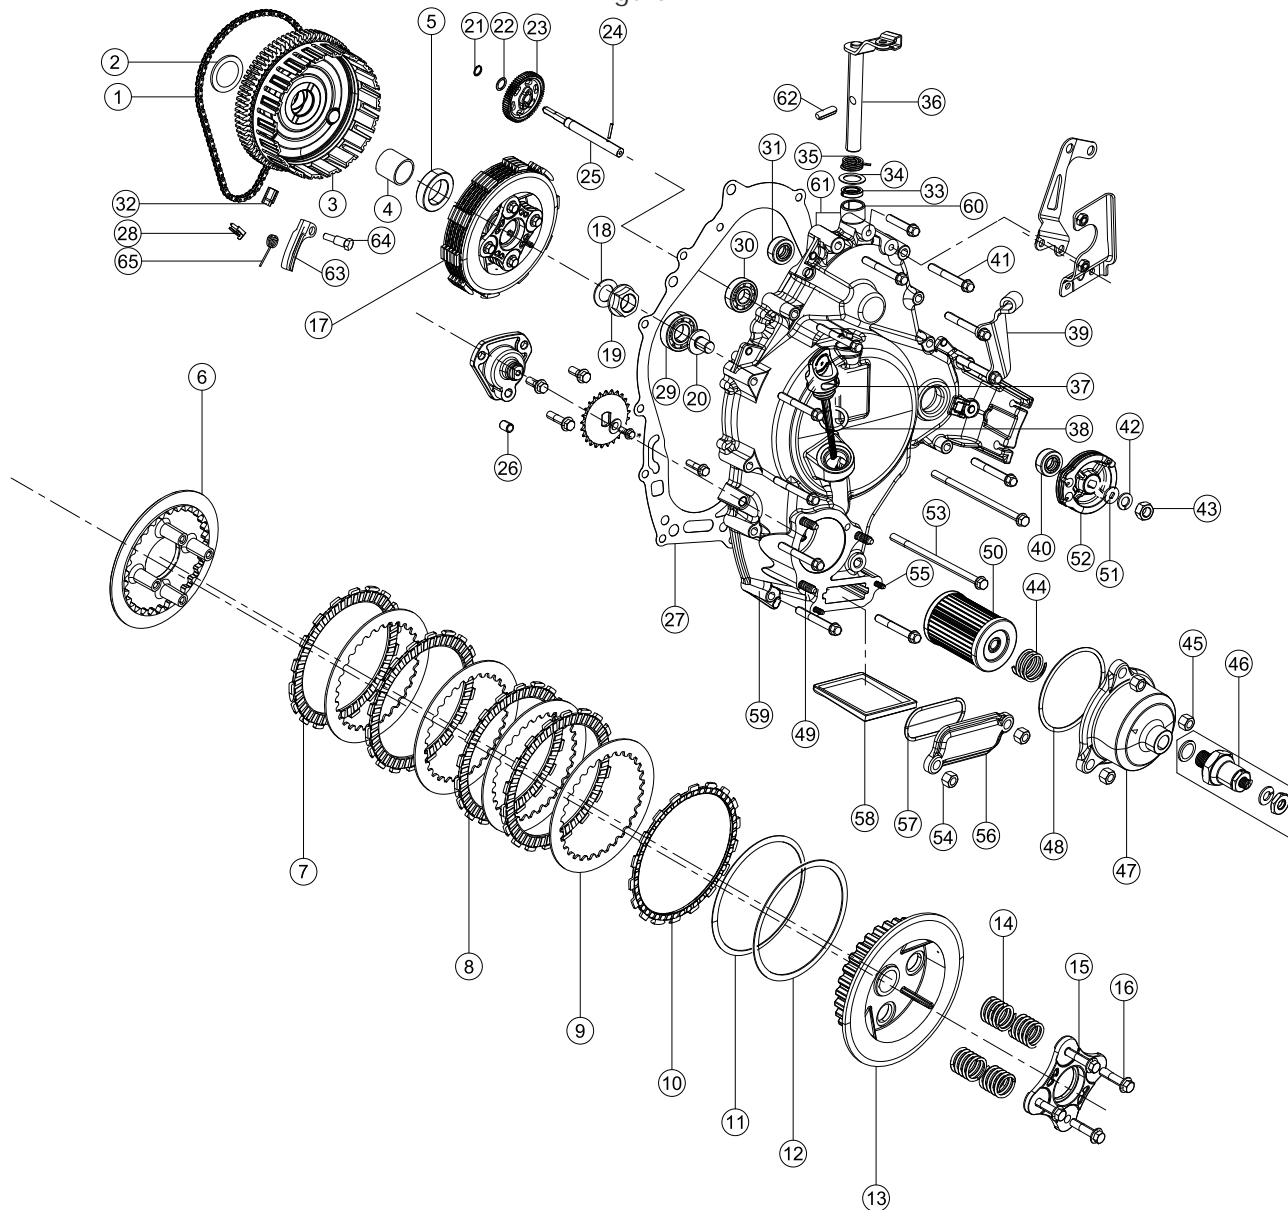

COVER CLUTCH ASSEMBLY

Figure 2

COVER CLUTCH ASSEMBLY

REF NO.	PART NO.	DESCRIPTION	Q/VH	MODEL**	VARIANT*	REF NO.	PART NO.	DESCRIPTION	Q/VH	MODEL**	VARIANT*
46	G4160170	Oil Pressure Switch	1	4S	A						
47	G4080240	Cap Oil Filter	1	4S	A						
48	M1080600	O- Ring 52.6X2.4	1	4S	A						
49	0333528	Stud	3	4S	A						
50	G4080260	Filter Comp, Engine Oil	1	4S	A						
51	G4080290	D Washer Pulley Gearshift	1	A	A						
52	G3080290	Pulley Gear Shift	1	A	A						
53	G4200050	Hex Flange Bolt M6X122 Ccr	2	4S	A						
54	P1200060	Hex Nut M6 Zng Cover Oil Filter & Strainer Mtg	5	4S	A						
55	0333528	Stud	2	4S	A						
56	G4080020	Cover Oil Strainer	1	4S	A						
57	G4200010	O-Ring Cover Oil Strainer	1	4S	A						
58	G2082390	Oil Strainer	1	4S	A						
59	G4030050	Cover Crankcase R 4S	1	4S	A						
60	M7200510	Bearing Bush (Ni)	2	4S	A						
61	G4321590	Kit Cover Crankcase R 4S (incl. Sl. no 59 & 60)	1	4S	A						
62	M7200500	Spring Dowel Clutch Rod	1	4S	A						
63	G4080550	Chain Guide	1	4S	A						
64	K3010640	Bolt	1	4S	A						
65	G4080600	Spring	1	4S	A						

** A - Common 2 & 4 Stroke models , 4S - Only 4 Stroke

21 *A - All Variants, P - Petrol ES, L - LPG, C - CNG, LSM - LPG Single Mode, EXP - Export Only