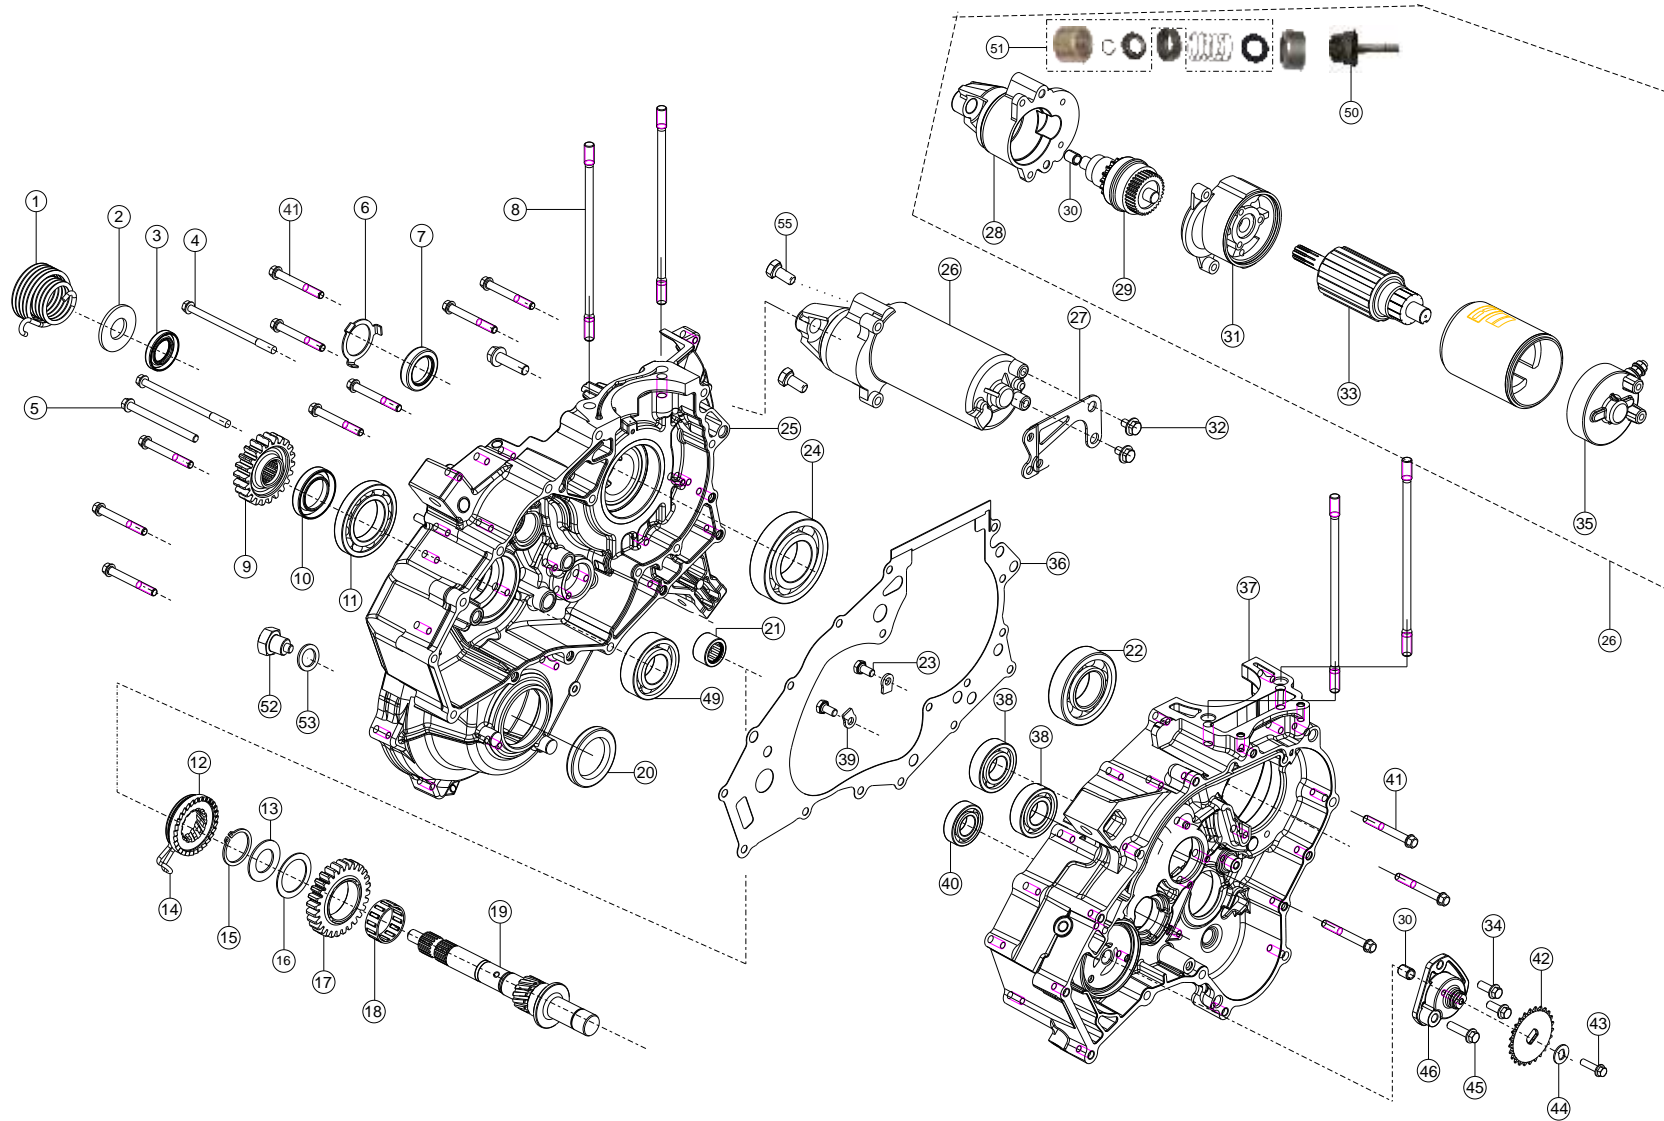

CRANK CASE ASSEMBLY

Figure 1

CRANK CASE ASSEMBLY

REF NO.	PART NO.	DESCRIPTION	Q/VH	MODEL**	VARIANT*	REF NO.	PART NO.	DESCRIPTION	Q/VH	MODEL**	VARIANT*
1	G2082260	Spring Hand Start	1	A	A	25	G4030010	Crankcase L 4S	1	4S	A
2	G2200990	Punched washer 18X39X3 HS Shaft	1	A	A	26	G4060170	Starter motor new (ph,2.2)	1	4S	A
3	G2200350	Oil Seal Kick starter Shaft	1	A	A	27	G4180940	Brkt, Mtg Starter Motor	1	A	A
4	M1200450	Hex Flange Bolt M6X95	2	4S	A	28	G5060220	Fixing bracket assy	1	4S	A
5	M1200440	Hex Flange Bolt M6X75 CCLH	1	4S	A	29	G4320570	Bendix drive assy (Ph 2.2)	1	4S	A
6	G3180230	Stopper Oil seal	1	A	A	30	K3060190	Bush Bendix R	1	A	A
7	G2200320	Oil seal crankshaft L	1	4S	A	31	G4320580	Inter bracket (Ph 2.2)	1	4S	A
8	G4010040	Stud Bolt Cyl Head	4	4S	A	32	R1200500	Hex Fl Bolt M6X10	2	4S	A
9	G4080220	4S Gear Final Drive 22 Teeth	1	4S	A	33	G4320560	Armature Coil assy (Ph 2.2)	1	4S	A
10	G2200340	Oil Seal Drive Shaft	1	A	A	34	M1200510	Hex Flange Bolt M6X25 Oil Pump Mtg	1	4S	A
11	G2200310	Ball Bearing 35X62X9 #16007	2	A	A	35	G5060240	Brush box kit	1	4S	A
12	G2082210	Ratchet Hand Start	1	A	A	36	G4030070	Gasket Crank Case	1	4S	A
13	G2200530	Shim 20X32X1.5 Hs	2	A	A	37	G4030030	Crankcase R 4S	1	4S	A
14	G2082220	Spring Ratchet Hand Start	1	A	A	38	0339480	Ball Bearing 20X42X12 C3 6004	2	A	A
15	G2200980	Circlip HS	1	A	A	39	G3080320	Retainer Bearing	2	A	A
16	G2200970	Shim 28X38X1.0	1	A	A	40	S1200120	Ball Bearing 17X35X10 C3 6003	1	A	A
17	G2082200	Gear Hand Start	1	A	A	41	N2200450	Hex Fl Bolt - M6X50	15	A	A
18	G2201100	Needle Cage 28X33X13 Hs Shaft	1	A	A	42	G4080130	Sprocket, 25T	1	4S	A
19	G2082190	Shaft Hand Start	1	A	A	43	M1200940	Hex Screw M5X10 8.8 Sprocket Oil Pump Mtg	1	4S	A
20	G2200360	Oil Seal Differential	2	A	A	44	8200300	Washer Sprocket Oil Pump Mtg	1	4S	A
21	G4200020	Needle Roller Bearing 18X24X14 Counter Shaft	1	4S	A	45	M1200520	Hex Fl Bolt M6X16 Oil Pump Mtg	2	4S	A
22	M7200530	Ball Bearing 6207R	1	A	A	46	G4080100	Oil Pump Assy	1	4S	A
23	420452700	Hex Screw M6X12 8.8 2nb	2	A	A	47	G4321580	Kit Crankcase Comp R - 4S (Ni)	1	4S	A
24	G2200760	Ball Bearing 35X72X17 C3 6206Cs L	1	4S	A	48	G4321570	Kit Crankcase Comp L - 4S (Ni)	1	4S	A

** A - Common 2 & 4 Stroke models , 4S - Only 4 Stroke

15 * A - All Variants, P - Petrol ES, L - LPG, C - CNG, LSM - LPG Single Mode, EXP - Export Only