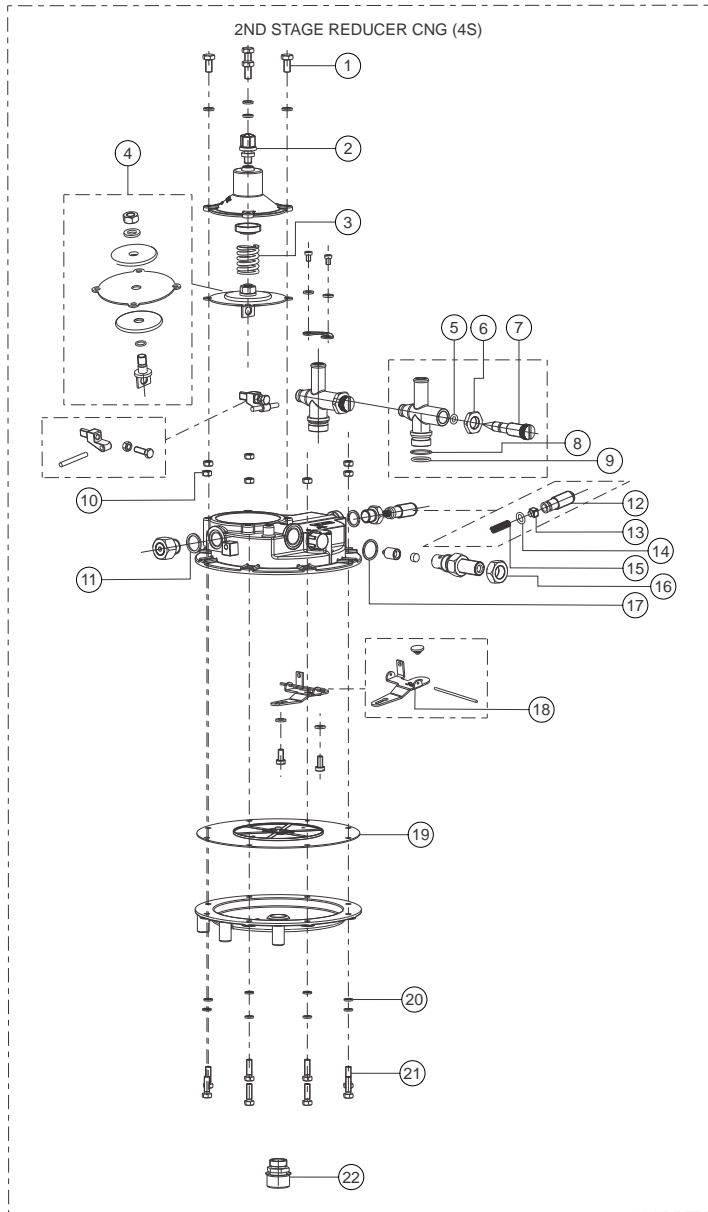

CNG FUEL SYSTEM 28 & 33 LTR (4S)

Figure 28

CNG FUEL SYSTEM

REF NO.	PART NO.	DESCRIPTION	Q/VH	MODEL**	VARIANT*	REF NO.	PART NO.	DESCRIPTION	Q/VH	MODEL**	VARIANT*
1	G5141530	Hex Screw M6X12 (Stage Reducer Cover Mtg) (V)	4	4S	C	25	G5141790	Paper Filter Solenoid Cng (V)	1	4S	C
2	G5141590	Breather Assy-1	1	4S	C	26	G5141800	O Ring Bowl Cng Solenoid (V)	1	4S	C
3	G5141430	Spring 2nd Stage Diaphragm (V)	1	4S	C	27	G5140780	O Ring Drain Plug Solenoid (V)	1	4S	C
4	G5141300	Small Diaphragm 2nd Stage (V)	1	4S	C	28	G5141770	Drain Bolt Solenoid Filter (V)	1	4S	C
5	G5321170	O Ring Flow Adjusting Screw (V)	1	4S	C	29	G5141270	Pressure Gauge With Sensor (V)	1	4S	C
6	G5141510	Lock Nut Flow Adjusting Screw (V)	1	4S	C	30	G5141050	Copper Washer Mtg Pressure Gauge (V)	1	4S	C
7	G5320990	Flow Adjusting Screw (V)	1	4S	C	31	G5141150	Dust Plug (V)	1	4S	C
8	G5141480	O Ring Outlet Tube Joint (V)	1	4S	C	32	G5141130	O Ring Filler Dust Plug (V)	2	4S	C
9	G5141470	O Ring Outlet Tube Stem (V)	1	4S	C	33	G5321180	Retainer First Reducer (V)	1	4S	C
10	G5141350	Nut M5 Reducer Cover Mtg (V)	8	4S	C	34	G5141240	O Ring Cap Brass Filter Tube (V)	1	4S	C
11	G5141400	Washer (V)	1	4S	C	35	G5141220	Nylon Washer (V)	1	4S	C
12	G5320980	Retainer Spring (V)	1	4S	C	36	G5320970	Filter First Reducer (V)	1	4S	C
13	G5320940	Lock Nut Idling Screw (V)	1	4S	C	37	G5141180	Spring Filler Valve Retainer (V)	1	4S	C
14	G5141450	O Ring Idling Screw (V)	1	4S	C	38	G5141160	Sealing Washer (V)	1	4S	C
15	G5321000	Spring Second Reducer (V)	1	4S	C	39	G5141170	O Ring Filler Valve Retainer Joint (V)	1	4S	C
16	G5141540	Lock Nut Inlet Tube (V)	1	4S	C	40	G5141200	Micro Switch (V)	1	4S	C
17	G5141440	Copper Washer Inlet Cng (V)	1	4S	C	41	G5141210	Philips Head Screw M3X20 (V)	2	4S	C
18	G5141370	Lever 1st Stage Diaphragm (V)	1	4S	C	42	G5141120	O Ring Cylinder Piston (V)	2	4S	C
19	G5141290	Diaphragm Sub Assy 1st Stage (V)	1	4S	C	43	G5141110	Spring Relief Valve (V)	1	4S	C
20	G5141330	Spring Washer M5 Reducer Cover Mtg (V)	8	4S	C	44	G5141100	O Ring Red Piston Cylinder (V)	1	4S	C
21	G5141340	Hex Screw M5X16 Reducer Cover Mtg (V)	8	4S	C	45	G5141090	O Ring Connector (V)	1	4S	C
22	G5141600	Breather Assy-2	1	4S	C	46	G5141080	Coupling Screw (V)	1	4S	C
23	G4321740	1st Stage Cover Mini Rid, Reducer Lp (V)	1	4S	C	47	G5141060	Copper Washer Mtg Connector (V)	1	4S	C
24	G5141820	O Ring Plunger (V)	1	4S	C	48	G5141070	Lock Nut (V)	1	4S	C

** A - Common 2 & 4 Stroke models , 4S - Only 4 Stroke

89 * A - All Variants, P - Petrol ES, L - LPG, C - CNG, LSM - LPG Single Mode, EXP - Export Only