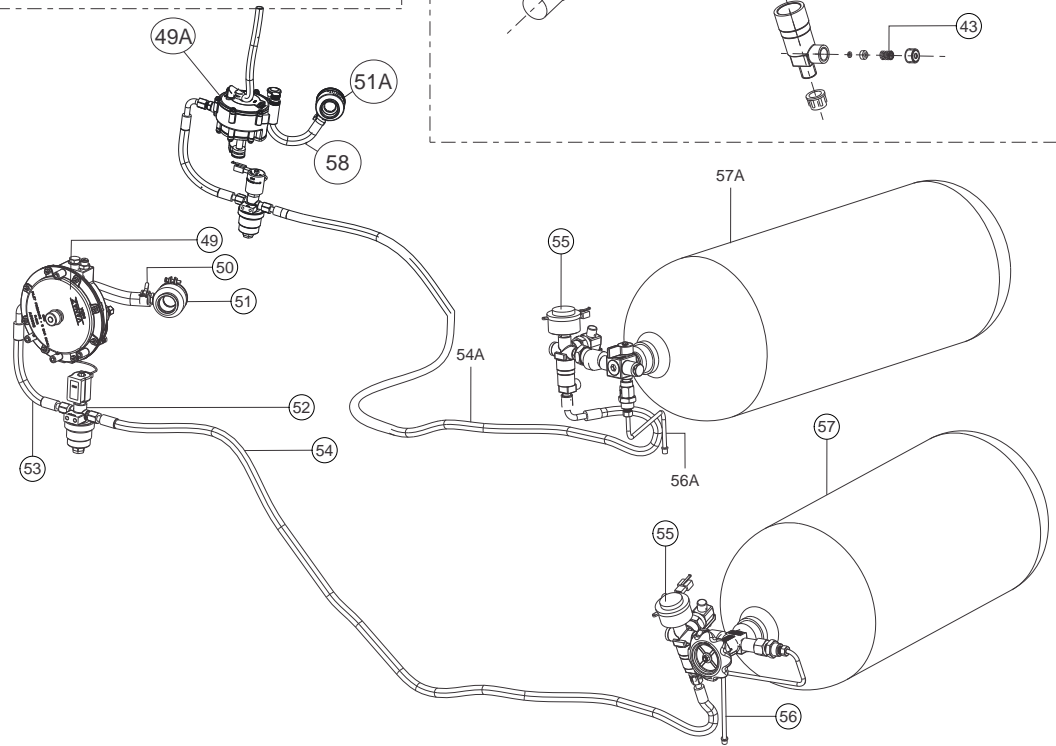

CNG FUEL SYSTEM 28 & 33 LTR (4S)

Figure 28

CNG FUEL SYSTEM

REF NO.	PART NO.	DESCRIPTION	Q/VH	MODEL**	VARIANT*	REF NO.	PART NO.	DESCRIPTION	Q/VH	MODEL**	VARIANT*
1	G5141530	Hex Screw M6X12 (Stage Reducer Cover Mtg) (V)	4	4S	C	25	G5141790	Paper Filter Solenoid Cng (V)	1	4S	C
2	G5141590	Breather Assy-1	1	4S	C	26	G5141800	O Ring Bowl Cng Solenoid (V)	1	4S	C
3	G5141430	Spring 2nd Stage Diaphragm (V)	1	4S	C	27	G5140780	O Ring Drain Plug Solenoid (V)	1	4S	C
4	G5141300	Small Diaphragm 2nd Stage (V)	1	4S	C	28	G5141770	Drain Bolt Solenoid Filter (V)	1	4S	C
5	G5321170	O Ring Flow Adjusting Screw (V)	1	4S	C	29	G5141270	Pressure Gauge With Sensor (V)	1	4S	C
6	G5141510	Lock Nut Flow Adjusting Screw (V)	1	4S	C	30	G5141050	Copper Washer Mtg Pressure Gauge (V)	1	4S	C
7	G5320990	Flow Adjusting Screw (V)	1	4S	C	31	G5141150	Dust Plug (V)	1	4S	C
8	G5141480	O Ring Outlet Tube Joint (V)	1	4S	C	32	G5141130	O Ring Filler Dust Plug (V)	2	4S	C
9	G5141470	O Ring Outlet Tube Stem (V)	1	4S	C	33	G5321180	Retainer First Reducer (V)	1	4S	C
10	G5141350	Nut M5 Reducer Cover Mtg (V)	8	4S	C	34	G5141240	O Ring Cap Brass Filter Tube (V)	1	4S	C
11	G5141400	Washer (V)	1	4S	C	35	G5141220	Nylon Washer (V)	1	4S	C
12	G5320980	Retainer Spring (V)	1	4S	C	36	G5320970	Filter First Reducer (V)	1	4S	C
13	G5320940	Lock Nut Idling Screw (V)	1	4S	C	37	G5141180	Spring Filler Valve Retainer (V)	1	4S	C
14	G5141450	O Ring Idling Screw (V)	1	4S	C	38	G5141160	Sealing Washer (V)	1	4S	C
15	G5321000	Spring Second Reducer (V)	1	4S	C	39	G5141170	O Ring Filler Valve Retainer Joint (V)	1	4S	C
16	G5141540	Lock Nut Inlet Tube (V)	1	4S	C	40	G5141200	Micro Switch (V)	1	4S	C
17	G5141440	Copper Washer Inlet Cng (V)	1	4S	C	41	G5141210	Philips Head Screw M3X20 (V)	2	4S	C
18	G5141370	Lever 1st Stage Diaphragm (V)	1	4S	C	42	G5141120	O Ring Cylinder Piston (V)	2	4S	C
19	G5141290	Diaphragm Sub Assy 1st Stage (V)	1	4S	C	43	G5141110	Spring Relief Valve (V)	1	4S	C
20	G5141330	Spring Washer M5 Reducer Cover Mtg (V)	8	4S	C	44	G5141100	O Ring Red Piston Cylinder (V)	1	4S	C
21	G5141340	Hex Screw M5X16 Reducer Cover Mtg (V)	8	4S	C	45	G5141090	O Ring Connector (V)	1	4S	C
22	G5141600	Breather Assy-2	1	4S	C	46	G5141080	Coupling Screw (V)	1	4S	C
23	G4321740	1st Stage Cover Mini Rid, Reducer Lp (V)	1	4S	C	47	G5141060	Copper Washer Mtg Connector (V)	1	4S	C
24	G5141820	O Ring Plunger (V)	1	4S	C	48	G5141070	Lock Nut (V)	1	4S	C

** A - Common 2 & 4 Stroke models , 4S - Only 4 Stroke

89 * A - All Variants, P - Petrol ES, L - LPG, C - CNG, LSM - LPG Single Mode, EXP - Export Only