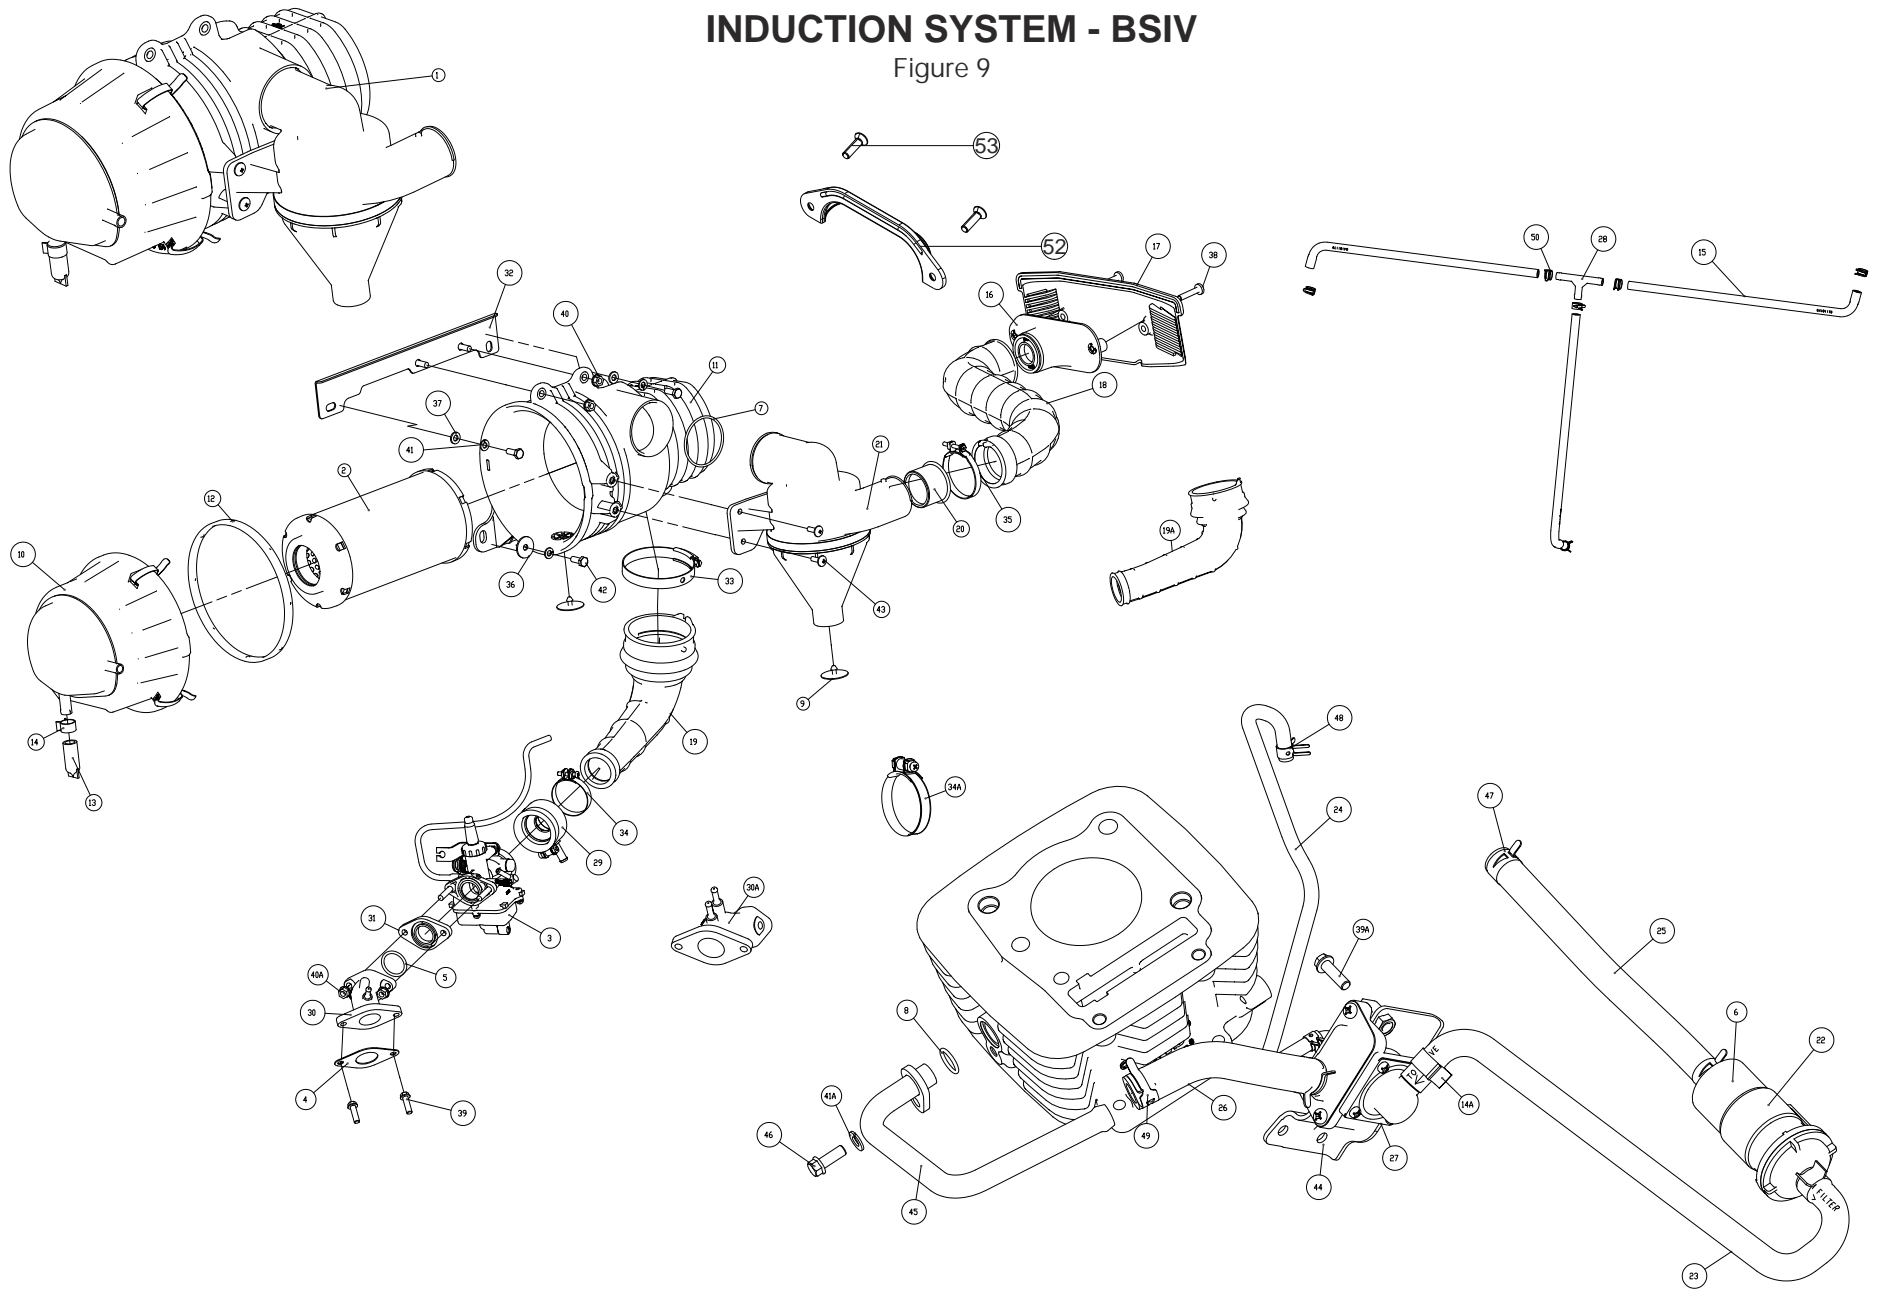

INDUCTION SYSTEM - BSIV

Figure 9

INDUCTION SYSTEM - BSIV

REF NO.	PART NO.	DESCRIPTION	Q/VH	MODEL**	VARIANT*	REF NO.	PART NO.	DESCRIPTION	Q/VH	MODEL**	VARIANT*
40A	M1200900	Hex. Flange Nut M6X1	2	4S	A						
41	P1200050	Wave Spring Washer M6	3	4S	A						
41A	P1200050	Wave Spring Washer M6	1	4S	A						
42	P1200070	Hex Screw M6X16	3	4S	A						
43	M1200660	Crr Pan Head Screw M5X16	2	4S	A						
44	G4040510	Brkt Comp Airfilter SAI	1	4S	A						
45	G4041150	Pipe Comp SAI	1	4S	A						
46	M1200520	Hex Flange Bolt M6X16	1	4S	A						
47	N8040350	Hose Clip, Air Injection	2	4S	A						
48	N8040370	Hose Clip, Vacuum	2	4S	A						
49	N9042160	Hose Clip Ø19	2	4S	A						
50	R2040400	Hose Clamp Dia 12.5	6	4S	A						
51	G4040900	Cover Air Inlet	1	A	A						
52	G4040900	Cover Air Inlet	1	A	A						
53	0331718	CRPH Scr M5x16 6.8 ZNB	8	A	A						

** A - Common 2 & 4 Stroke models , 4S - Only 4 Stroke

39 * A - All Variants, P - Petrol ES, L - LPG, C - CNG, LSM - LPG Single Mode, EXP - Export Only